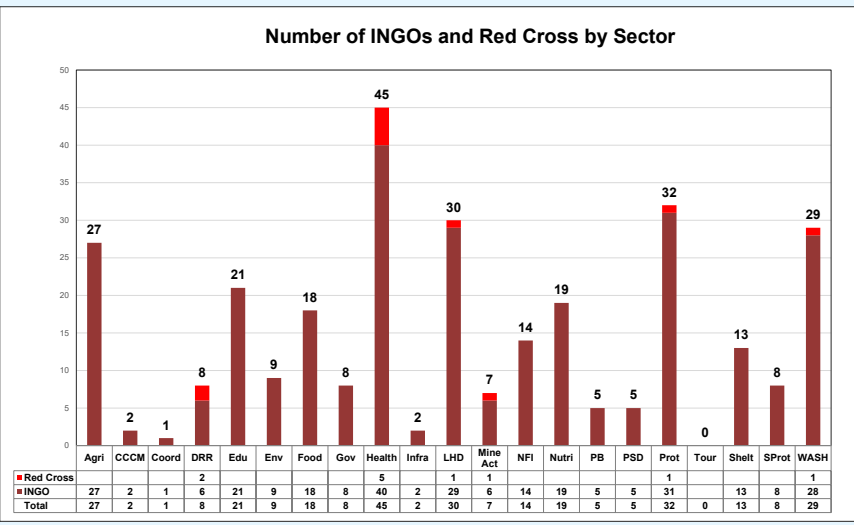

Myanmar

Who What Where When for Whom

ALL SECTORS

INGOs and Red Cross

Projects Under Implementation by Township

as of 31st August 2023

Number of Organisations

- 1 - 5
- 6 - 10
- 11 - 15
- 16 - 24
- No Project Under Implementation Reported

Township Name

Bogale

23

Organisation Count

Total Number of Organisations reporting 5W updates = 193

INGO	NNGO	UN & IO	Red Cross	CBO*/CSO*/Other	Total
91	64	21	9	8	193

CBO* - Community-Based Organisation CSO* - Civil Society Organisation