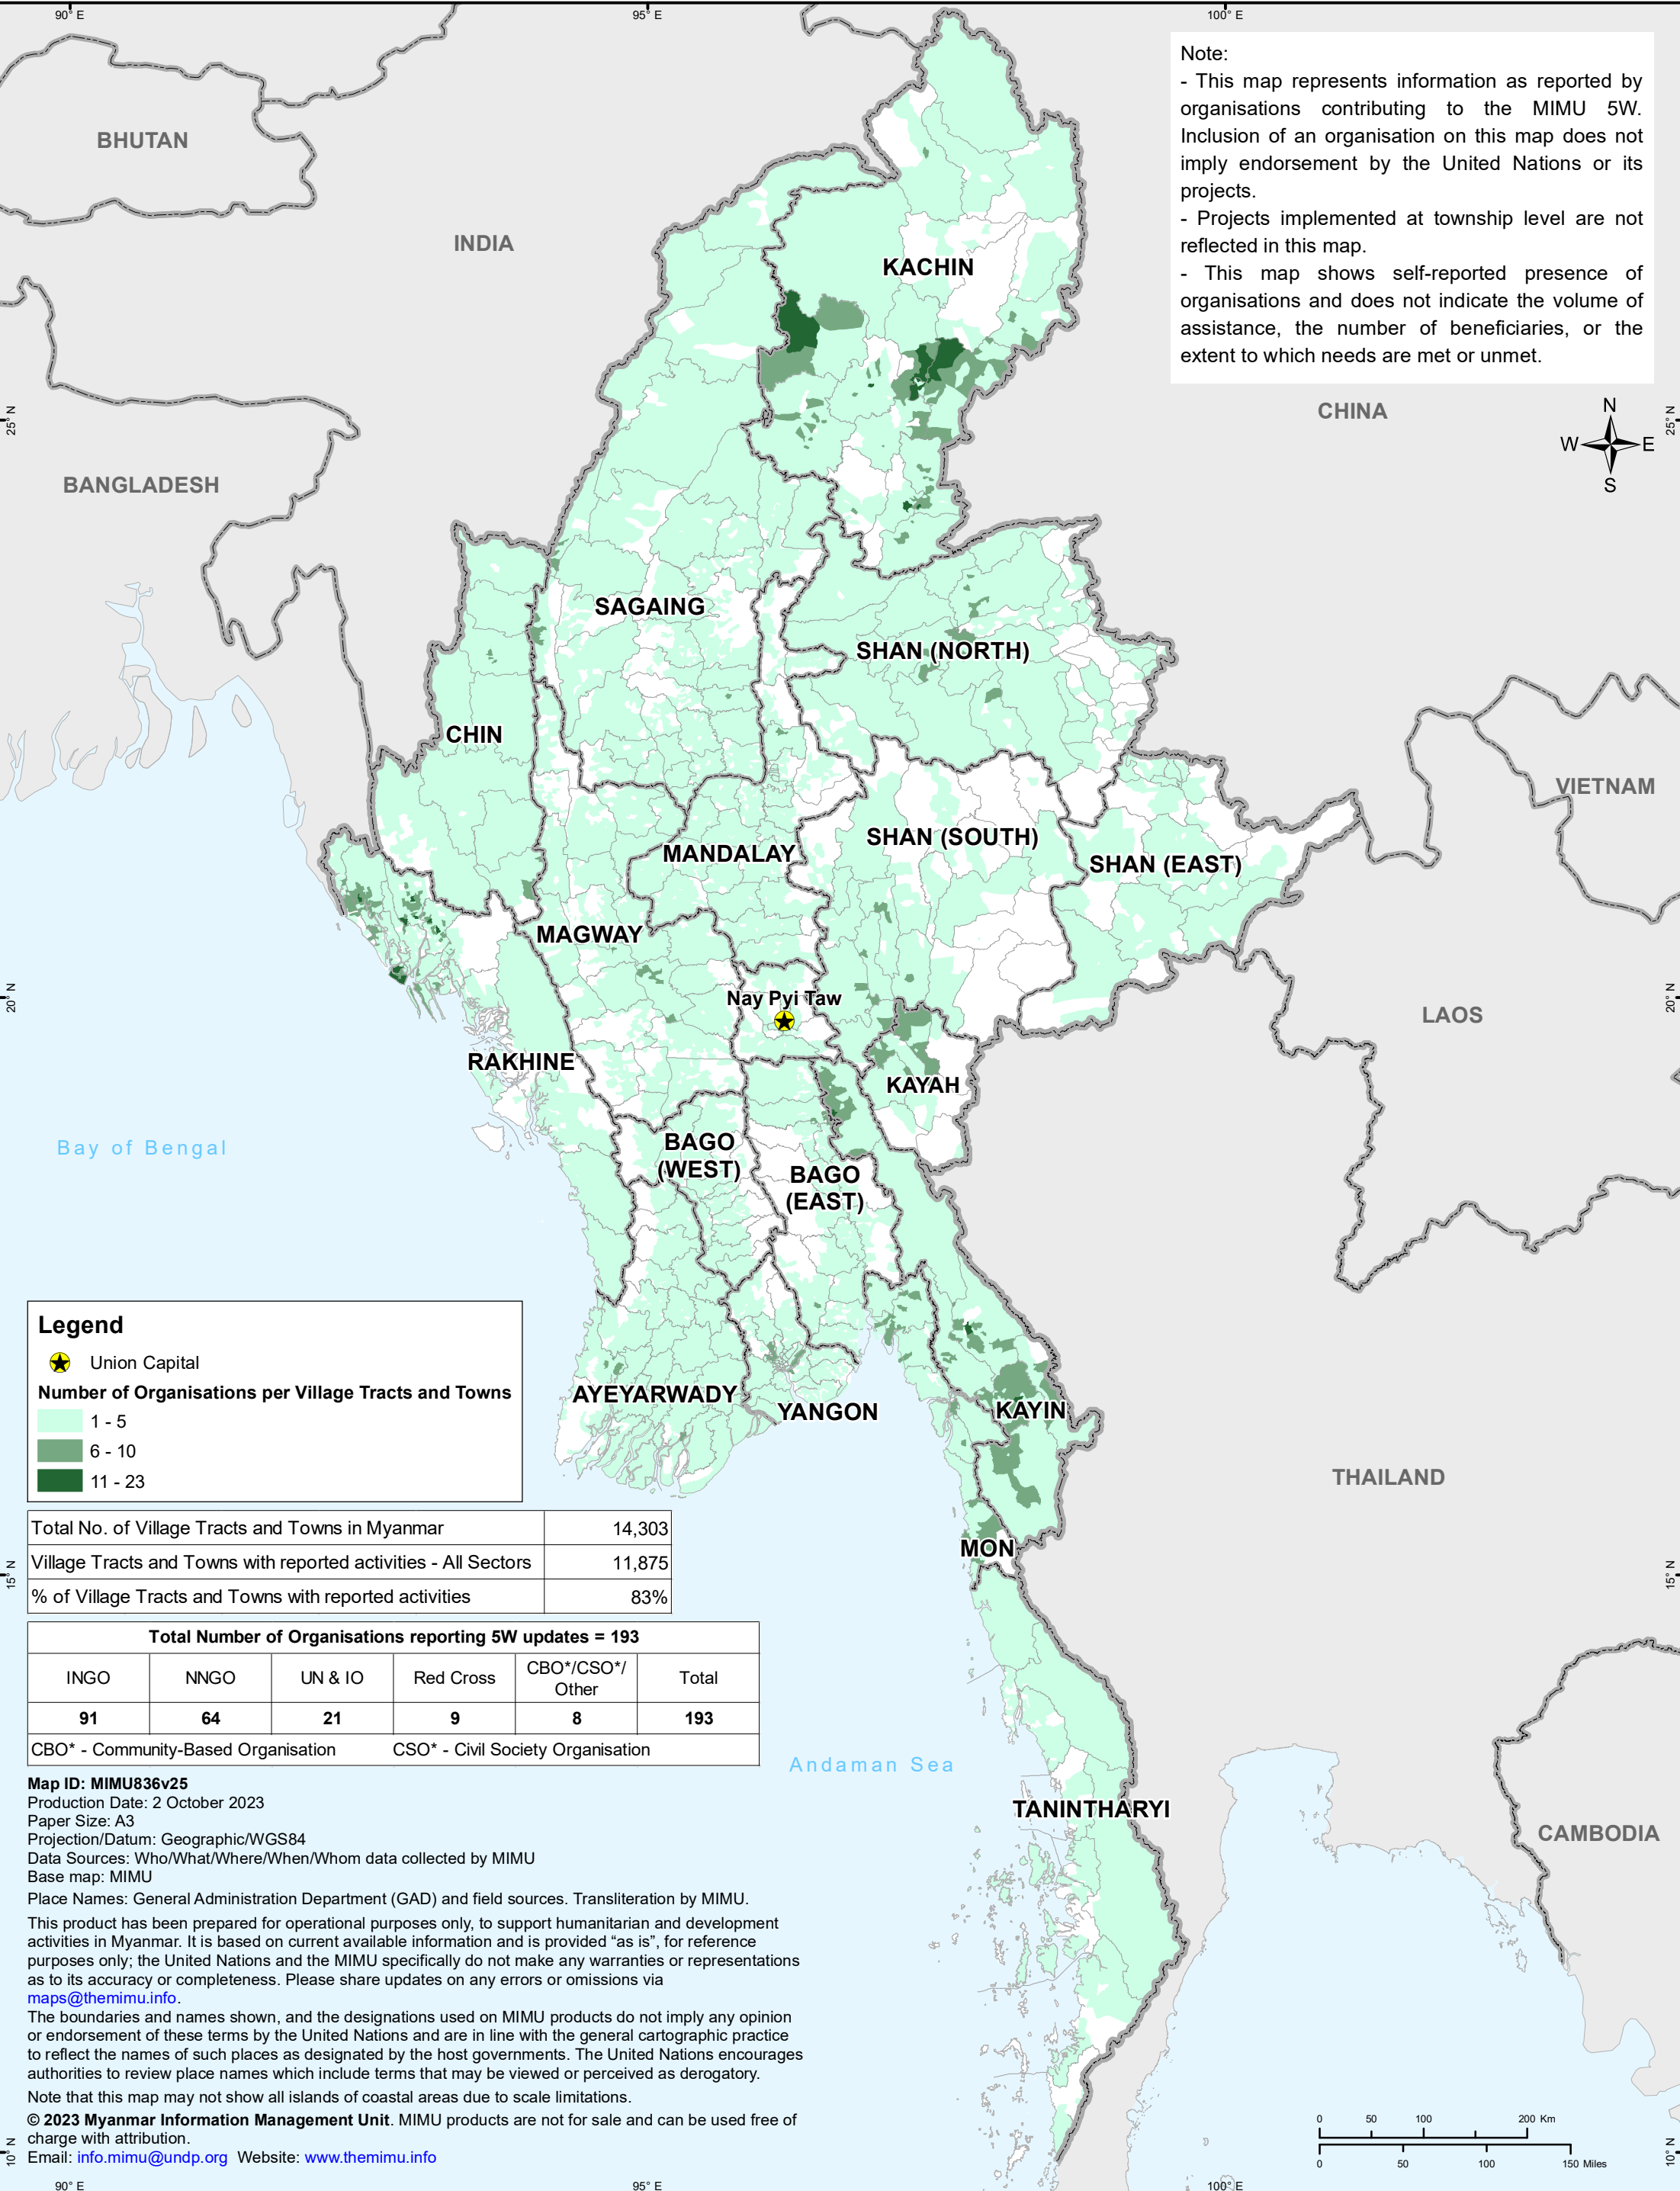

Who What Where When for Whom - All Sectors

Projects Under Implementation as of August 31, 2023

Note:

- This map represents information as reported by organisations contributing to the MIMU 5W. Inclusion of an organisation on this map does not imply endorsement by the United Nations or its projects.
- Projects implemented at township level are not reflected in this map.
- This map shows self-reported presence of organisations and does not indicate the volume of assistance, the number of beneficiaries, or the extent to which needs are met or unmet.

Legend

- ★ Union Capital

Number of Organisations per Village Tracts and Towns

- 1 - 5
- 6 - 10
- 11 - 23

Total No. of Village Tracts and Towns in Myanmar	14,303
Village Tracts and Towns with reported activities - All Sectors	11,875
% of Village Tracts and Towns with reported activities	83%

Total Number of Organisations reporting 5W updates = 193					
INGO	NNGO	UN & IO	Red Cross	CBO*/CSO*/Other	Total
91	64	21	9	8	193

CBO* - Community-Based Organisation CSO* - Civil Society Organisation

Map ID: MIMU836v25
 Production Date: 2 October 2023
 Paper Size: A3
 Projection/Datum: Geographic/WGS84
 Data Sources: Who/What/Where/When/Whom data collected by MIMU
 Base map: MIMU
 Place Names: General Administration Department (GAD) and field sources. Transliteration by MIMU.

This product has been prepared for operational purposes only, to support humanitarian and development activities in Myanmar. It is based on current available information and is provided "as is", for reference purposes only; the United Nations and the MIMU specifically do not make any warranties or representations as to its accuracy or completeness. Please share updates on any errors or omissions via maps@themimu.info.