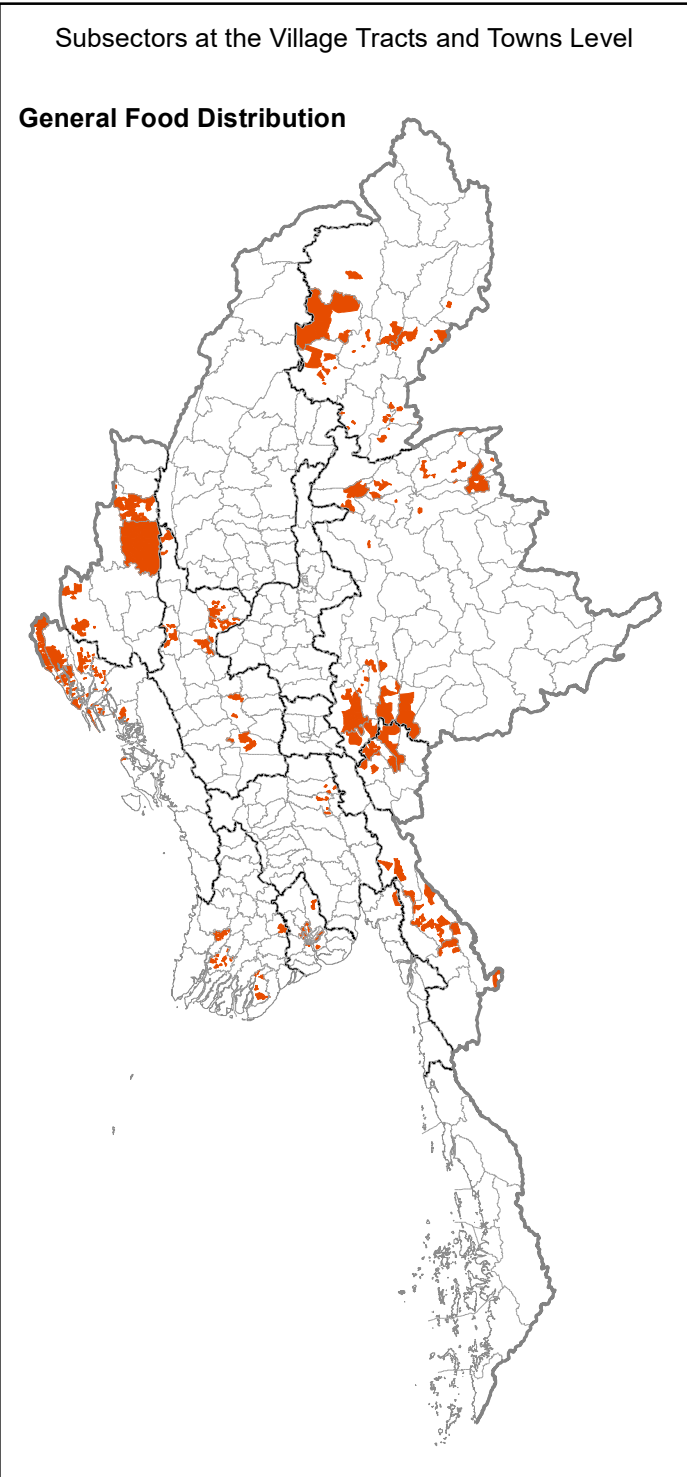

# Who What Where When for Whom - Food Sector

## Projects Under Implementation as of August 31, 2023

Total No. of Village Tracts and Towns in Myanmar	14,303
Village Tracts and Towns with reported activities - All Sectors	11,875 (83%)
Village Tracts and Towns with Food activities	680 (5%)