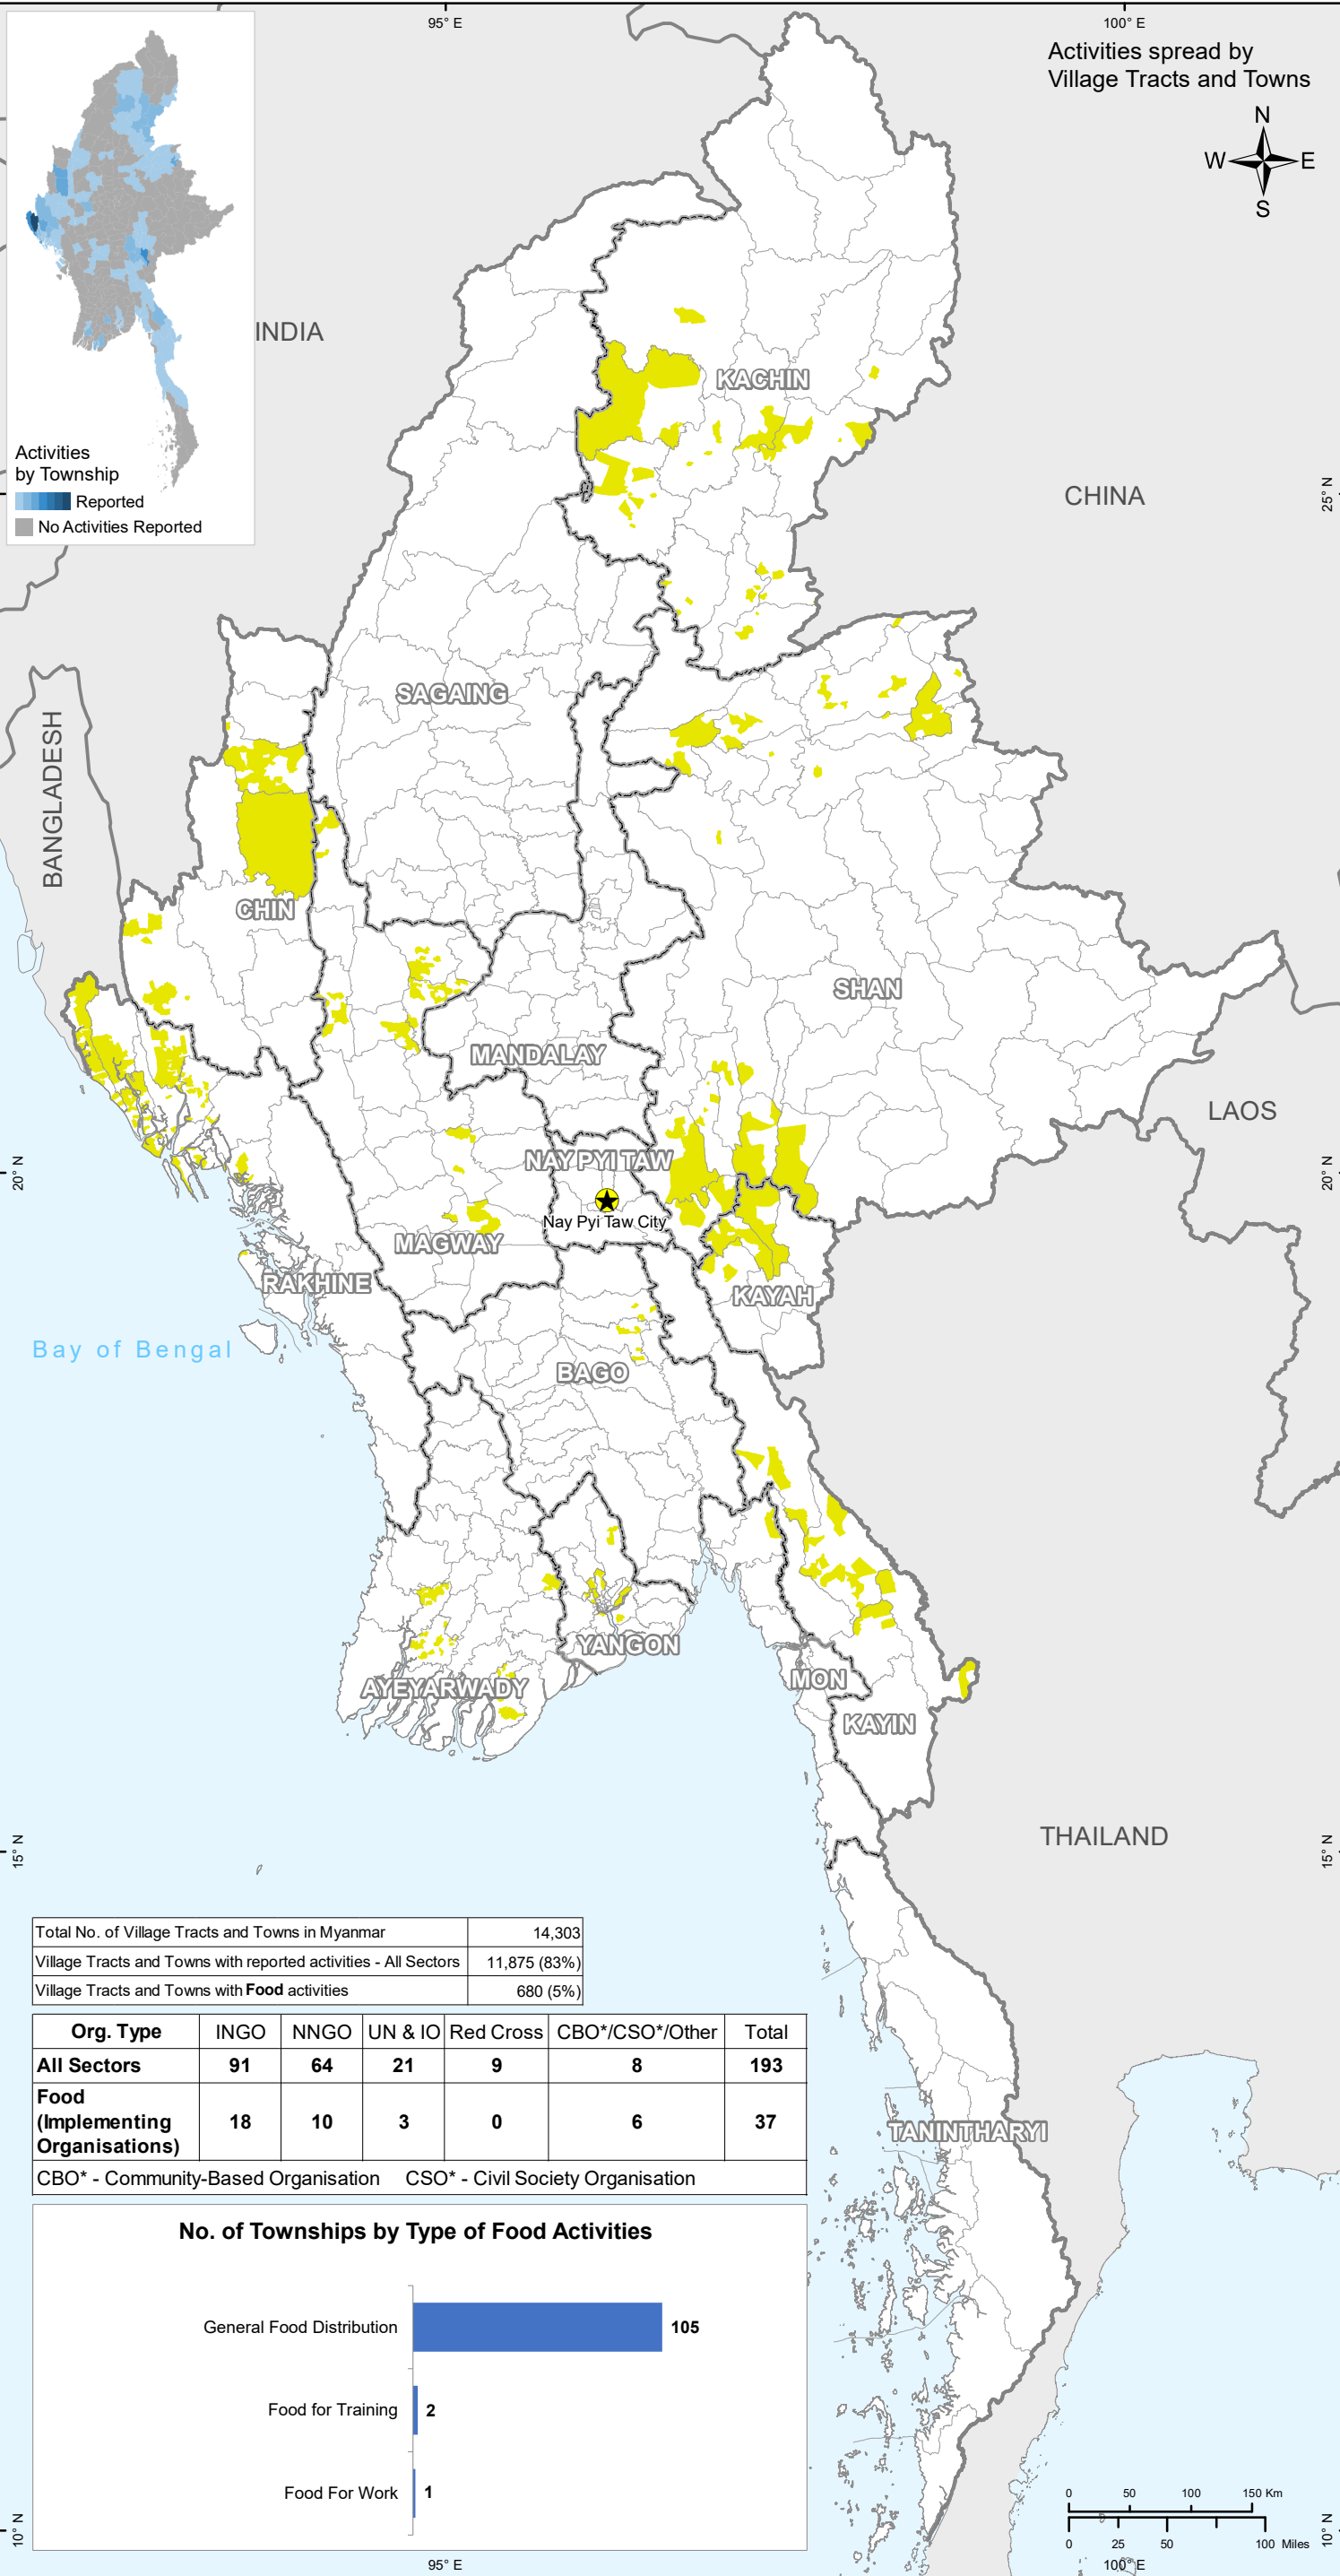

# Who What Where When for Whom - Food Sector

## Projects Under Implementation as of August 31, 2023

Total No. of Village Tracts and Towns in Myanmar	14,303
Village Tracts and Towns with reported activities - All Sectors	11,875 (83%)
Village Tracts and Towns with Food activities	680 (5%)

Org. Type	INGO	NNGO	UN & IO	Red Cross	CBO*/CSO*/Other	Total
<b>All Sectors</b>	<b>91</b>	<b>64</b>	<b>21</b>	<b>9</b>	<b>8</b>	<b>193</b>
<b>Food (Implementing Organisations)</b>	<b>18</b>	<b>10</b>	<b>3</b>	<b>0</b>	<b>6</b>	<b>37</b>

CBO\* - Community-Based Organisation CSO\* - Civil Society Organisation

**Map ID: MIMU925v21**  
 Production Date: 2 October 2023  
 Paper Size: A3  
 Projection/Datum: Geographic/WGS84  
 Data Sources: Who/What/Where/When/Whom data collected by MIMU  
 Base map: MIMU  
 Place Names: General Administration Department (GAD) and field sources. Transliteration by MIMU.