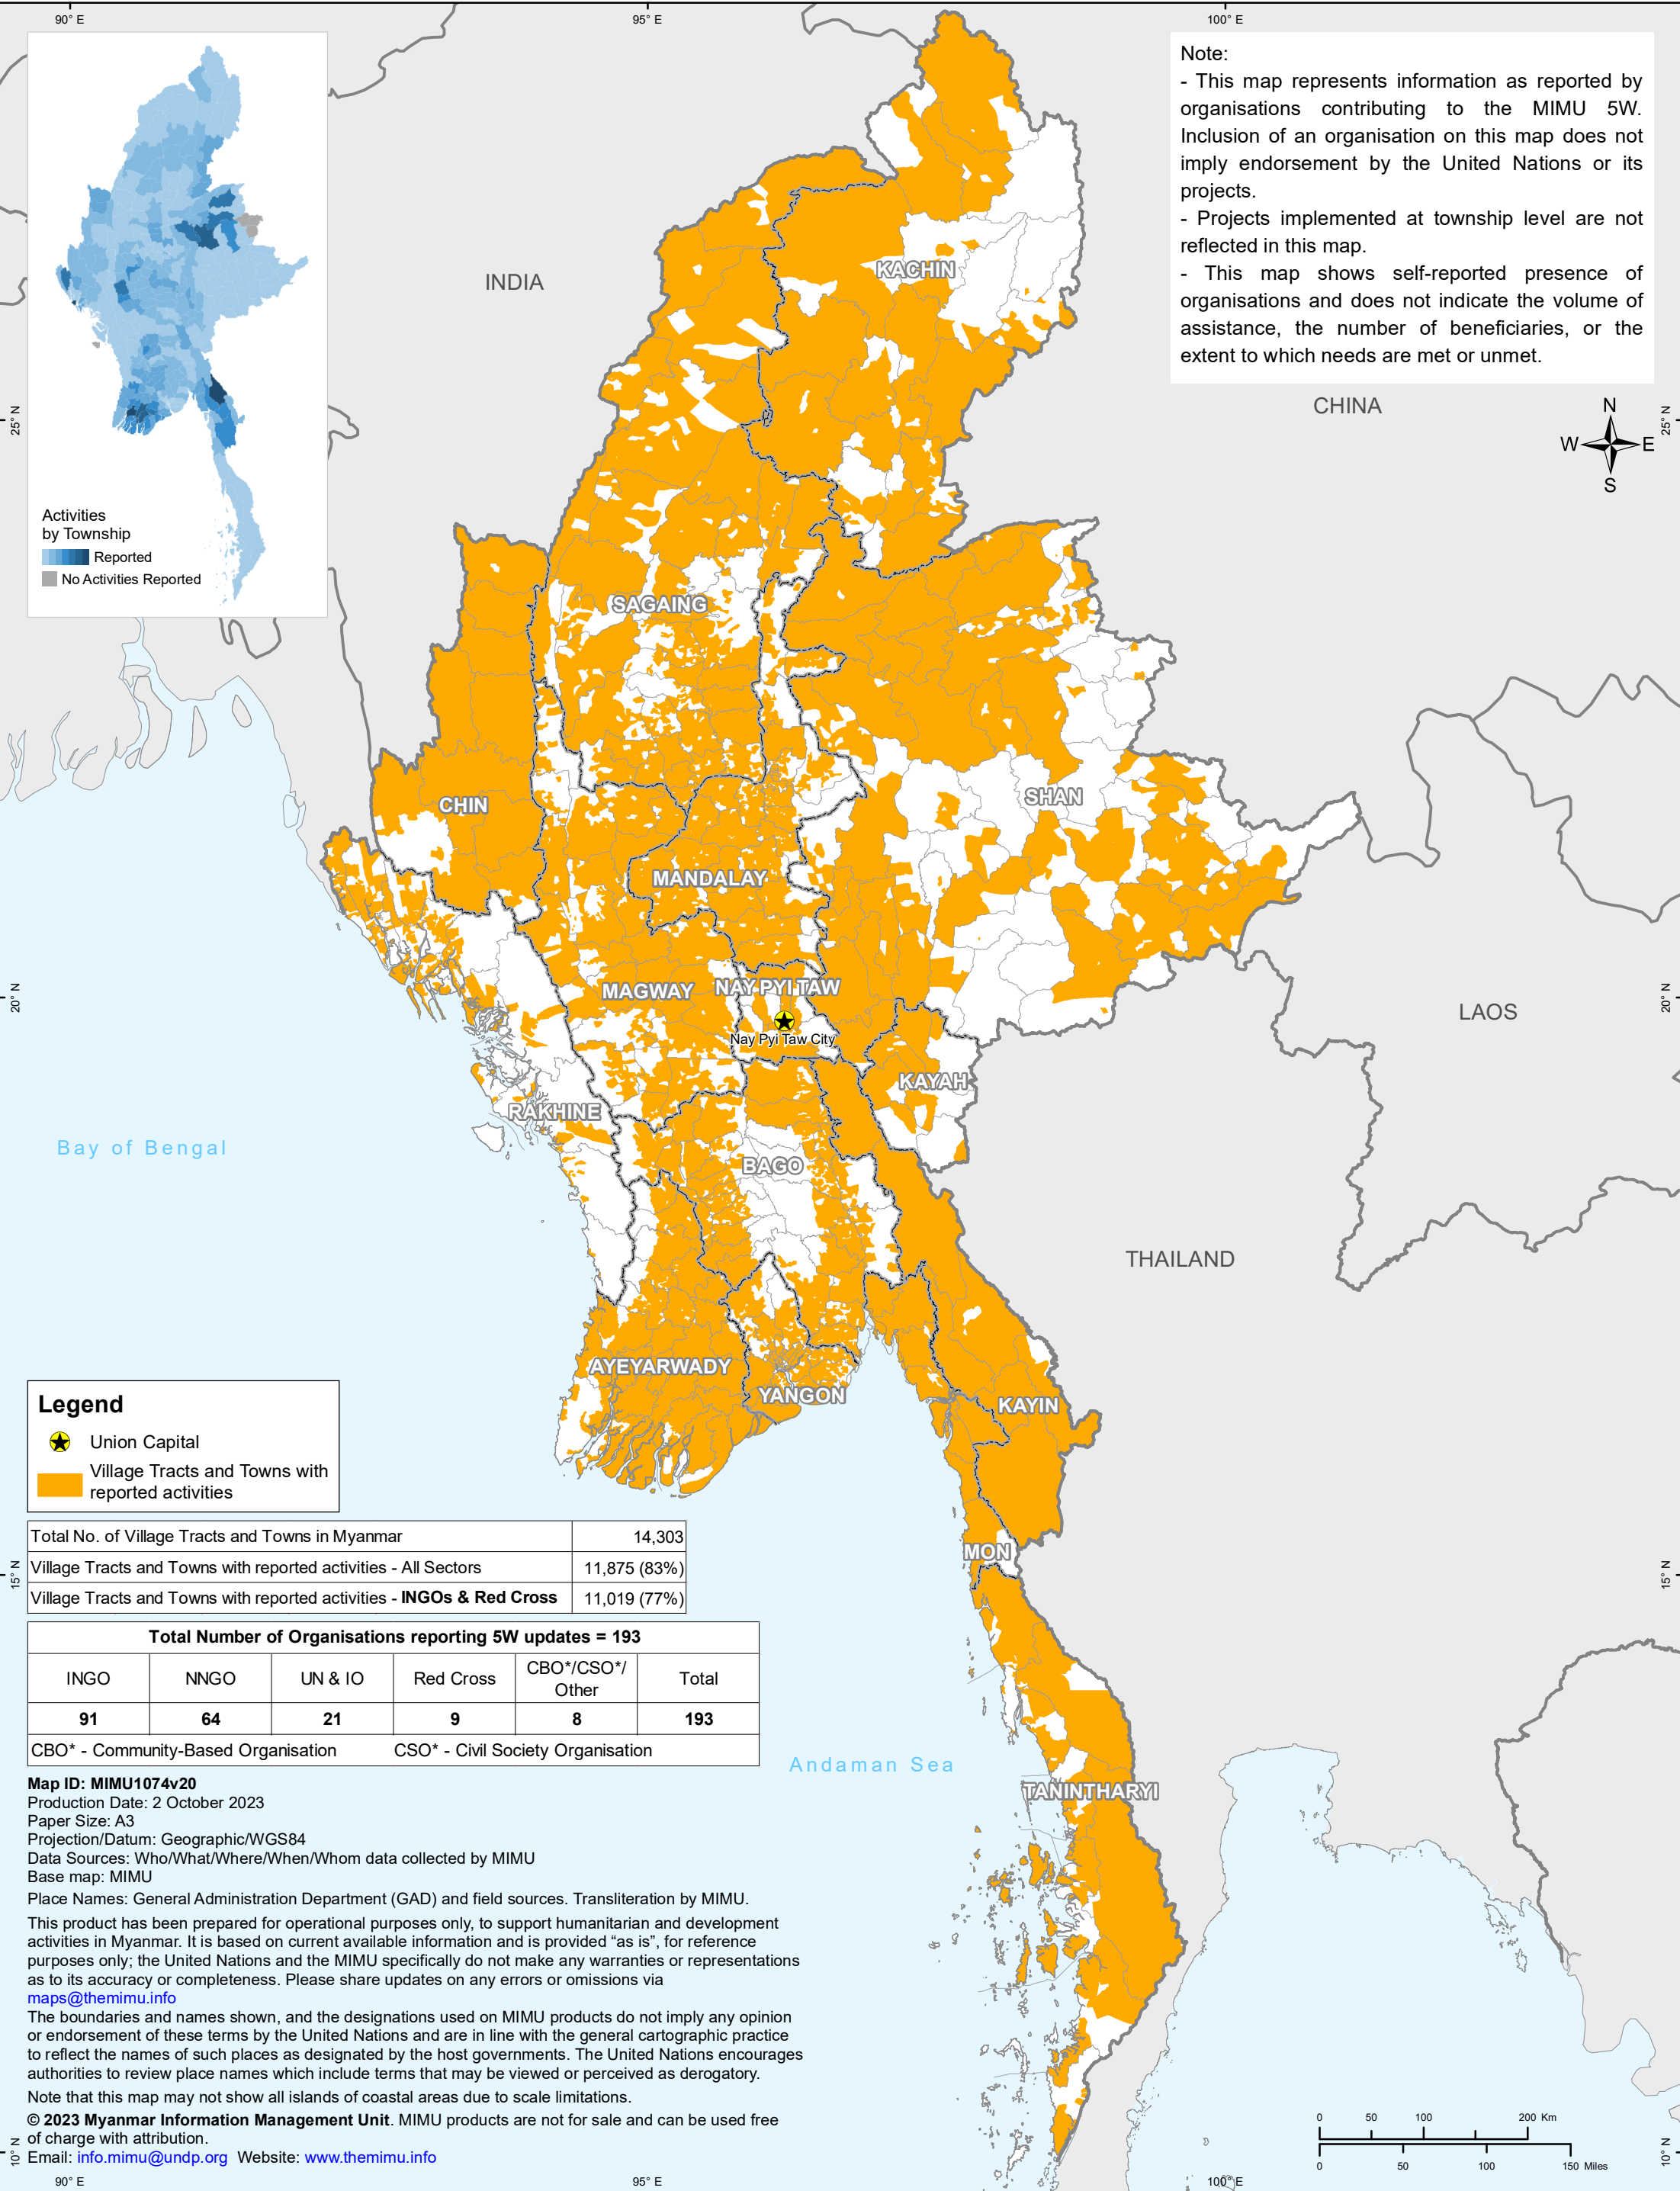

Who What Where When for Whom - INGOs and Red Cross Projects Under Implementation as of August 31, 2023

Note:

- This map represents information as reported by organisations contributing to the MIMU 5W. Inclusion of an organisation on this map does not imply endorsement by the United Nations or its projects.
- Projects implemented at township level are not reflected in this map.
- This map shows self-reported presence of organisations and does not indicate the volume of assistance, the number of beneficiaries, or the extent to which needs are met or unmet.

Legend

- ★ Union Capital
- Orange square Village Tracts and Towns with reported activities

Total No. of Village Tracts and Towns in Myanmar	14,303
Village Tracts and Towns with reported activities - All Sectors	11,875 (83%)
Village Tracts and Towns with reported activities - INGOs & Red Cross	11,019 (77%)

Total Number of Organisations reporting 5W updates = 193					
INGO	NNGO	UN & IO	Red Cross	CBO*/CSO*/Other	Total
91	64	21	9	8	193

CBO* - Community-Based Organisation CSO* - Civil Society Organisation

Map ID: MIMU1074v20
 Production Date: 2 October 2023
 Paper Size: A3
 Projection/Datum: Geographic/WGS84
 Data Sources: Who/What/Where/When/Whom data collected by MIMU
 Base map: MIMU
 Place Names: General Administration Department (GAD) and field sources. Transliteration by MIMU.

This product has been prepared for operational purposes only, to support humanitarian and development activities in Myanmar. It is based on current available information and is provided "as is", for reference purposes only; the United Nations and the MIMU specifically do not make any warranties or representations as to its accuracy or completeness. Please share updates on any errors or omissions via maps@themimu.info