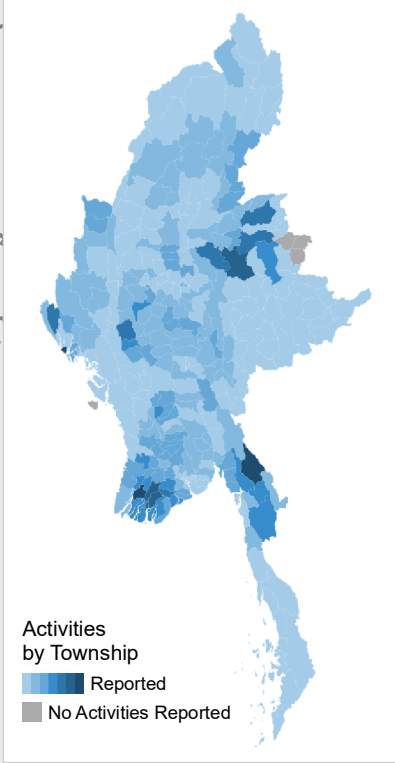

Who What Where When for Whom - INGOs and Red Cross Projects Under Implementation as of August 31, 2023

Note:

- This map represents information as reported by organisations contributing to the MIMU 5W. Inclusion of an organisation on this map does not imply endorsement by the United Nations or its projects.
- Projects implemented at township level are not reflected in this map.
- This map shows self-reported presence of organisations and does not indicate the volume of assistance, the number of beneficiaries, or the extent to which needs are met or unmet.

Legend

- ★ Union Capital
- Orange square Village Tracts and Towns with reported activities

Total No. of Village Tracts and Towns in Myanmar	14,303
Village Tracts and Towns with reported activities - All Sectors	11,875 (83%)
Village Tracts and Towns with reported activities - INGOs & Red Cross	11,019 (77%)

Total Number of Organisations reporting 5W updates = 193					
INGO	NNGO	UN & IO	Red Cross	CBO*/CSO*/Other	Total
91	64	21	9	8	193

CBO* - Community-Based Organisation CSO* - Civil Society Organisation

Map ID: MIMU1074v20
 Production Date: 2 October 2023
 Paper Size: A3
 Projection/Datum: Geographic/WGS84
 Data Sources: Who/What/Where/When/Whom data collected by MIMU
 Base map: MIMU
 Place Names: General Administration Department (GAD) and field sources. Transliteration by MIMU.