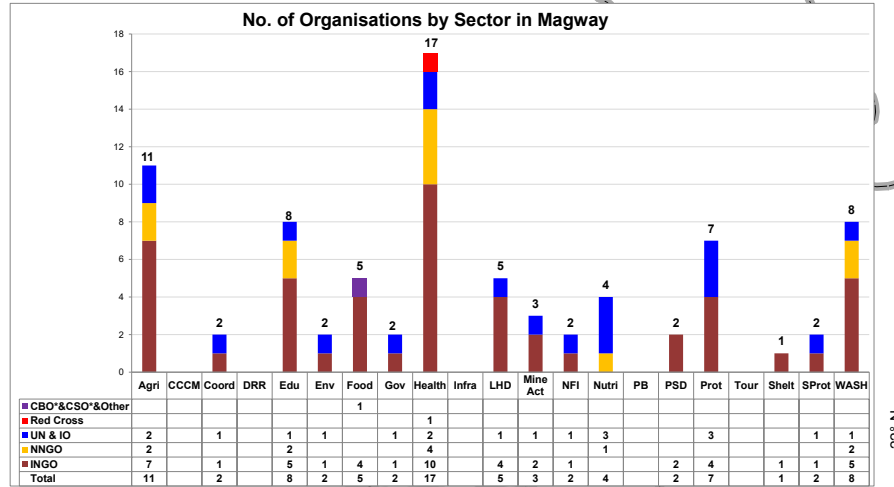

Who What Where When for Whom - All Sectors - MAGWAY

Projects Under Implementation as of August 31, 2023

Total No. of Village Tracts and Towns in Magway	1,570
No. of Village Tracts and Towns with reported activities	1,277
% of Village Tracts and Towns with reported activities	81.3

Org. Type	INGO	NNGO	UN & IO	Red Cross	CBO*/CSO*/Other	Total
Countrywide	91	64	21	9	8	193
Magway	22	8	9	1	1	41

CBO* - Community-Based Organisation CSO* - Civil Society Organisation

Legend

Village Tracts and Towns with Reported Activities