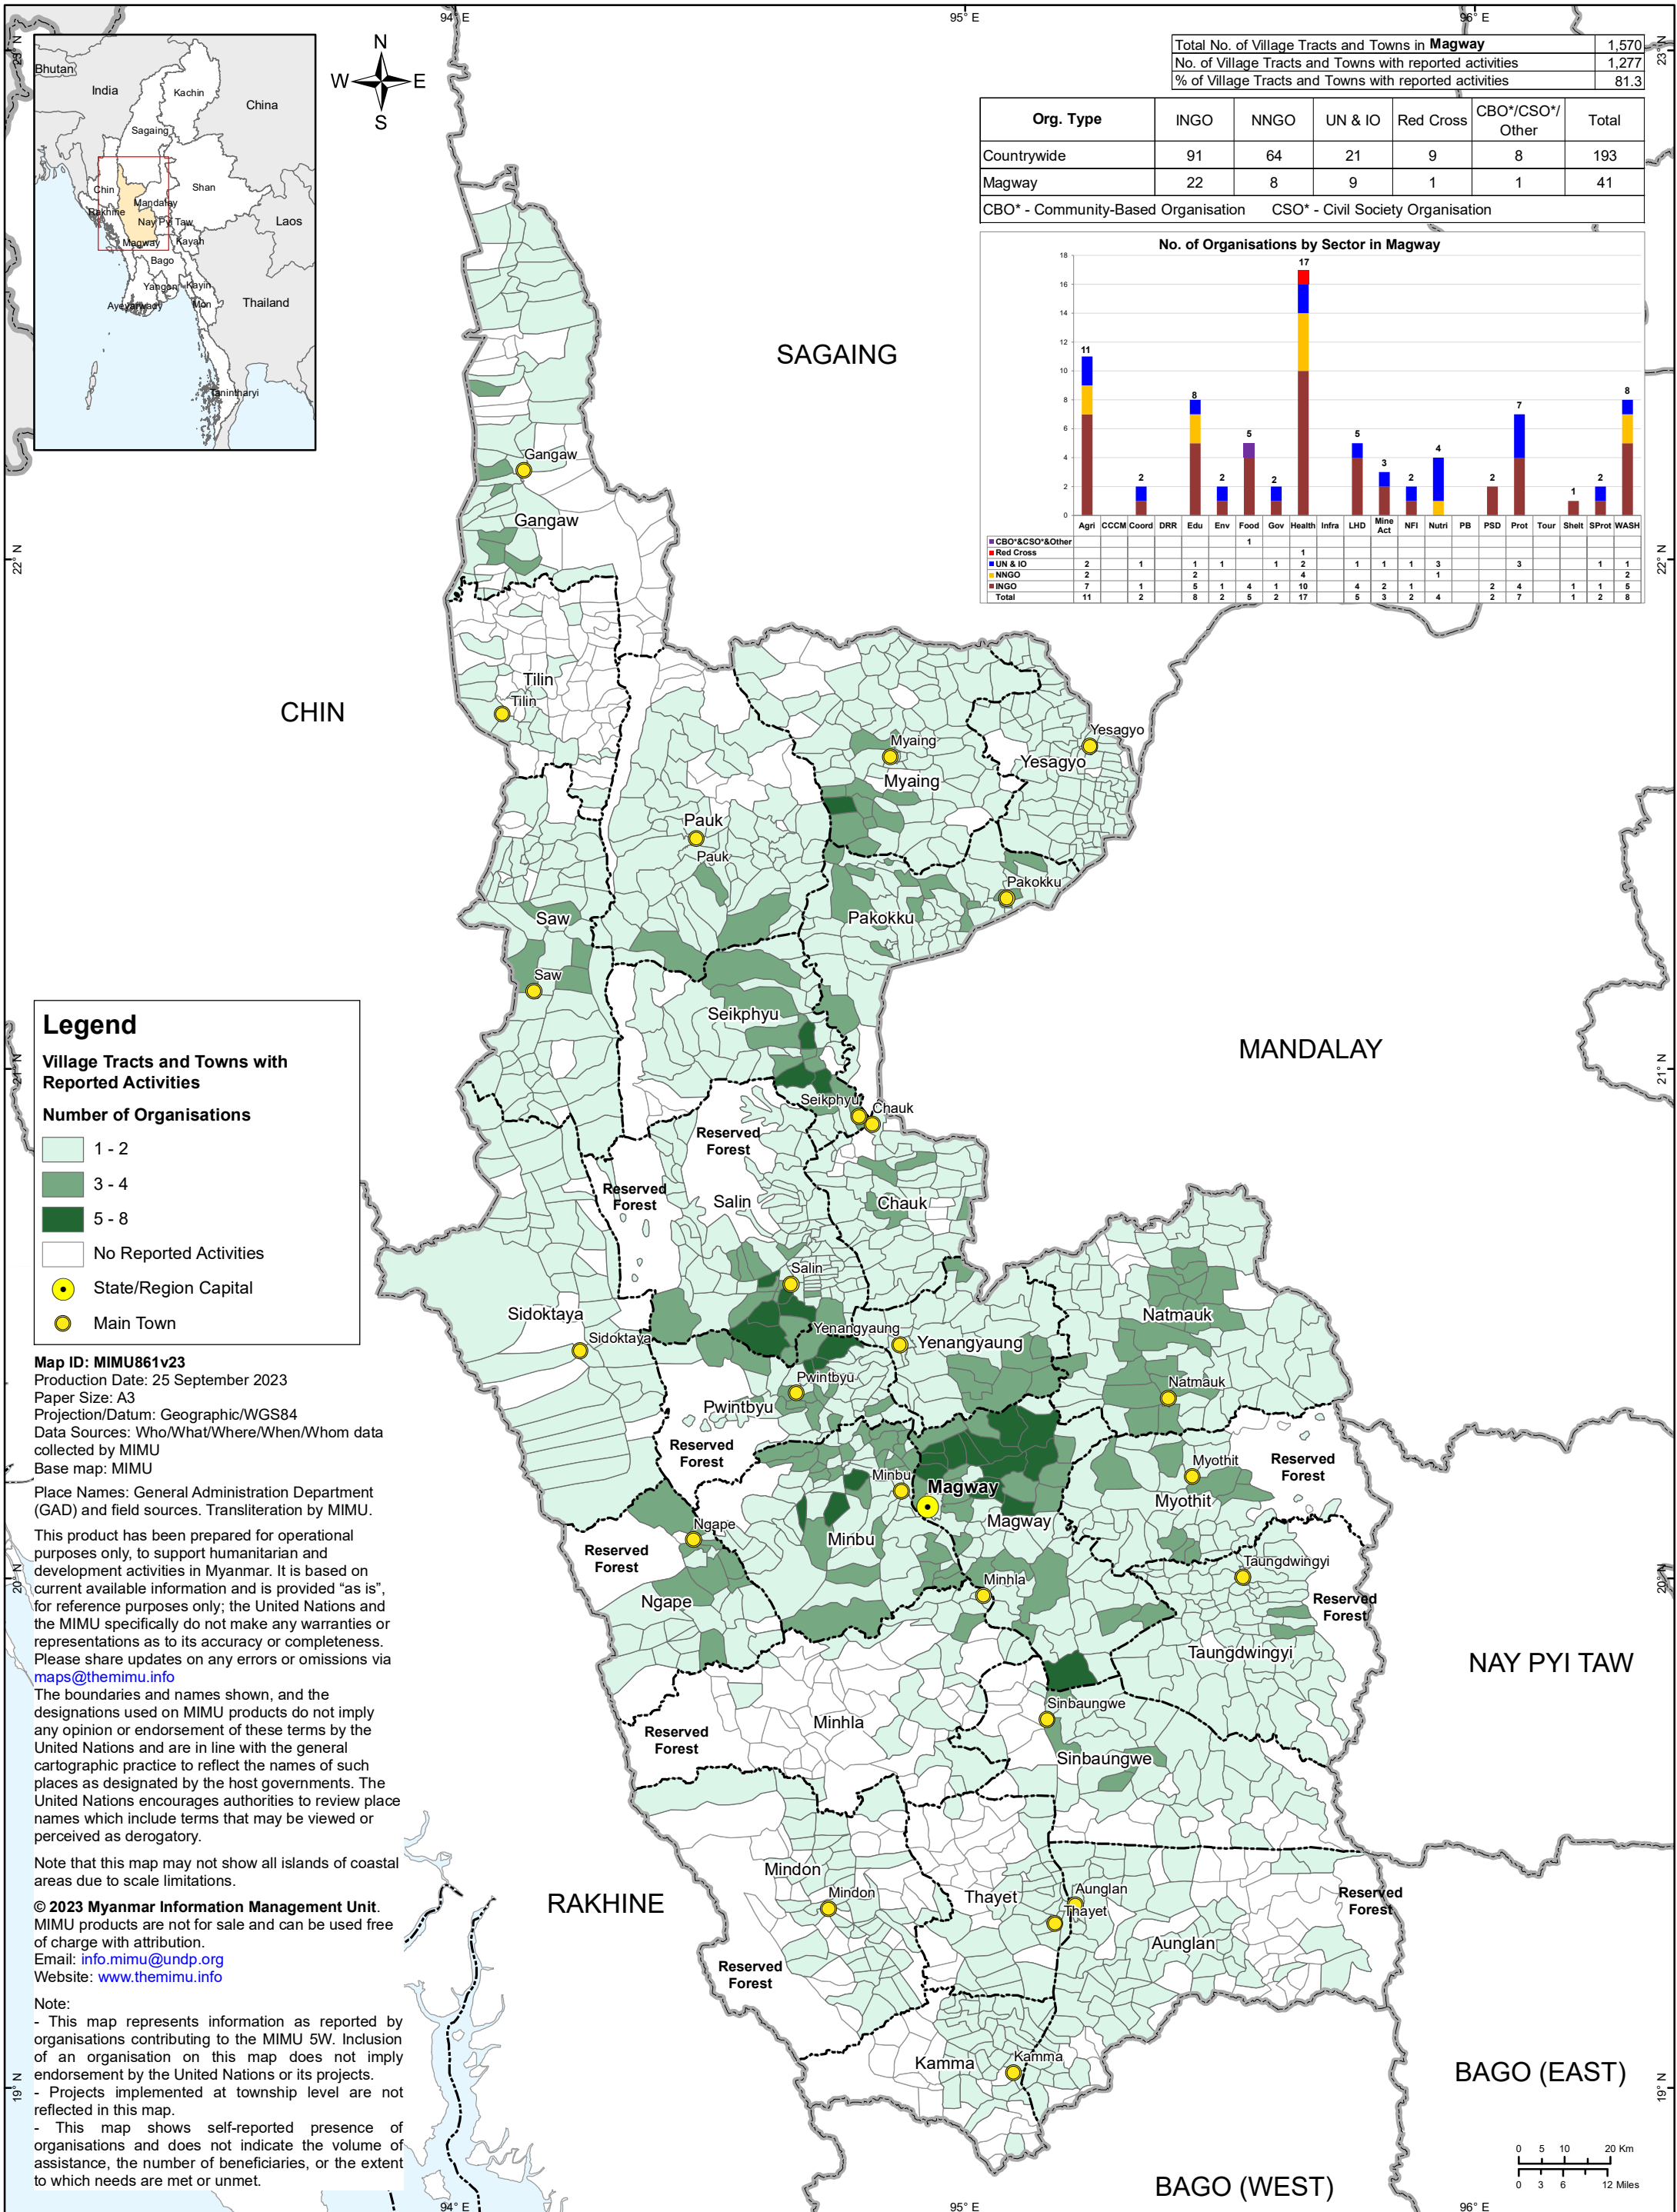

Who What Where When for Whom - All Sectors - MAGWAY

Projects Under Implementation as of August 31, 2023

Total No. of Village Tracts and Towns in Magway	1,570
No. of Village Tracts and Towns with reported activities	1,277
% of Village Tracts and Towns with reported activities	81.3

Org. Type	INGO	NNGO	UN & IO	Red Cross	CBO*/CSO*/Other	Total
Countrywide	91	64	21	9	8	193
Magway	22	8	9	1	1	41

CBO* - Community-Based Organisation CSO* - Civil Society Organisation

Legend

Village Tracts and Towns with Reported Activities

Number of Organisations

- 1 - 2
- 3 - 4
- 5 - 8
- No Reported Activities
- State/Region Capital
- Main Town

Map ID: MIMU861v23
 Production Date: 25 September 2023
 Paper Size: A3
 Projection/Datum: Geographic/WGS84
 Data Sources: Who/What/Where/When/Whom data collected by MIMU
 Base map: MIMU

Note:

- This map represents information as reported by organisations contributing to the MIMU 5W. Inclusion of an organisation on this map does not imply endorsement by the United Nations or its projects.
- Projects implemented at township level are not reflected in this map.
- This map shows self-reported presence of organisations and does not indicate the volume of assistance, the number of beneficiaries, or the extent to which needs are met or unmet.