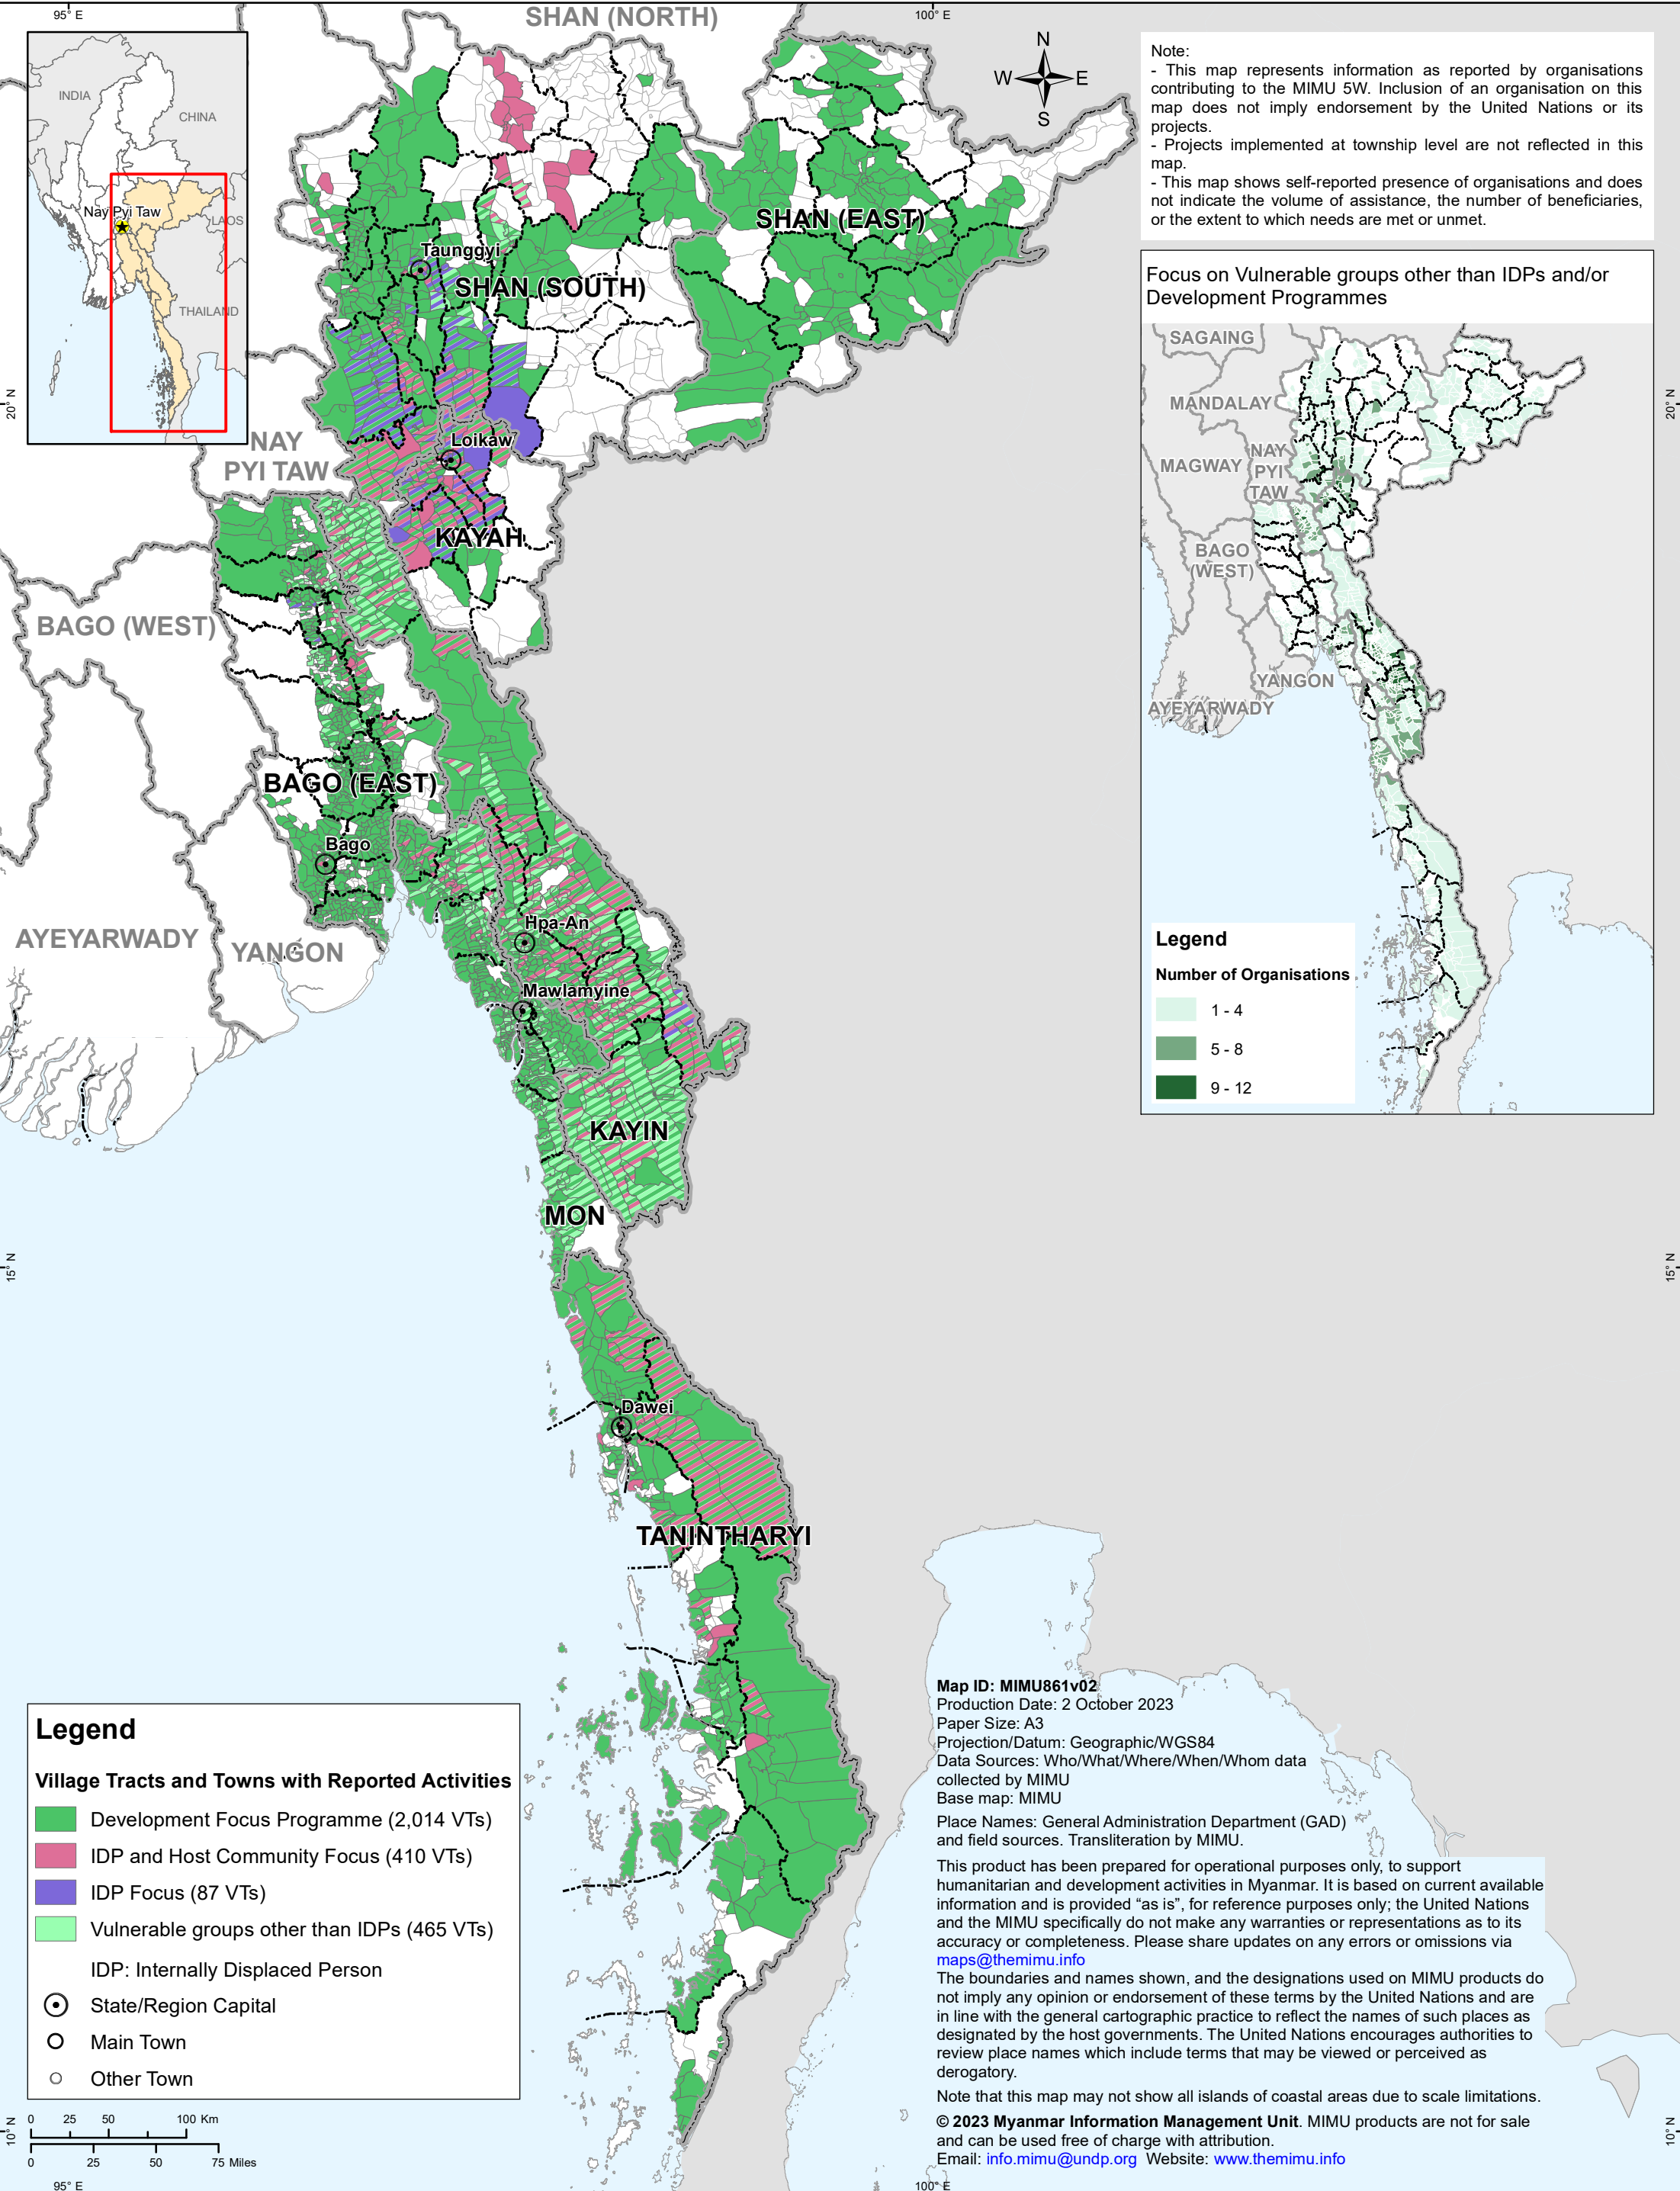

Agencies' reported activities by Project Focus

Southeastern Myanmar as of August 31, 2023

Note:

- This map represents information as reported by organisations contributing to the MIMU 5W. Inclusion of an organisation on this map does not imply endorsement by the United Nations or its projects.
- Projects implemented at township level are not reflected in this map.
- This map shows self-reported presence of organisations and does not indicate the volume of assistance, the number of beneficiaries, or the extent to which needs are met or unmet.

Focus on Vulnerable groups other than IDPs and/or Development Programmes

Legend

Village Tracts and Towns with Reported Activities

- Development Focus Programme (2,014 VTs)
- IDP and Host Community Focus (410 VTs)
- IDP Focus (87 VTs)
- Vulnerable groups other than IDPs (465 VTs)

IDP: Internally Displaced Person

- State/Region Capital
- Main Town
- Other Town

Map ID: MIMU861v02
 Production Date: 2 October 2023
 Paper Size: A3
 Projection/Datum: Geographic/WGS84
 Data Sources: Who/What/Where/When/Whom data collected by MIMU
 Base map: MIMU
 Place Names: General Administration Department (GAD) and field sources. Transliteration by MIMU.

This product has been prepared for operational purposes only, to support humanitarian and development activities in Myanmar. It is based on current available information and is provided "as is", for reference purposes only; the United Nations and the MIMU specifically do not make any warranties or representations as to its accuracy or completeness. Please share updates on any errors or omissions via maps@themimu.info