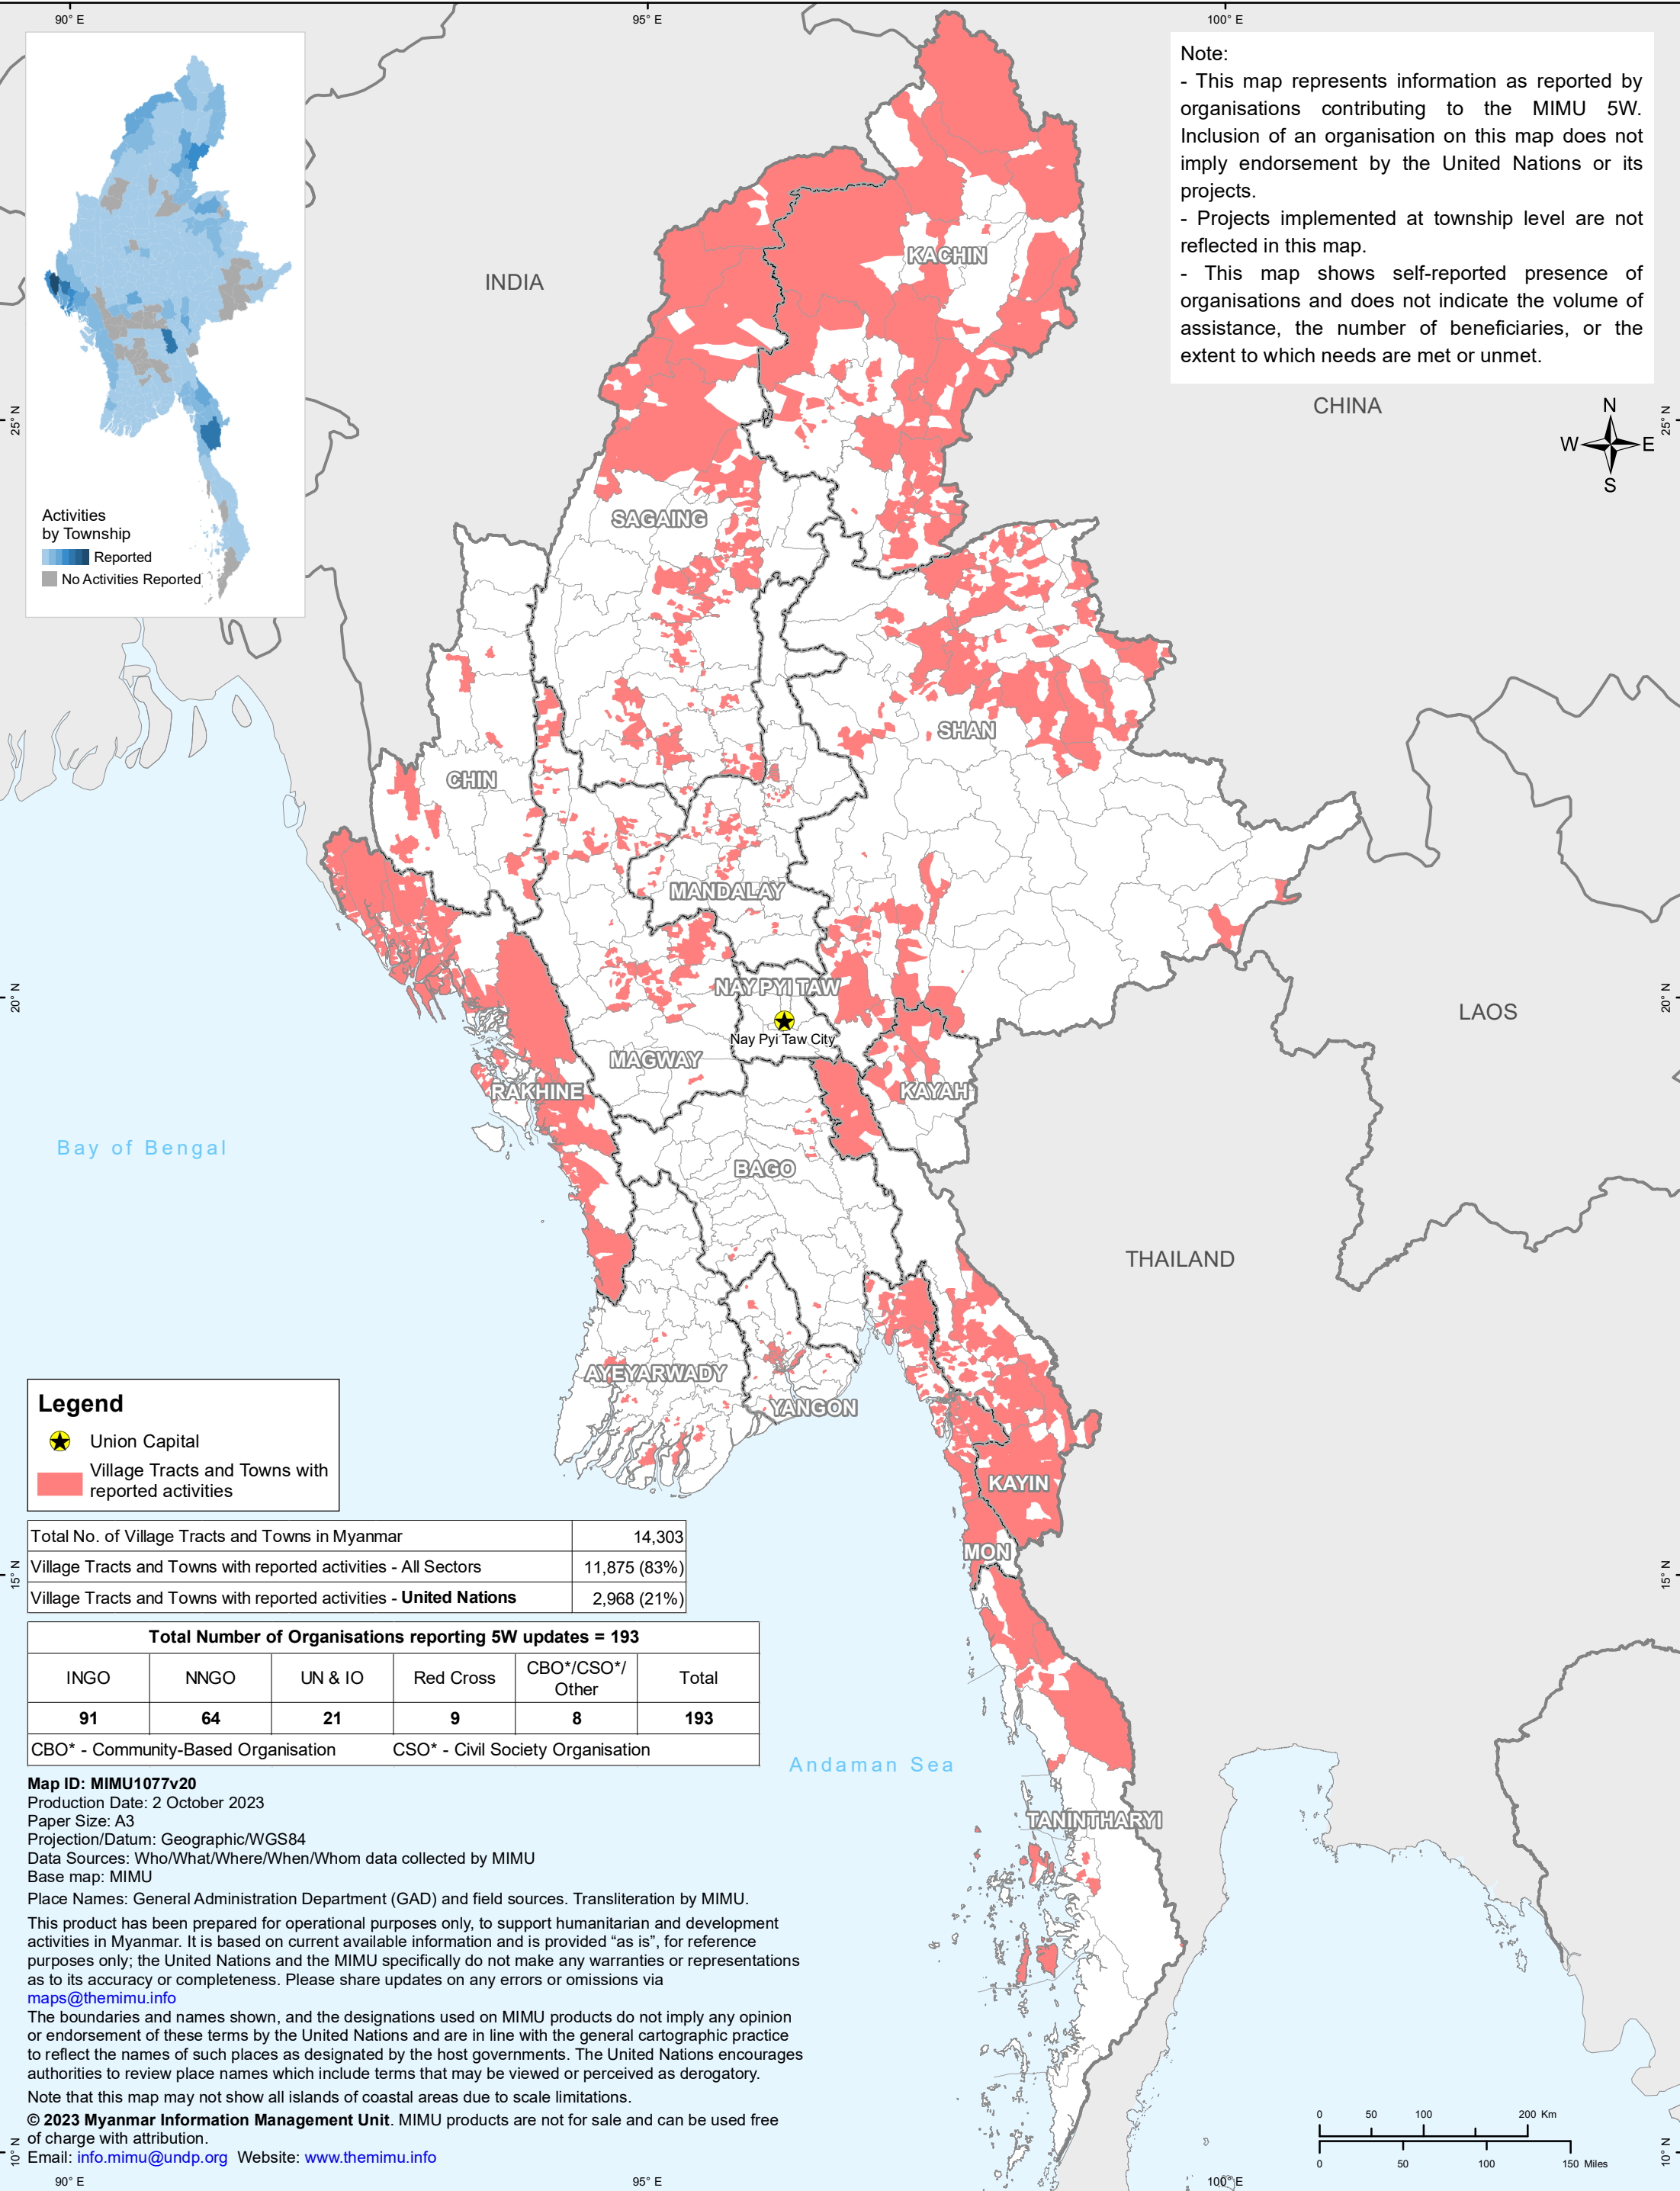

Who What Where When for Whom - United Nations Projects Under Implementation as of August 31, 2023

Note:

- This map represents information as reported by organisations contributing to the MIMU 5W. Inclusion of an organisation on this map does not imply endorsement by the United Nations or its projects.
- Projects implemented at township level are not reflected in this map.
- This map shows self-reported presence of organisations and does not indicate the volume of assistance, the number of beneficiaries, or the extent to which needs are met or unmet.

Legend

- ★ Union Capital
- Red Area Village Tracts and Towns with reported activities

Total No. of Village Tracts and Towns in Myanmar	14,303
Village Tracts and Towns with reported activities - All Sectors	11,875 (83%)
Village Tracts and Towns with reported activities - United Nations	2,968 (21%)

Total Number of Organisations reporting 5W updates = 193					
INGO	NNGO	UN & IO	Red Cross	CBO*/CSO*/Other	Total
91	64	21	9	8	193

CBO* - Community-Based Organisation CSO* - Civil Society Organisation

Map ID: MIMU1077v20
 Production Date: 2 October 2023
 Paper Size: A3
 Projection/Datum: Geographic/WGS84
 Data Sources: Who/What/Where/When/Whom data collected by MIMU
 Base map: MIMU
 Place Names: General Administration Department (GAD) and field sources. Transliteration by MIMU.

This product has been prepared for operational purposes only, to support humanitarian and development activities in Myanmar. It is based on current available information and is provided "as is", for reference purposes only; the United Nations and the MIMU specifically do not make any warranties or representations as to its accuracy or completeness. Please share updates on any errors or omissions via maps@themimu.info