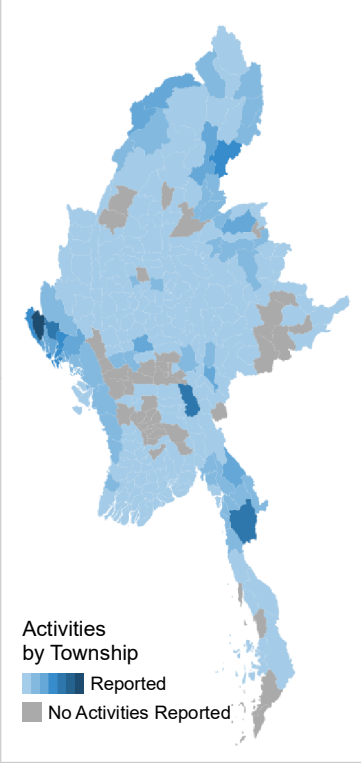

Who What Where When for Whom - United Nations Projects Under Implementation as of August 31, 2023

Note:

- This map represents information as reported by organisations contributing to the MIMU 5W. Inclusion of an organisation on this map does not imply endorsement by the United Nations or its projects.
- Projects implemented at township level are not reflected in this map.
- This map shows self-reported presence of organisations and does not indicate the volume of assistance, the number of beneficiaries, or the extent to which needs are met or unmet.

Legend

- ★ Union Capital
- Red Area Village Tracts and Towns with reported activities

Total No. of Village Tracts and Towns in Myanmar	14,303
Village Tracts and Towns with reported activities - All Sectors	11,875 (83%)
Village Tracts and Towns with reported activities - United Nations	2,968 (21%)

Total Number of Organisations reporting 5W updates = 193					
INGO	NNGO	UN & IO	Red Cross	CBO*/CSO*/Other	Total
91	64	21	9	8	193

CBO* - Community-Based Organisation CSO* - Civil Society Organisation

Map ID: MIMU1077v20
 Production Date: 2 October 2023
 Paper Size: A3
 Projection/Datum: Geographic/WGS84
 Data Sources: Who/What/Where/When/Whom data collected by MIMU
 Base map: MIMU
 Place Names: General Administration Department (GAD) and field sources. Transliteration by MIMU.