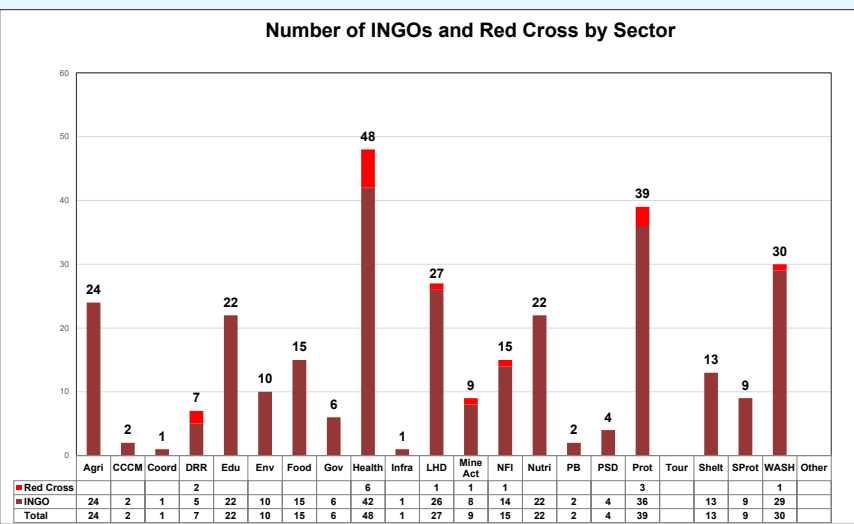

Myanmar
HDP Nexus 5W
ALL SECTORS
INGOs and Red Cross
Projects Under Implementation by Township
as of 29th February 2024

Number of Organisations

- 1 - 5
- 6 - 10
- 11 - 15
- 16 - 24
- No Project Under Implementation Reported

Township Name
Bogale
23
Organisation Count

Total Number of Organisations reporting 5W updates = 196

INGO	NNGO	UN & IO	Red Cross	CBO*/CSO*/Other	BBO	Total
94	63	21	10	7	1	196

CBO* - Community-based Organisation BBO* - Border-based Organisation
CSO* - Civil Society Organisation