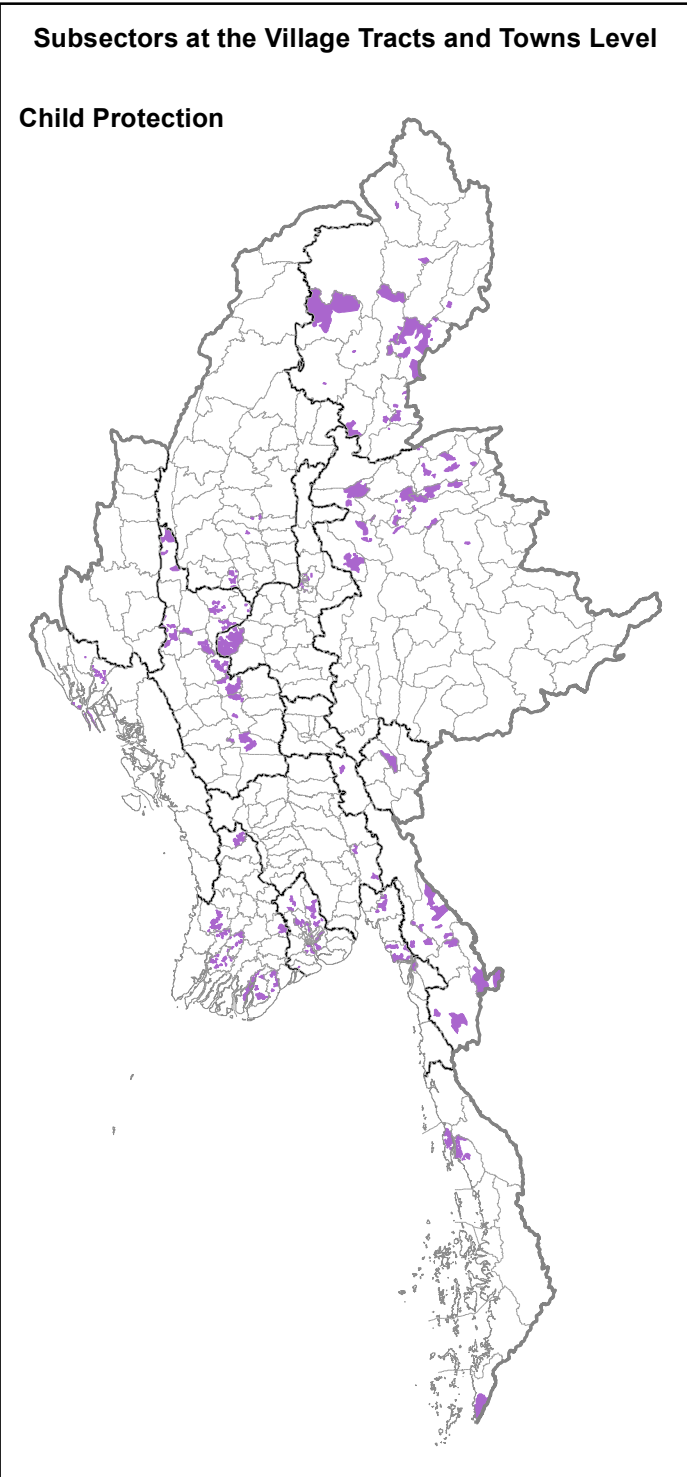

HDP Nexus 5W - Protection Sector

Projects Under Implementation as of February 29, 2024

Map ID: MIMU1586v13
 Production Date: 8 April 2024
 Paper Size: A3
 Projection/Datum: Geographic/WGS84
 Data Sources: HDP Nexus 5W data collected by MIMU
 Base map: MIMU
 Place Names: General Administration Department (GAD) and field sources. Transliteration by MIMU.

This product has been prepared for operational purposes only, to support humanitarian and development activities in Myanmar. It is based on current available information and is provided "as is", for reference purposes only; the United Nations and the MIMU specifically do not make any warranties or representations as to its accuracy or completeness. Please share updates on any errors or omissions via maps@themimu.info

Total No. of Village Tracts and Towns in Myanmar	14,303
Village Tracts and Towns with reported activities - All Sectors	11,184 (78%)
Village Tracts and Towns with Protection activities	1,749 (12%)

Org. Type	INGO	NNGO	UN & IO	Red Cross	CBO*/CSO*/Other	BBO*	Total
All Sectors	94	63	21	10	7	1	196
Protection	36	10	6	3	0	1	56

CBO* - Community-based Organisation BBO* - Border-based Organisation
 CSO* - Civil Society Organisation