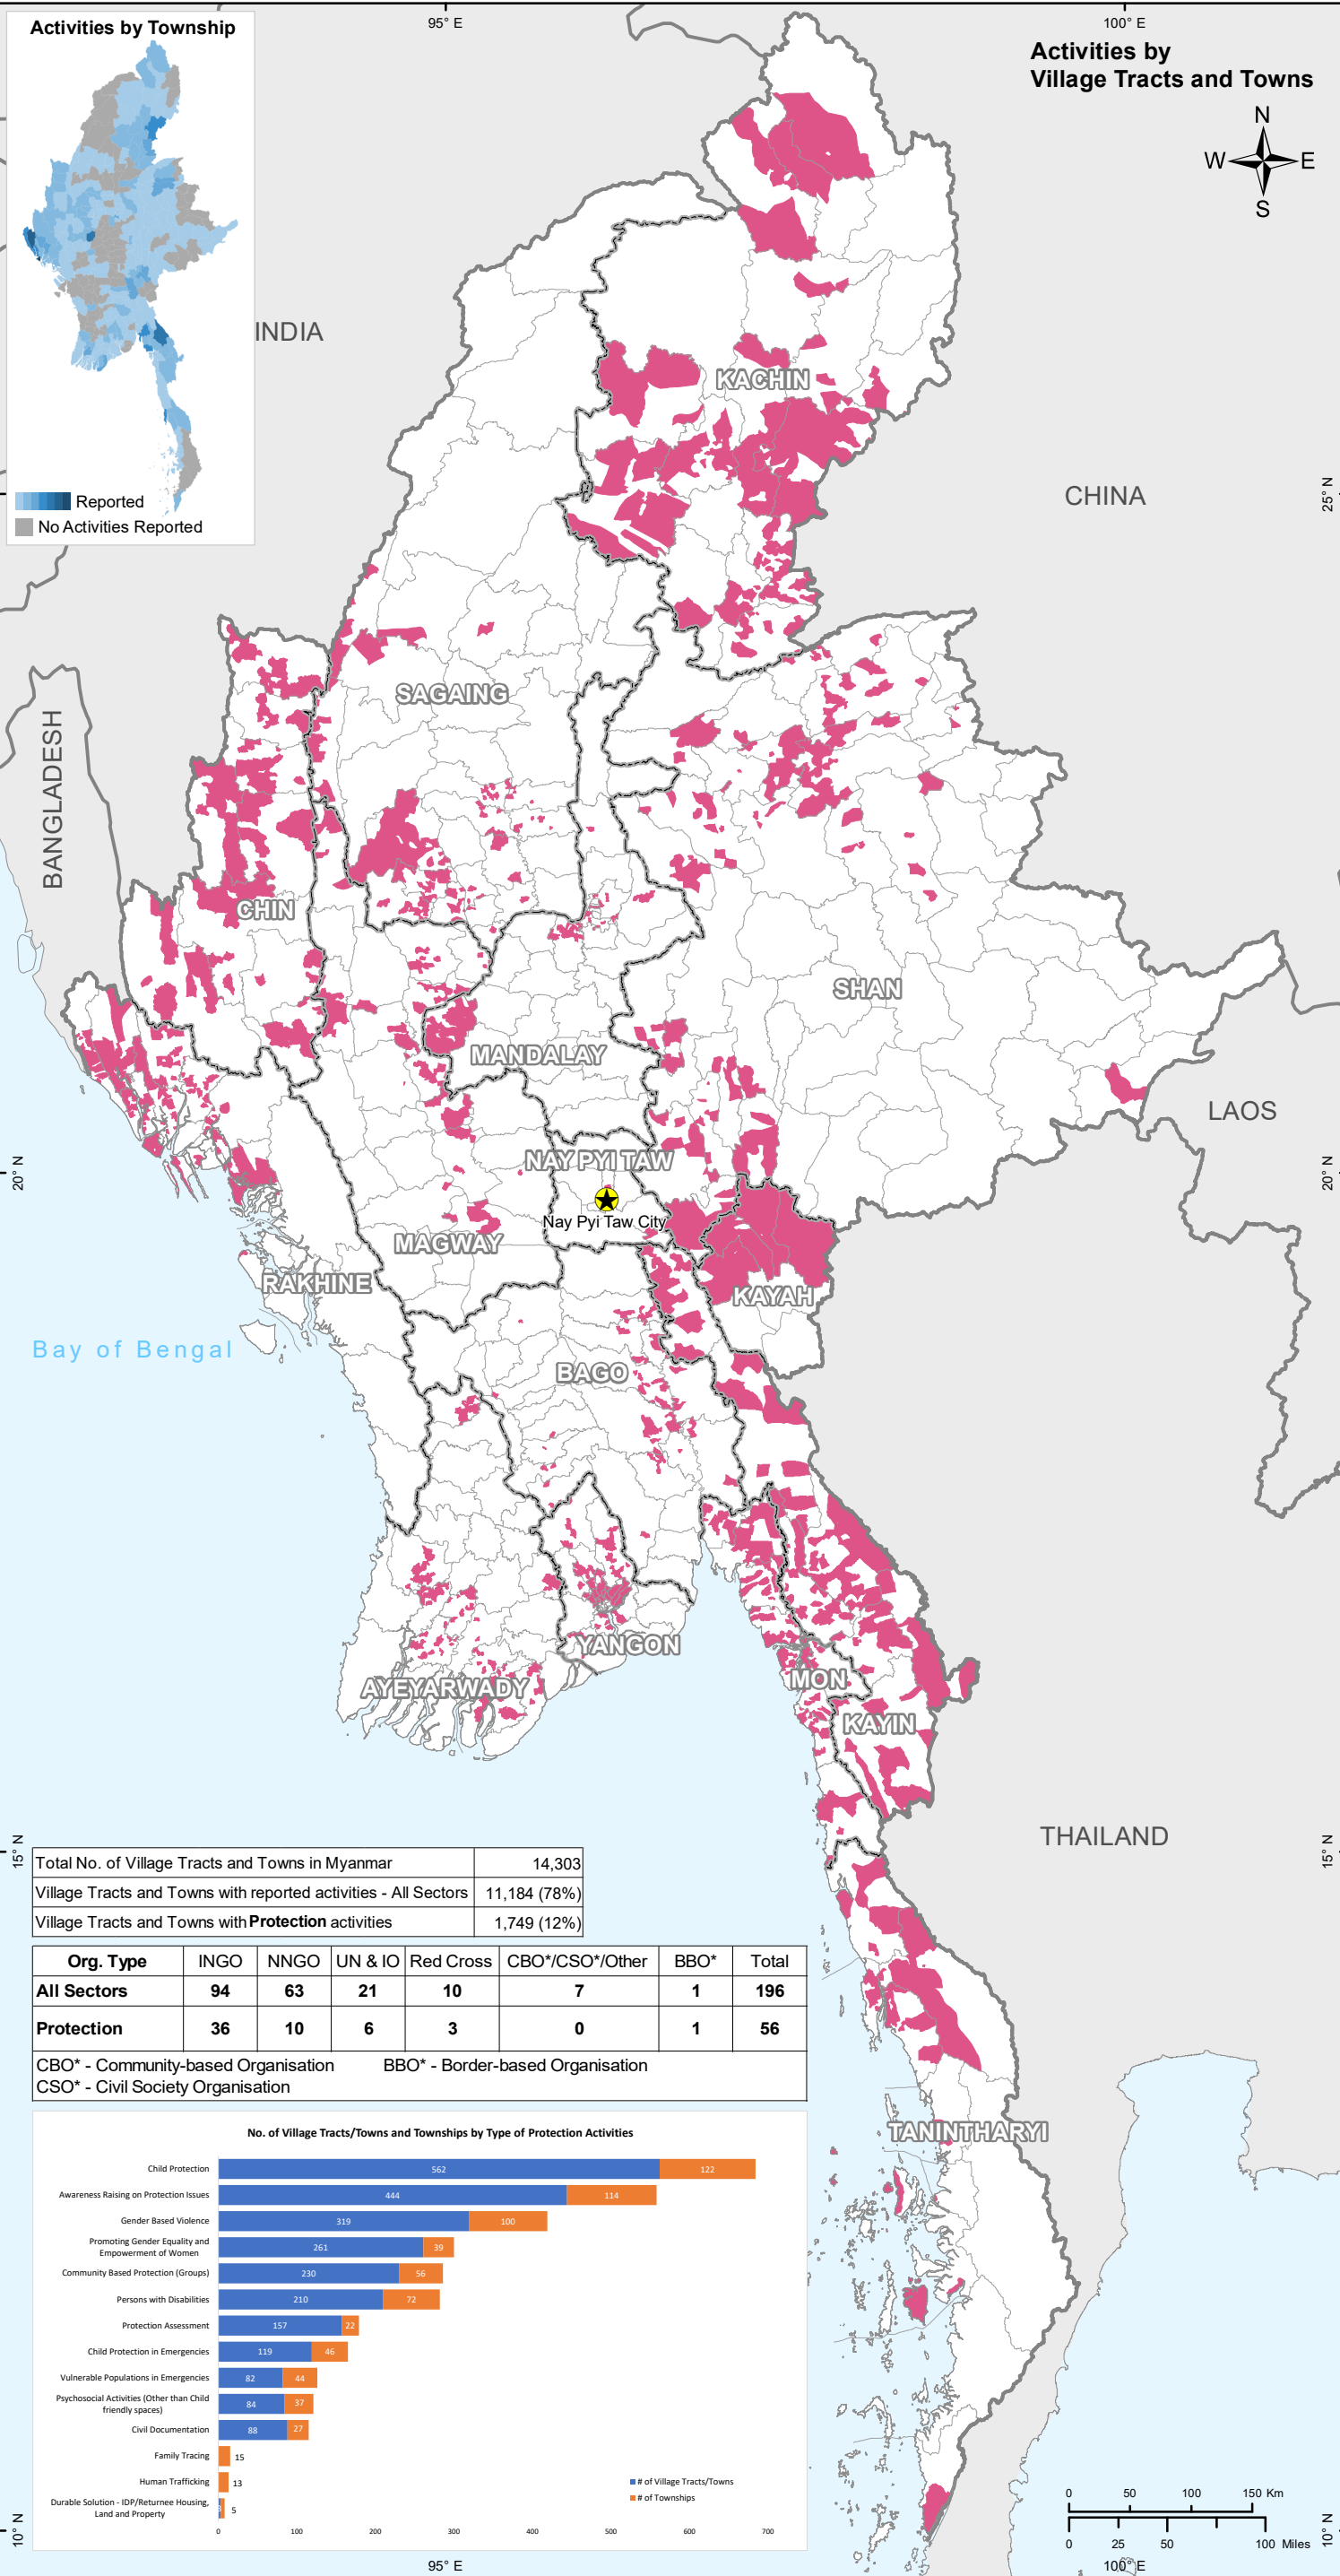

HDP Nexus 5W - Protection Sector

Projects Under Implementation as of February 29, 2024

Map ID: MIMU1586v13
 Production Date: 8 April 2024
 Paper Size: A3
 Projection/Datum: Geographic/WGS84
 Data Sources: HDP Nexus 5W data collected by MIMU
 Base map: MIMU
 Place Names: General Administration Department (GAD) and field sources. Transliteration by MIMU.

This product has been prepared for operational purposes only, to support humanitarian and development activities in Myanmar. It is based on current available information and is provided "as is", for reference purposes only; the United Nations and the MIMU specifically do not make any warranties or representations as to its accuracy or completeness. Please share updates on any errors or omissions via maps@themimu.info

The boundaries and names shown, and the designations used on MIMU products do not imply any opinion or endorsement of these terms by the United Nations and are in line with the general cartographic practice to reflect the names of such places as designated by the host governments. The United Nations encourages authorities to review place names which include terms that may be viewed or perceived as derogatory.

Total No. of Village Tracts and Towns in Myanmar	14,303
Village Tracts and Towns with reported activities - All Sectors	11,184 (78%)
Village Tracts and Towns with Protection activities	1,749 (12%)

Org. Type	INGO	NNGO	UN & IO	Red Cross	CBO*/CSO*/Other	BBO*	Total
All Sectors	94	63	21	10	7	1	196
Protection	36	10	6	3	0	1	56