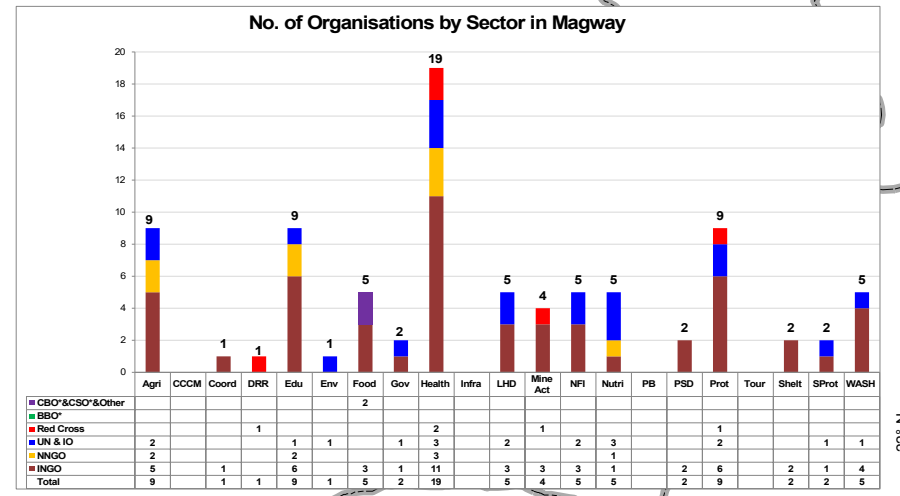

HDP Nexus 5W - All Sectors - MAGWAY

Projects Under Implementation as of February 29, 2024

Total No. of Village Tracts and Towns in Magway	1,570
No. of Village Tracts and Towns with reported activities	1,191
% of Village Tracts and Towns with reported activities	75.9

Org. Type	INGO	NNGO	UN & IO	Red Cross	CBO*/CSO*/Other	BBO*	Total
Countrywide	94	63	21	10	7	1	196
Magway	21	7	8	4	2	0	42

CBO* - Community-based Organisation BBO* - Border-based Organisation
CSO* - Civil Society Organisation