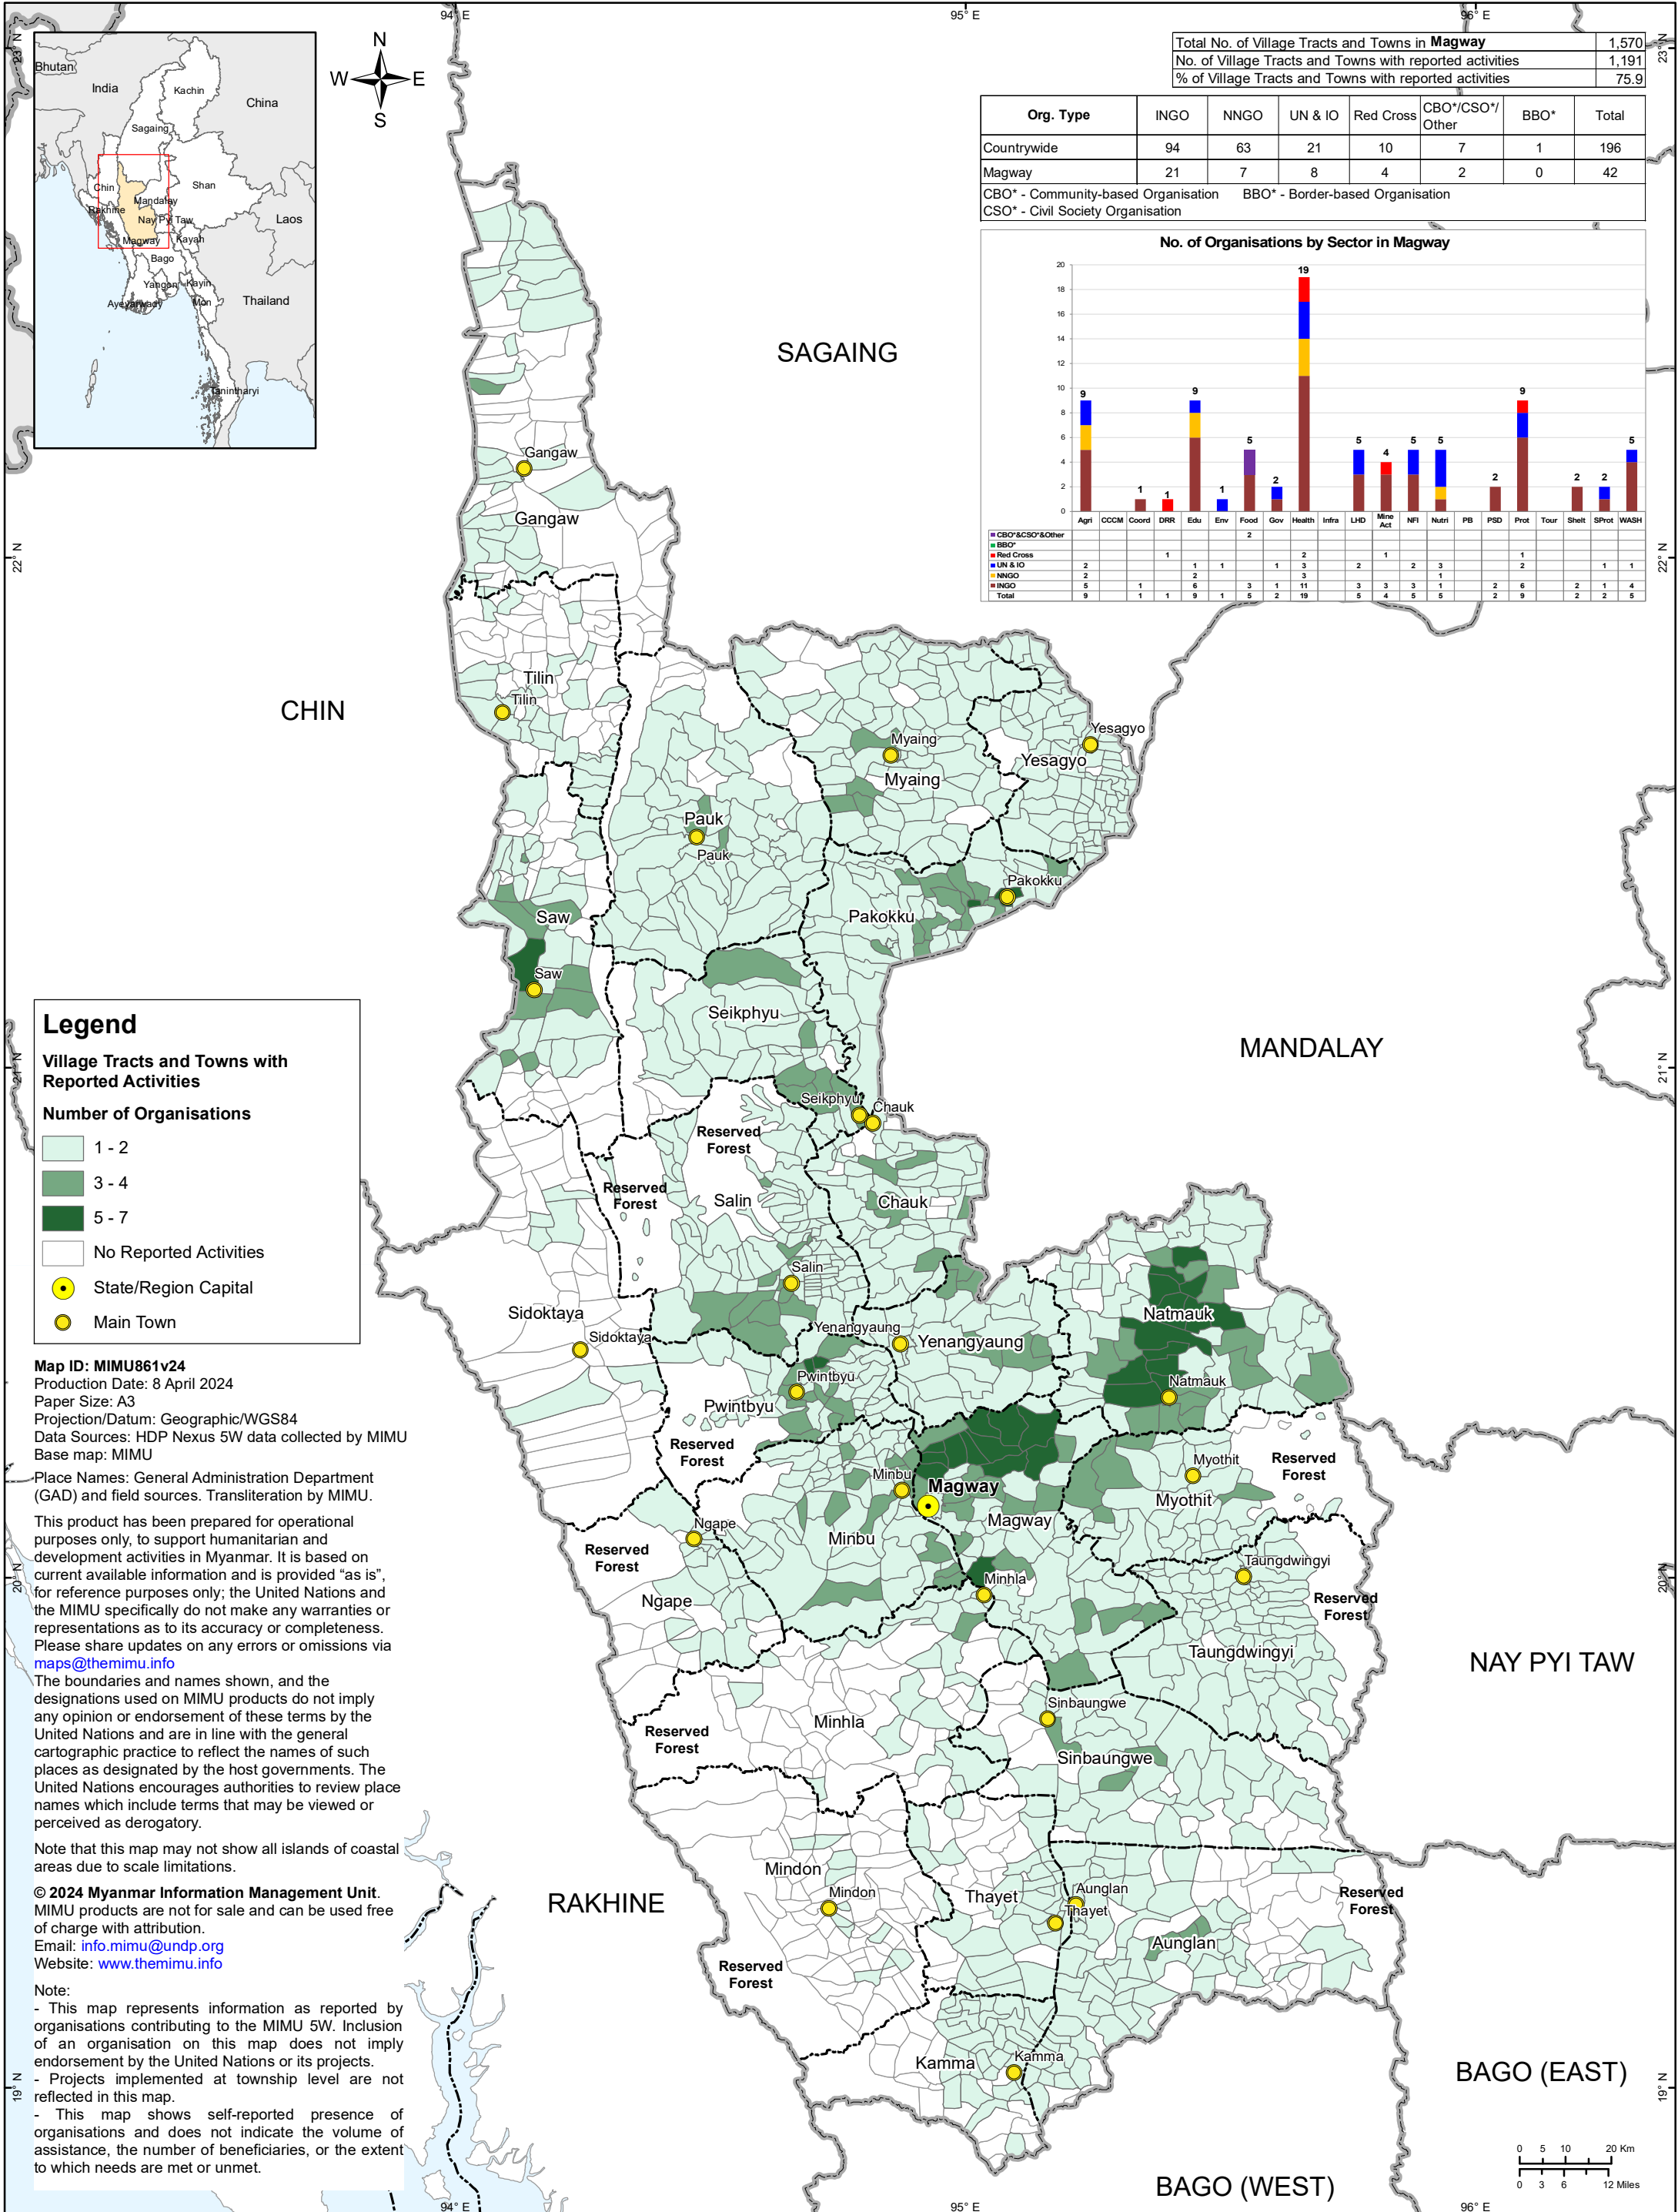

HDP Nexus 5W - All Sectors - MAGWAY

Projects Under Implementation as of February 29, 2024

Total No. of Village Tracts and Towns in Magway	1,570
No. of Village Tracts and Towns with reported activities	1,191
% of Village Tracts and Towns with reported activities	75.9

Org. Type	INGO	NNGO	UN & IO	Red Cross	CBO*/CSO*/Other	BBO*	Total
Countrywide	94	63	21	10	7	1	196
Magway	21	7	8	4	2	0	42

CBO* - Community-based Organisation BBO* - Border-based Organisation
CSO* - Civil Society Organisation

Legend

Village Tracts and Towns with Reported Activities

Number of Organisations

- 1 - 2
- 3 - 4
- 5 - 7
- No Reported Activities

● State/Region Capital
● Main Town

Map ID: MIMU861v24
 Production Date: 8 April 2024
 Paper Size: A3
 Projection/Datum: Geographic/WGS84
 Data Sources: HDP Nexus 5W data collected by MIMU
 Base map: MIMU

Note:
 - This map represents information as reported by organisations contributing to the MIMU 5W. Inclusion of an organisation on this map does not imply endorsement by the United Nations or its projects.
 - Projects implemented at township level are not reflected in this map.
 - This map shows self-reported presence of organisations and does not indicate the volume of assistance, the number of beneficiaries, or the extent to which needs are met or unmet.