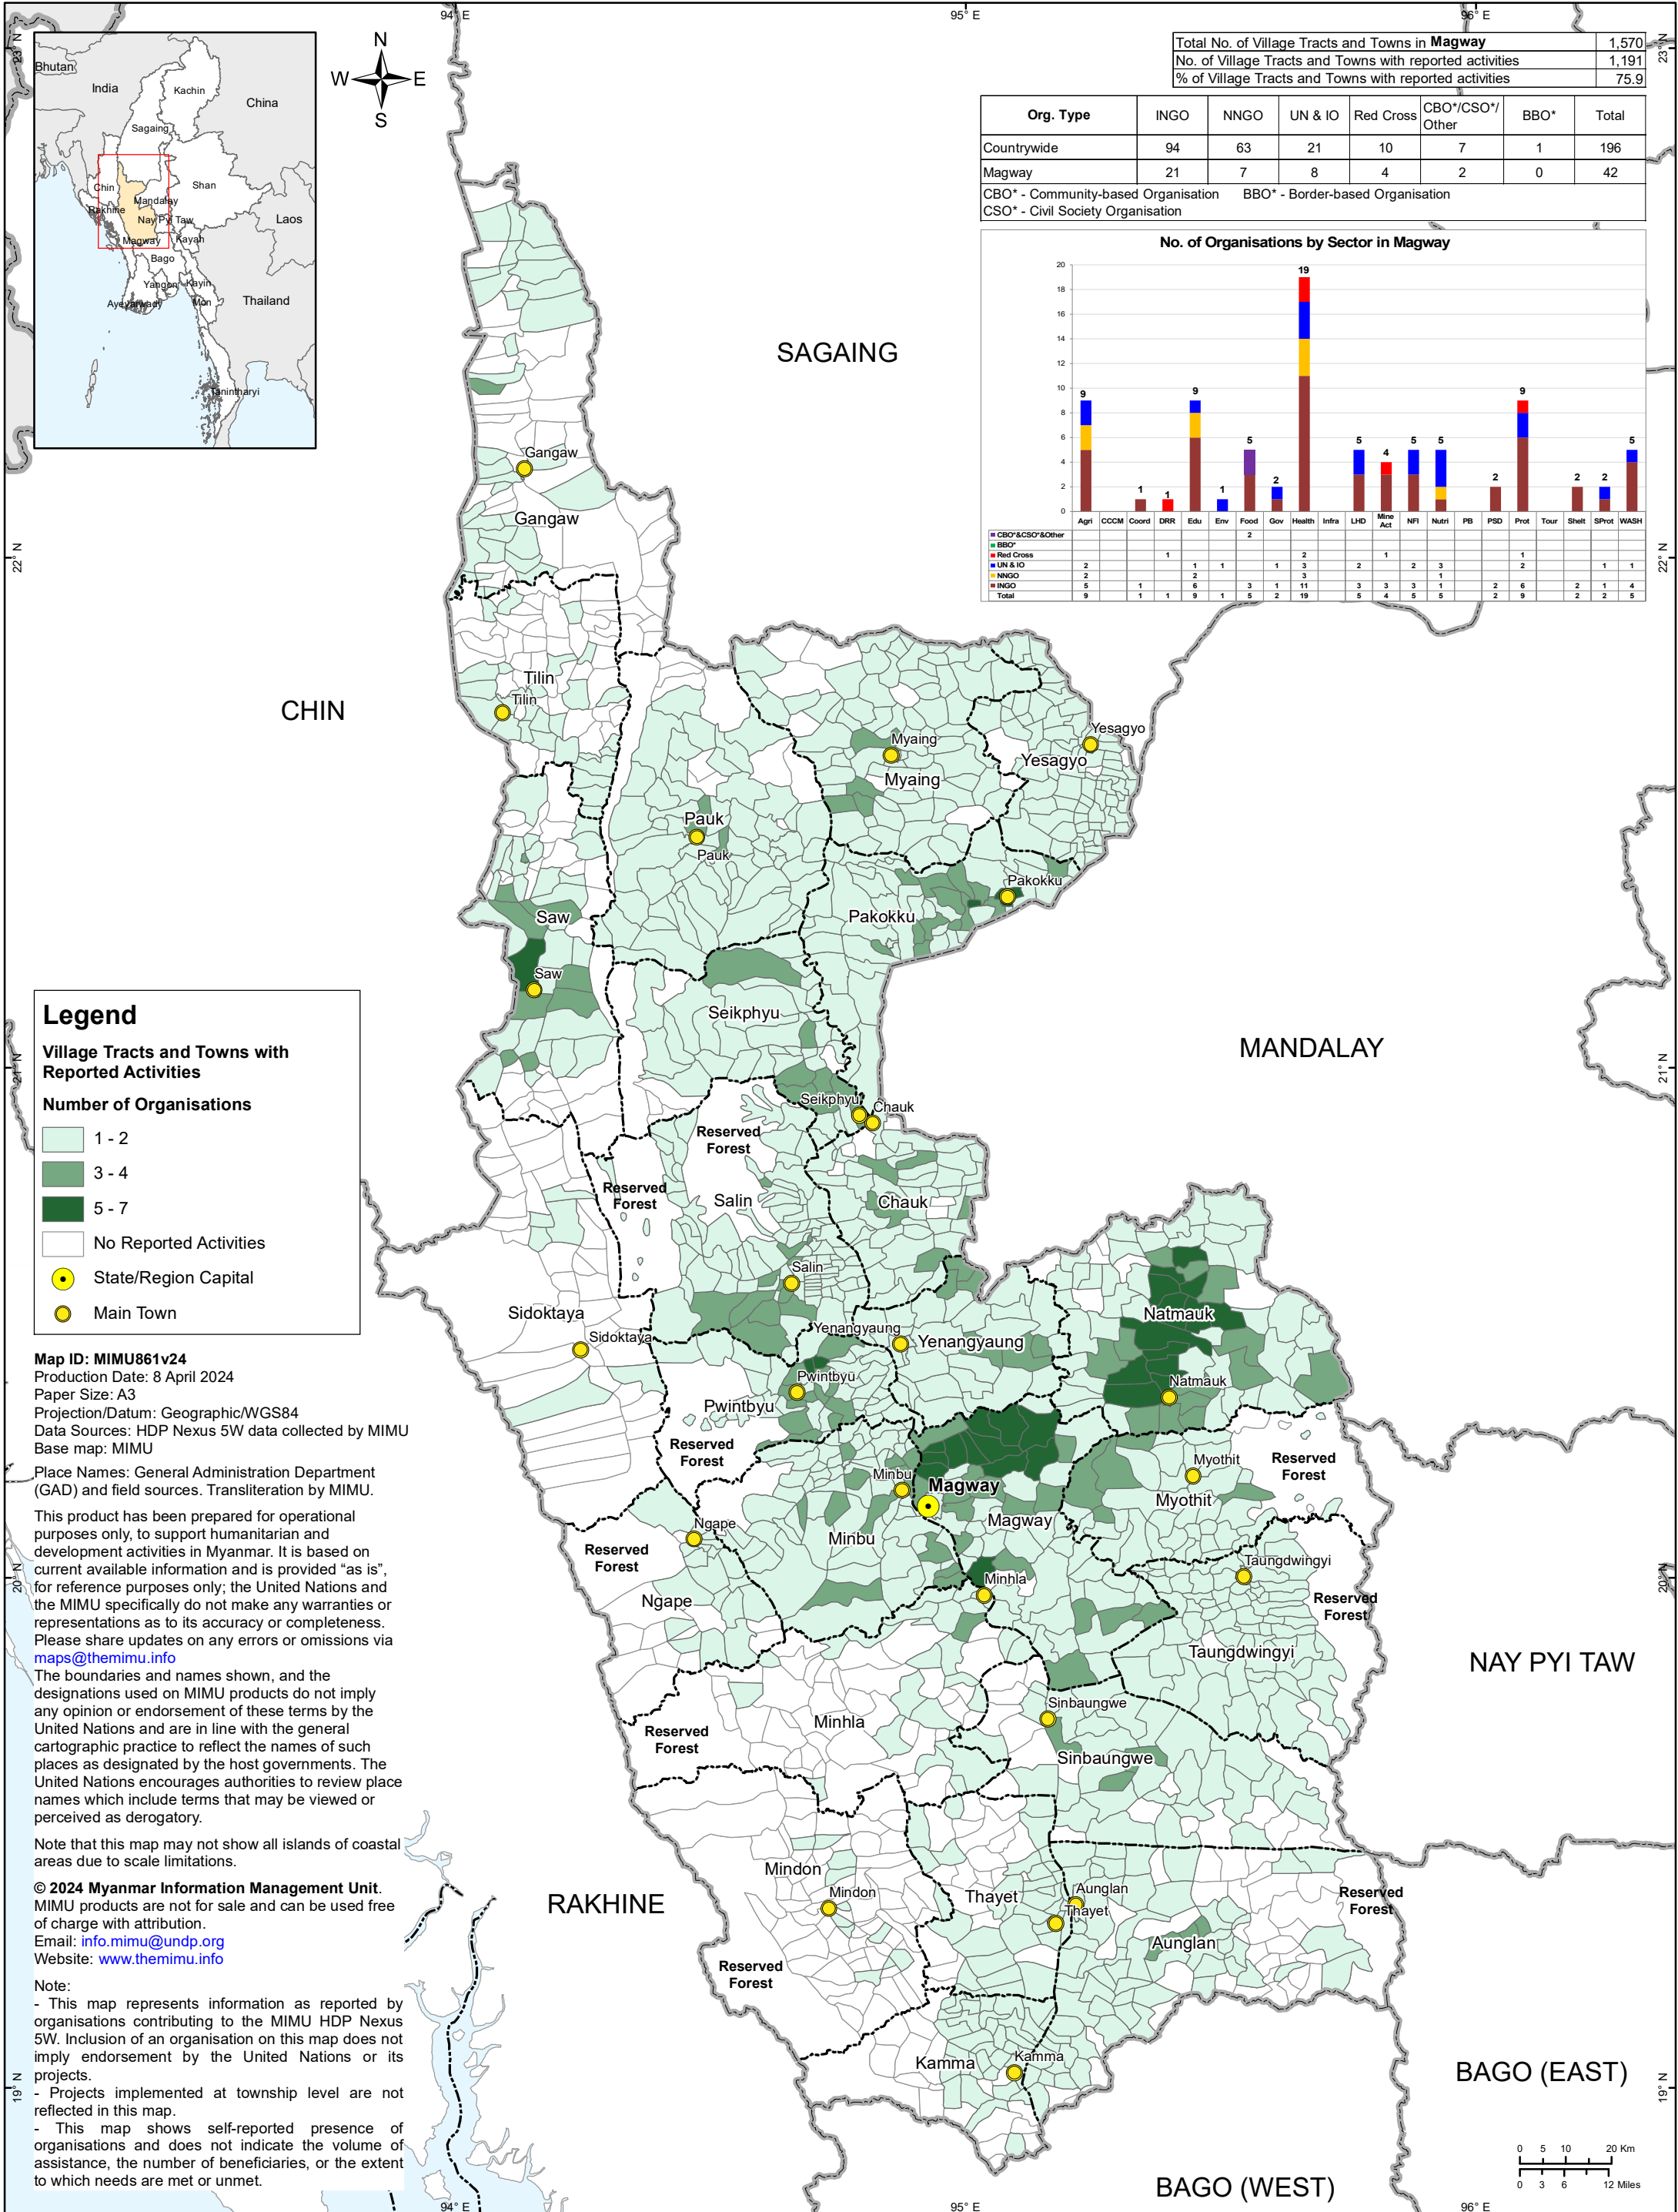

HDP Nexus 5W - All Sectors - MAGWAY

Projects Under Implementation as of February 29, 2024

Total No. of Village Tracts and Towns in Magway	1,570
No. of Village Tracts and Towns with reported activities	1,191
% of Village Tracts and Towns with reported activities	75.9

Org. Type	INGO	NNGO	UN & IO	Red Cross	CBO*/CSO*/Other	BBO*	Total
Countrywide	94	63	21	10	7	1	196
Magway	21	7	8	4	2	0	42

CBO* - Community-based Organisation BBO* - Border-based Organisation
CSO* - Civil Society Organisation

Legend

Village Tracts and Towns with Reported Activities

Number of Organisations

- Light Green: 1 - 2
- Medium Green: 3 - 4
- Dark Green: 5 - 7
- White: No Reported Activities

Yellow Circle: State/Region Capital
Orange Circle: Main Town

Map ID: MIMU861v24
 Production Date: 8 April 2024
 Paper Size: A3
 Projection/Datum: Geographic/WGS84
 Data Sources: HDP Nexus 5W data collected by MIMU
 Base map: MIMU

Place Names: General Administration Department (GAD) and field sources. Transliteration by MIMU.