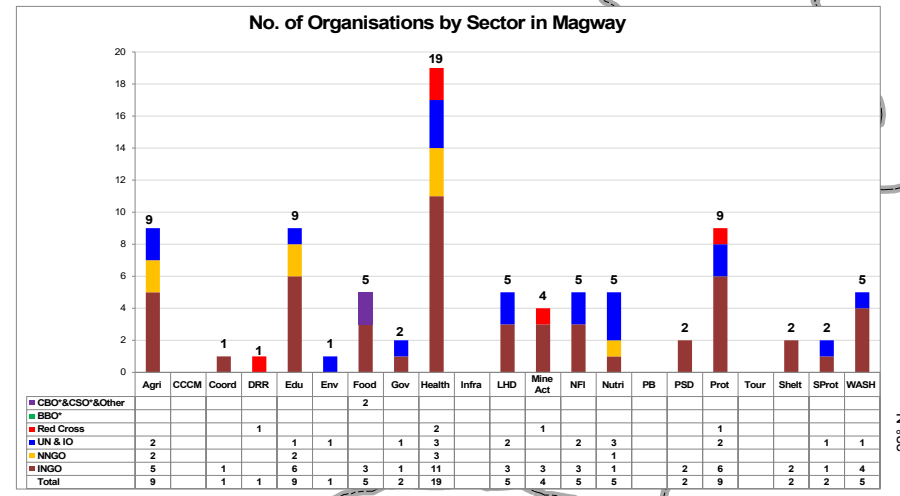

HDP Nexus 5W - All Sectors - MAGWAY

Projects Under Implementation as of February 29, 2024

Total No. of Village Tracts and Towns in Magway	1,570
No. of Village Tracts and Towns with reported activities	1,191
% of Village Tracts and Towns with reported activities	75.9

Org. Type	INGO	NNGO	UN & IO	Red Cross	CBO*/CSO*/Other	BBO*	Total
Countrywide	94	63	21	10	7	1	196
Magway	21	7	8	4	2	0	42

CBO* - Community-based Organisation BBO* - Border-based Organisation
CSO* - Civil Society Organisation

Legend

Village Tracts and Towns with Reported Activities

Number of Organisations

- Light Green: 1 - 2
- Medium Green: 3 - 4
- Dark Green: 5 - 7
- White: No Reported Activities

Yellow Circle: State/Region Capital
Orange Circle: Main Town