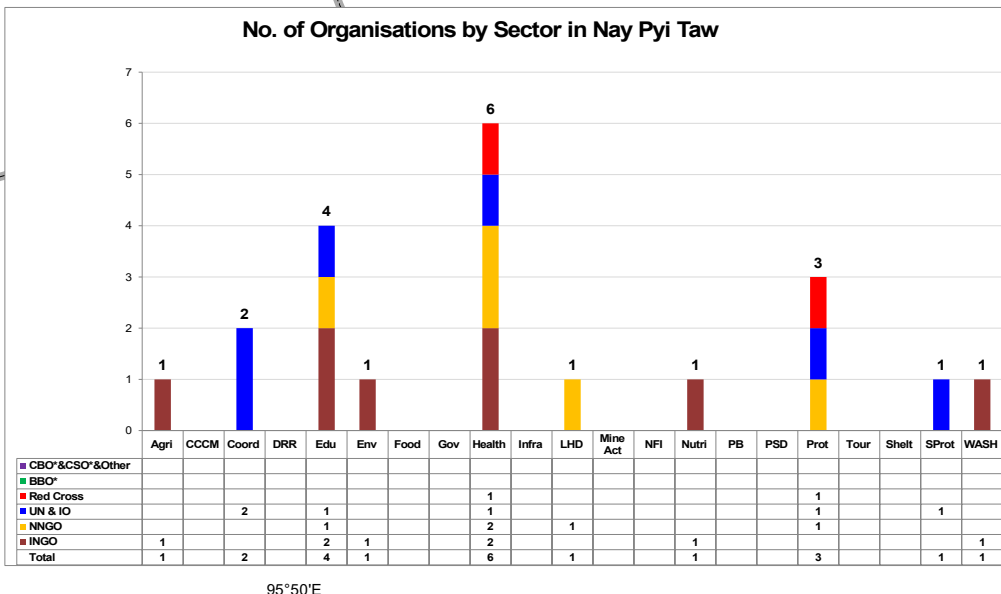

HDP Nexus 5W - All Sectors - NAY PYI TAW

Projects Under Implementation as of February 29, 2024

Total No. of Village Tracts and Towns in Nay Pyi Taw	196
No. of Village Tracts with reported activities	165
% of Village Tracts with reported activities	84.2

Org. Type	INGO	NNGO	UN & IO	Red Cross	CBO*/CSO*/Other	BBO*	Total
Countrywide	94	63	21	10	7	1	196
Nay Pyi Taw	7	4	4	2	0	0	17

CBO* - Community-based Organisation BBO* - Border-based Organisation
 CSO* - Civil Society Organisation