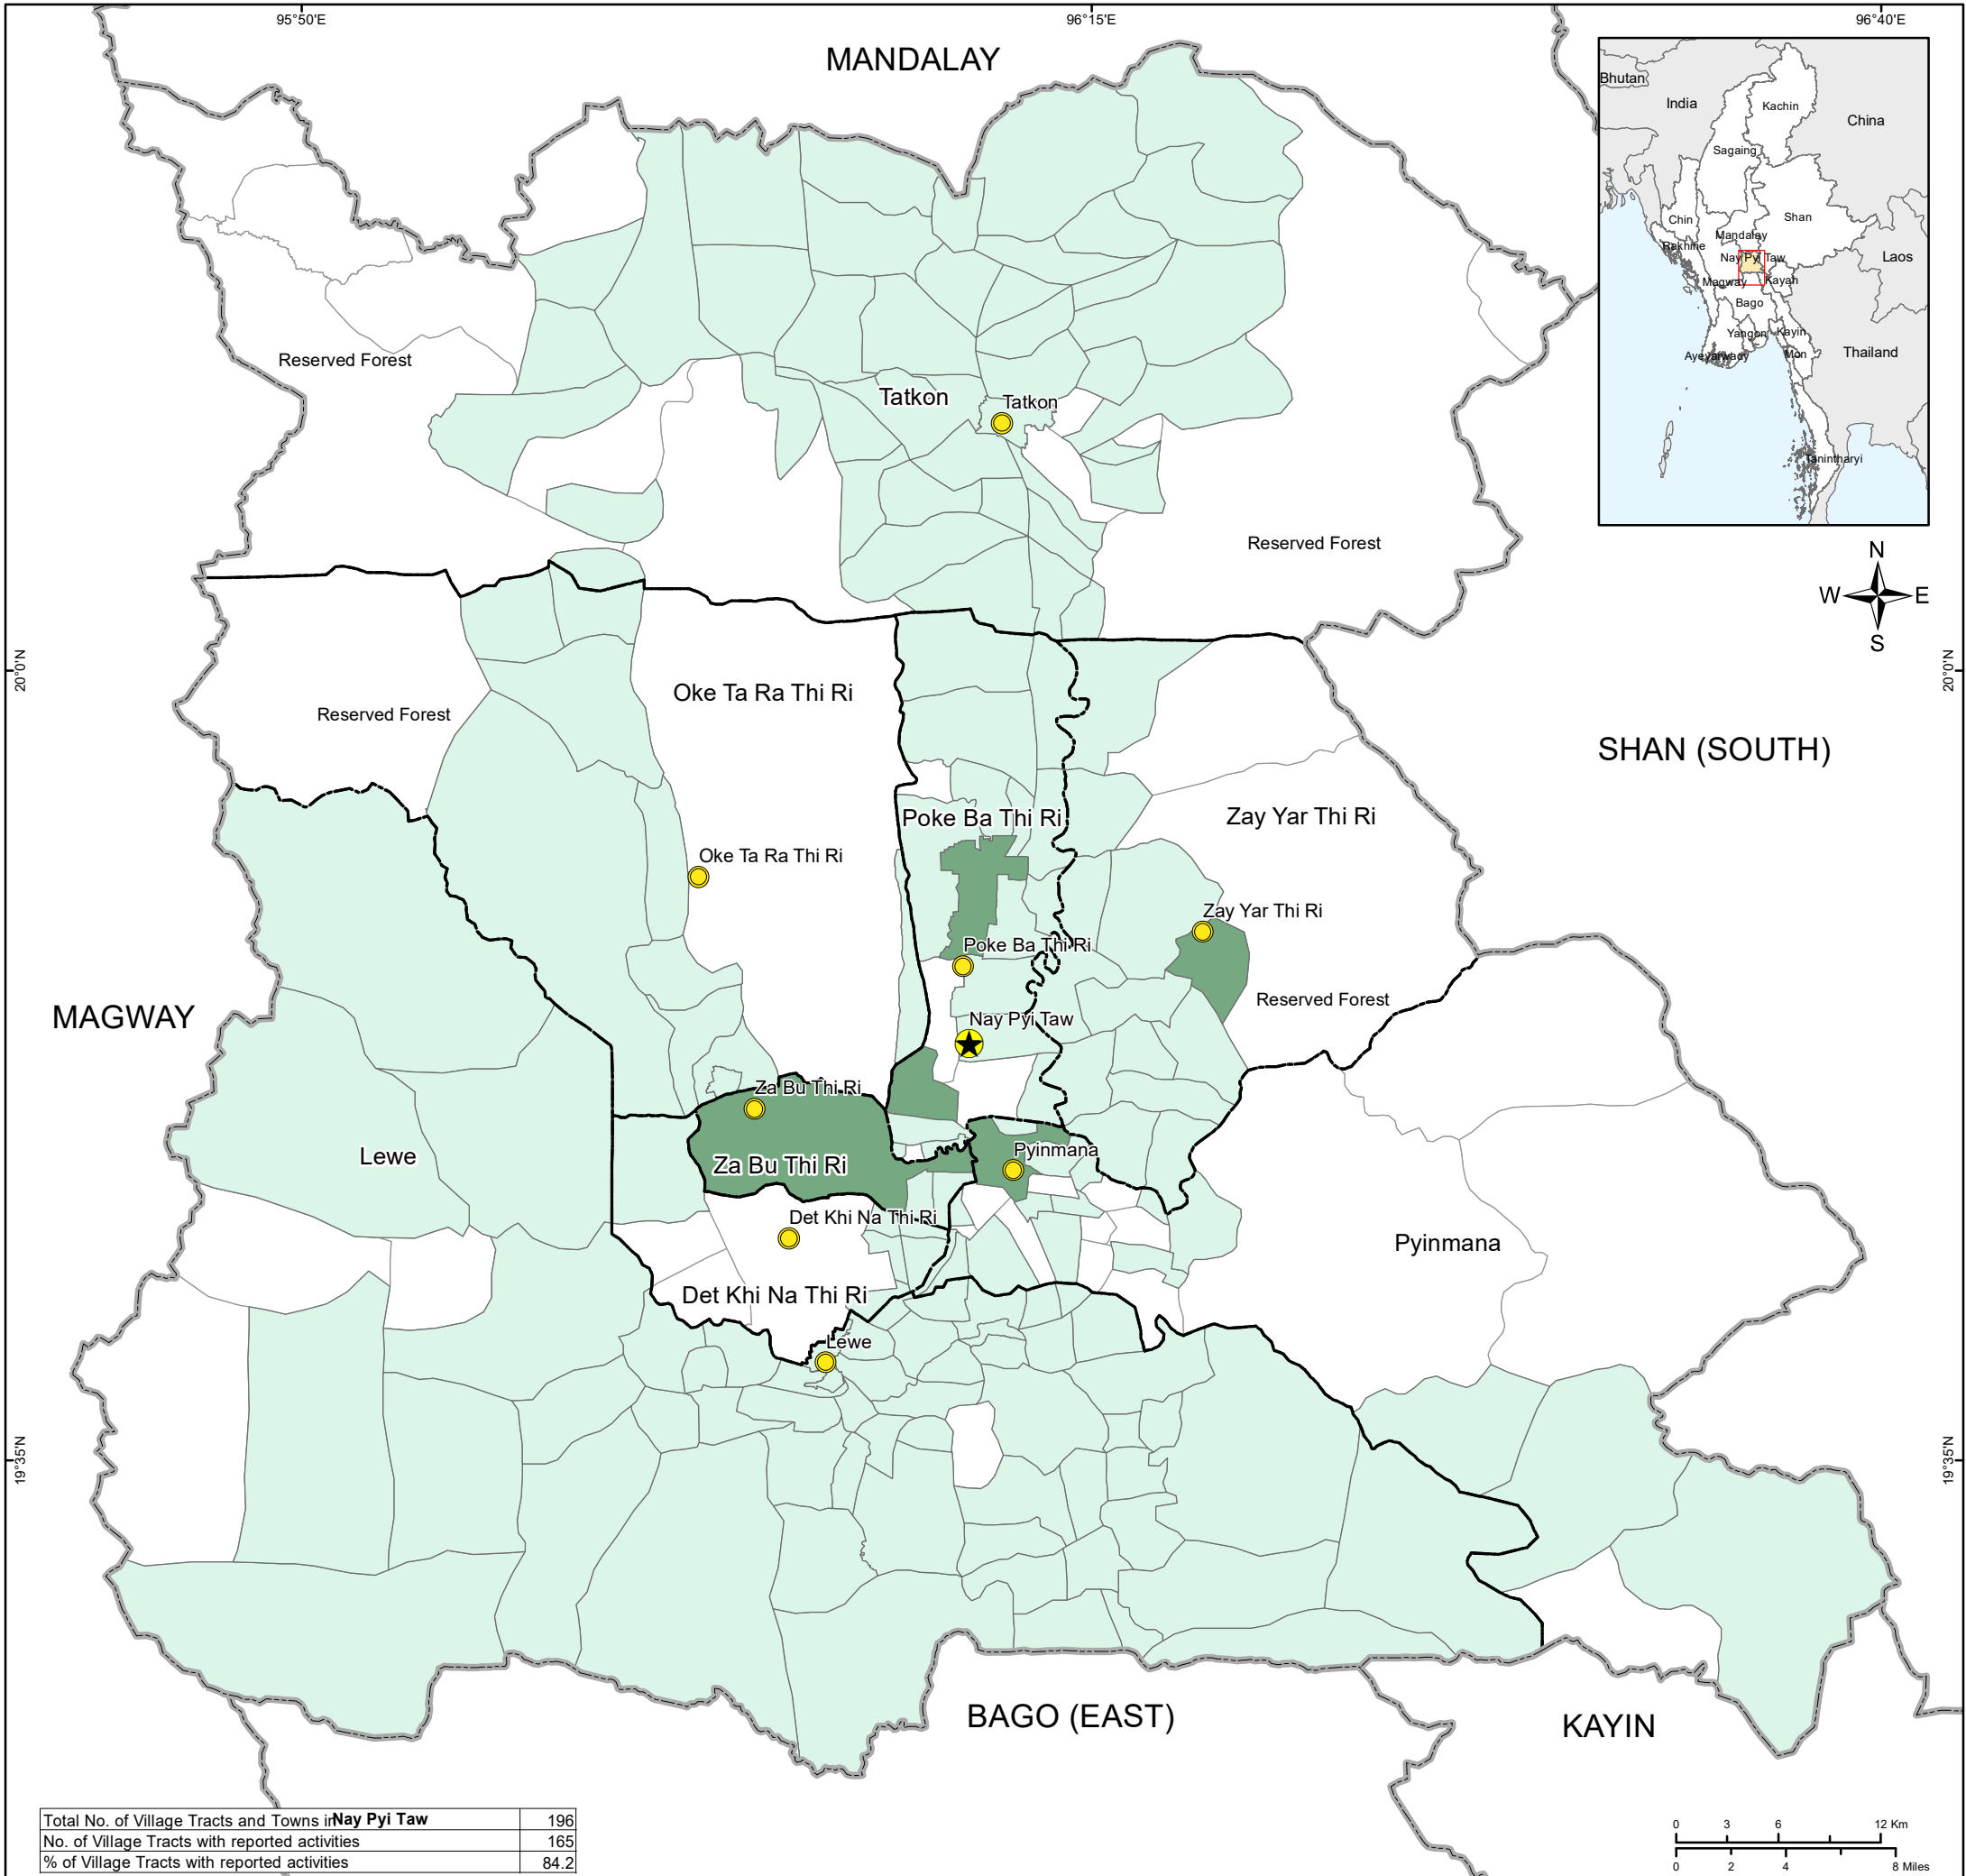

HDP Nexus 5W - All Sectors - NAY PYI TAW

Projects Under Implementation as of February 29, 2024

Total No. of Village Tracts and Towns in Nay Pyi Taw	196
No. of Village Tracts with reported activities	165
% of Village Tracts with reported activities	84.2

Org. Type	INGO	NNGO	UN & IO	Red Cross	CBO*/CSO*/Other	BBO*	Total
Countrywide	94	63	21	10	7	1	196
Nay Pyi Taw	7	4	4	2	0	0	17

CBO* - Community-based Organisation BBO* - Border-based Organisation
 CSO* - Civil Society Organisation

Legend

Village Tracts and Towns with Reported Activities

- Light Green: 1
- Dark Green: 2
- White: No Reported Activities
- Yellow Star: Union Capital
- Yellow Circle: Main Town

Map ID: MIMU861v21
 Production Date: 8 April 2024
 Paper Size: A3
 Projection/Datum: Geographic/WGS84
 Data Sources: HDP Nexus 5W data collected by MIMU
 Base map: MIMU
 Place Names: General Administration Department (GAD) and field sources. Transliteration by MIMU.

This product has been prepared for operational purposes only, to support humanitarian and development activities in Myanmar. It is based on current available information and is provided "as is", for reference purposes only; the United Nations and the MIMU specifically do not make any warranties or representations as to its accuracy or completeness. Please share updates on any errors or omissions via maps@themimu.info