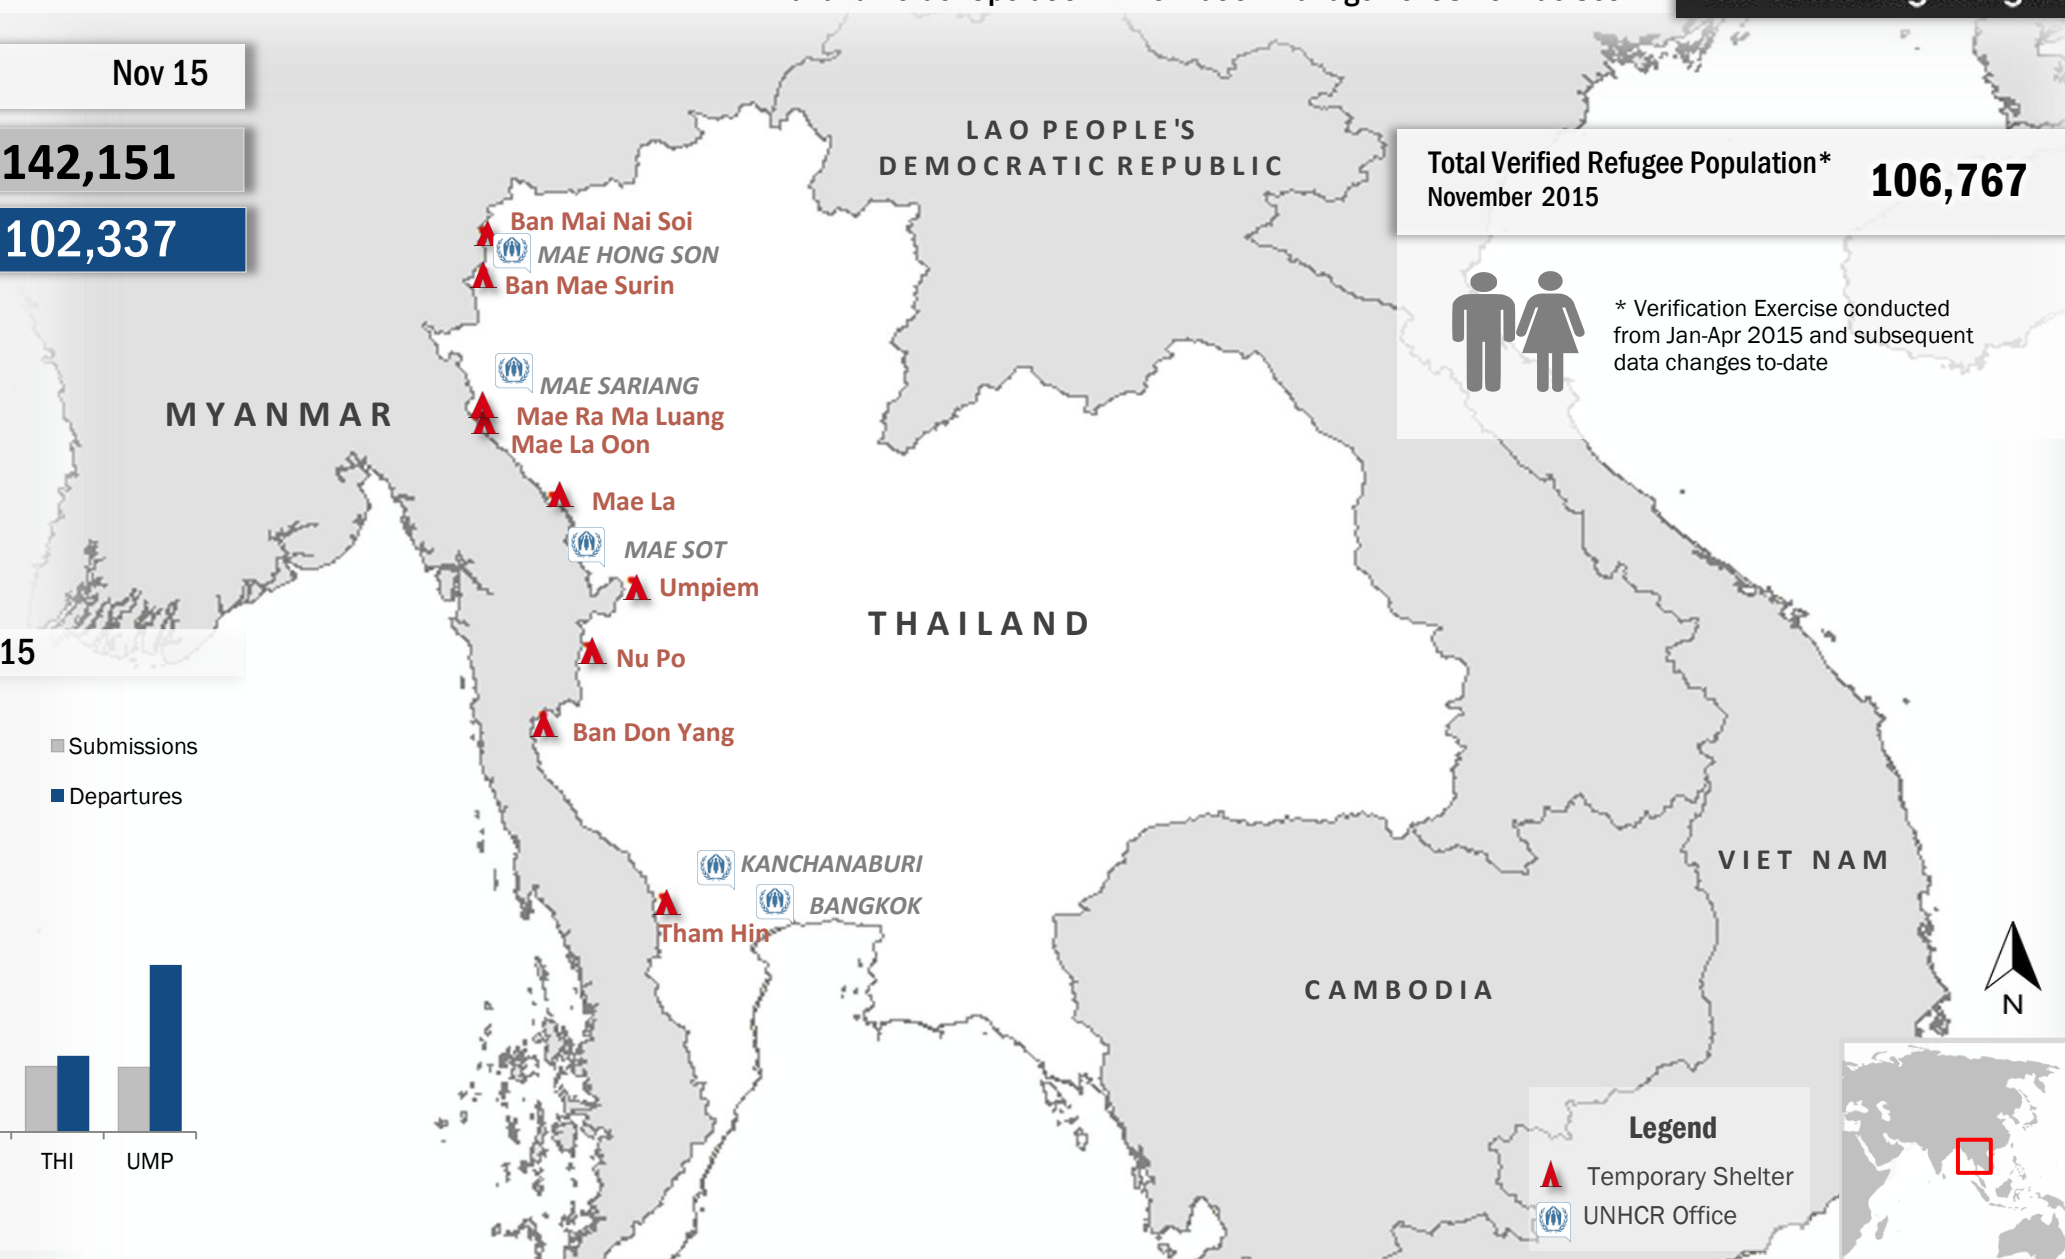

Resettlement of Myanmar Refugees from Temporary Shelters in Thailand

30 November 2015

Thailand Border Operation - Information Management Unit Mae Sot

Resettlement Figures 2005-2015

Nov 15

Total number of submissions **142,151**

Total number of departures **102,337**

Resettlement Progress in 2015

Nov 15

Total number of submissions **2,780**

Total number of departures **5,801**

Total Verified Refugee Population* **106,767**
November 2015

* Verification Exercise conducted from Jan-Apr 2015 and subsequent data changes to-date

Resettlement of Myanmar Refugees by location in 2015

Main destinations in 2015

Resettlement overview from 2005 - 2014 (in thousands)

Main destinations in 2005-2014

Source: UNHCR proGres database

For more information, contact: imumaesot@unhcr.org