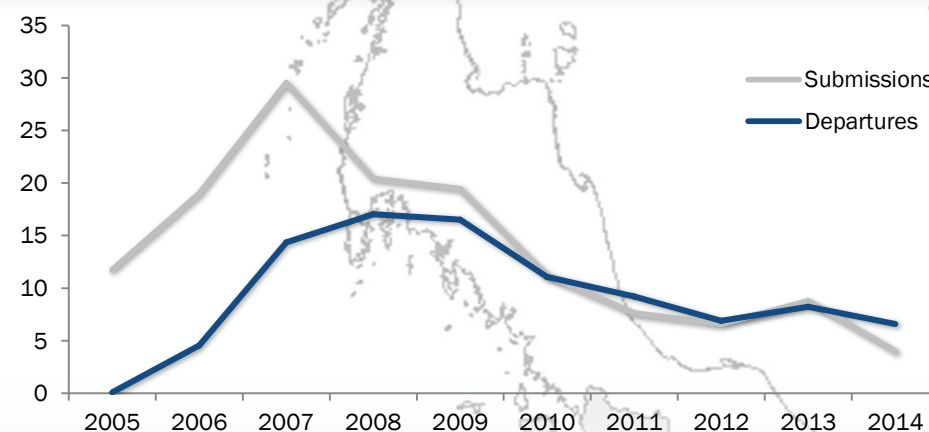

Total number of departures **102,337**

Resettlement Progress in 2015

Nov 15

Total number of submissions **2,780**

Total number of departures **5,801**

Total Verified Refugee Population* **106,767**
November 2015

* Verification Exercise conducted from Jan-Apr 2015 and subsequent data changes to-date

Resettlement of Myanmar Refugees by location in 2015

Main destinations in 2015

Resettlement overview from 2005 - 2014 (in thousands)