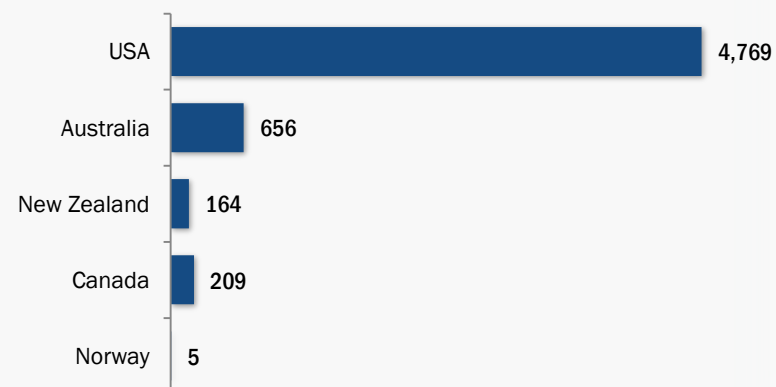

Resettlement of Myanmar Refugees from Temporary Shelters in Thailand

30 November 2015

Thailand Border Operation - Information Management Unit Mae Sot

Resettlement Figures 2005-2015

Nov 15

Total number of submissions **142,151**

Total number of departures **102,337**

Resettlement Progress in 2015

Nov 15

Total number of submissions **2,780**

Total number of departures **5,801**

Total Verified Refugee Population* **106,767**
November 2015

* Verification Exercise conducted from Jan-Apr 2015 and subsequent data changes to-date

Resettlement of Myanmar Refugees by location in 2015

Main destinations in 2015

Resettlement overview from 2005 - 2014 (in thousands)