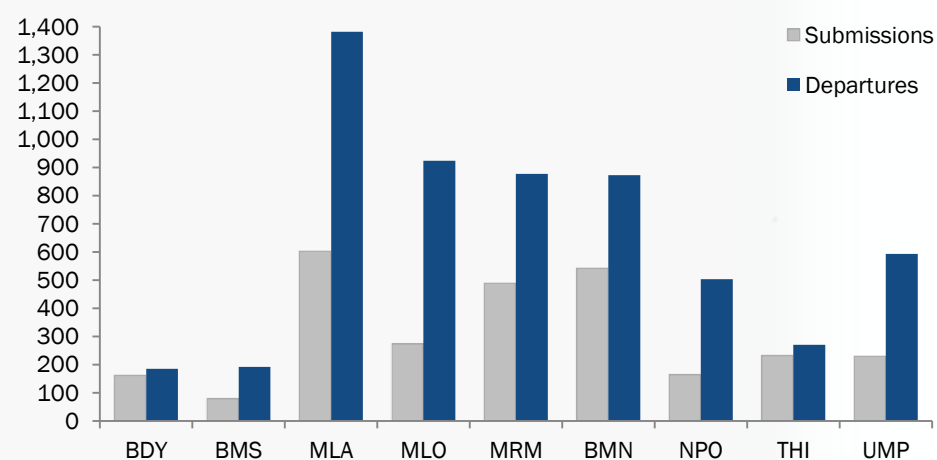

Resettlement of Myanmar Refugees from Temporary Shelters in Thailand

30 November 2015

Thailand Border Operation - Information Management Unit Mae Sot

Resettlement Figures 2005-2015

Nov 15

Total number of submissions **142,151**

Total number of departures **102,337**

Resettlement Progress in 2015

Nov 15

Total number of submissions **2,780**

Total number of departures **5,801**

Total Verified Refugee Population* **106,767**
November 2015

* Verification Exercise conducted from Jan-Apr 2015 and subsequent data changes to-date

Resettlement of Myanmar Refugees by location in 2015

Main destinations in 2015

Resettlement overview from 2005 - 2014 (in thousands)