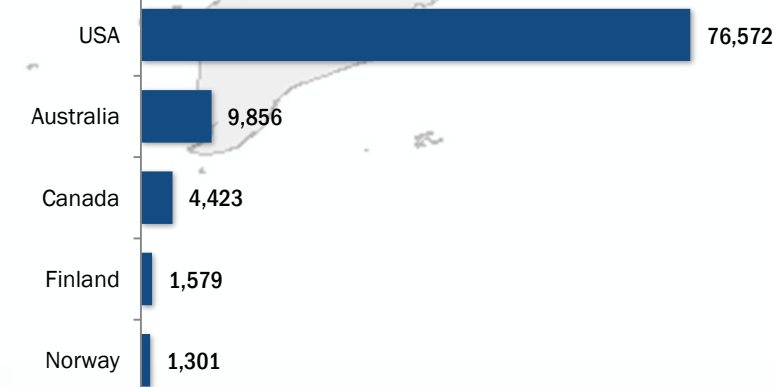

Main destinations in 2005-2014

Source: UNHCR proGres database

For more information, contact: imumaesot@unhcr.org