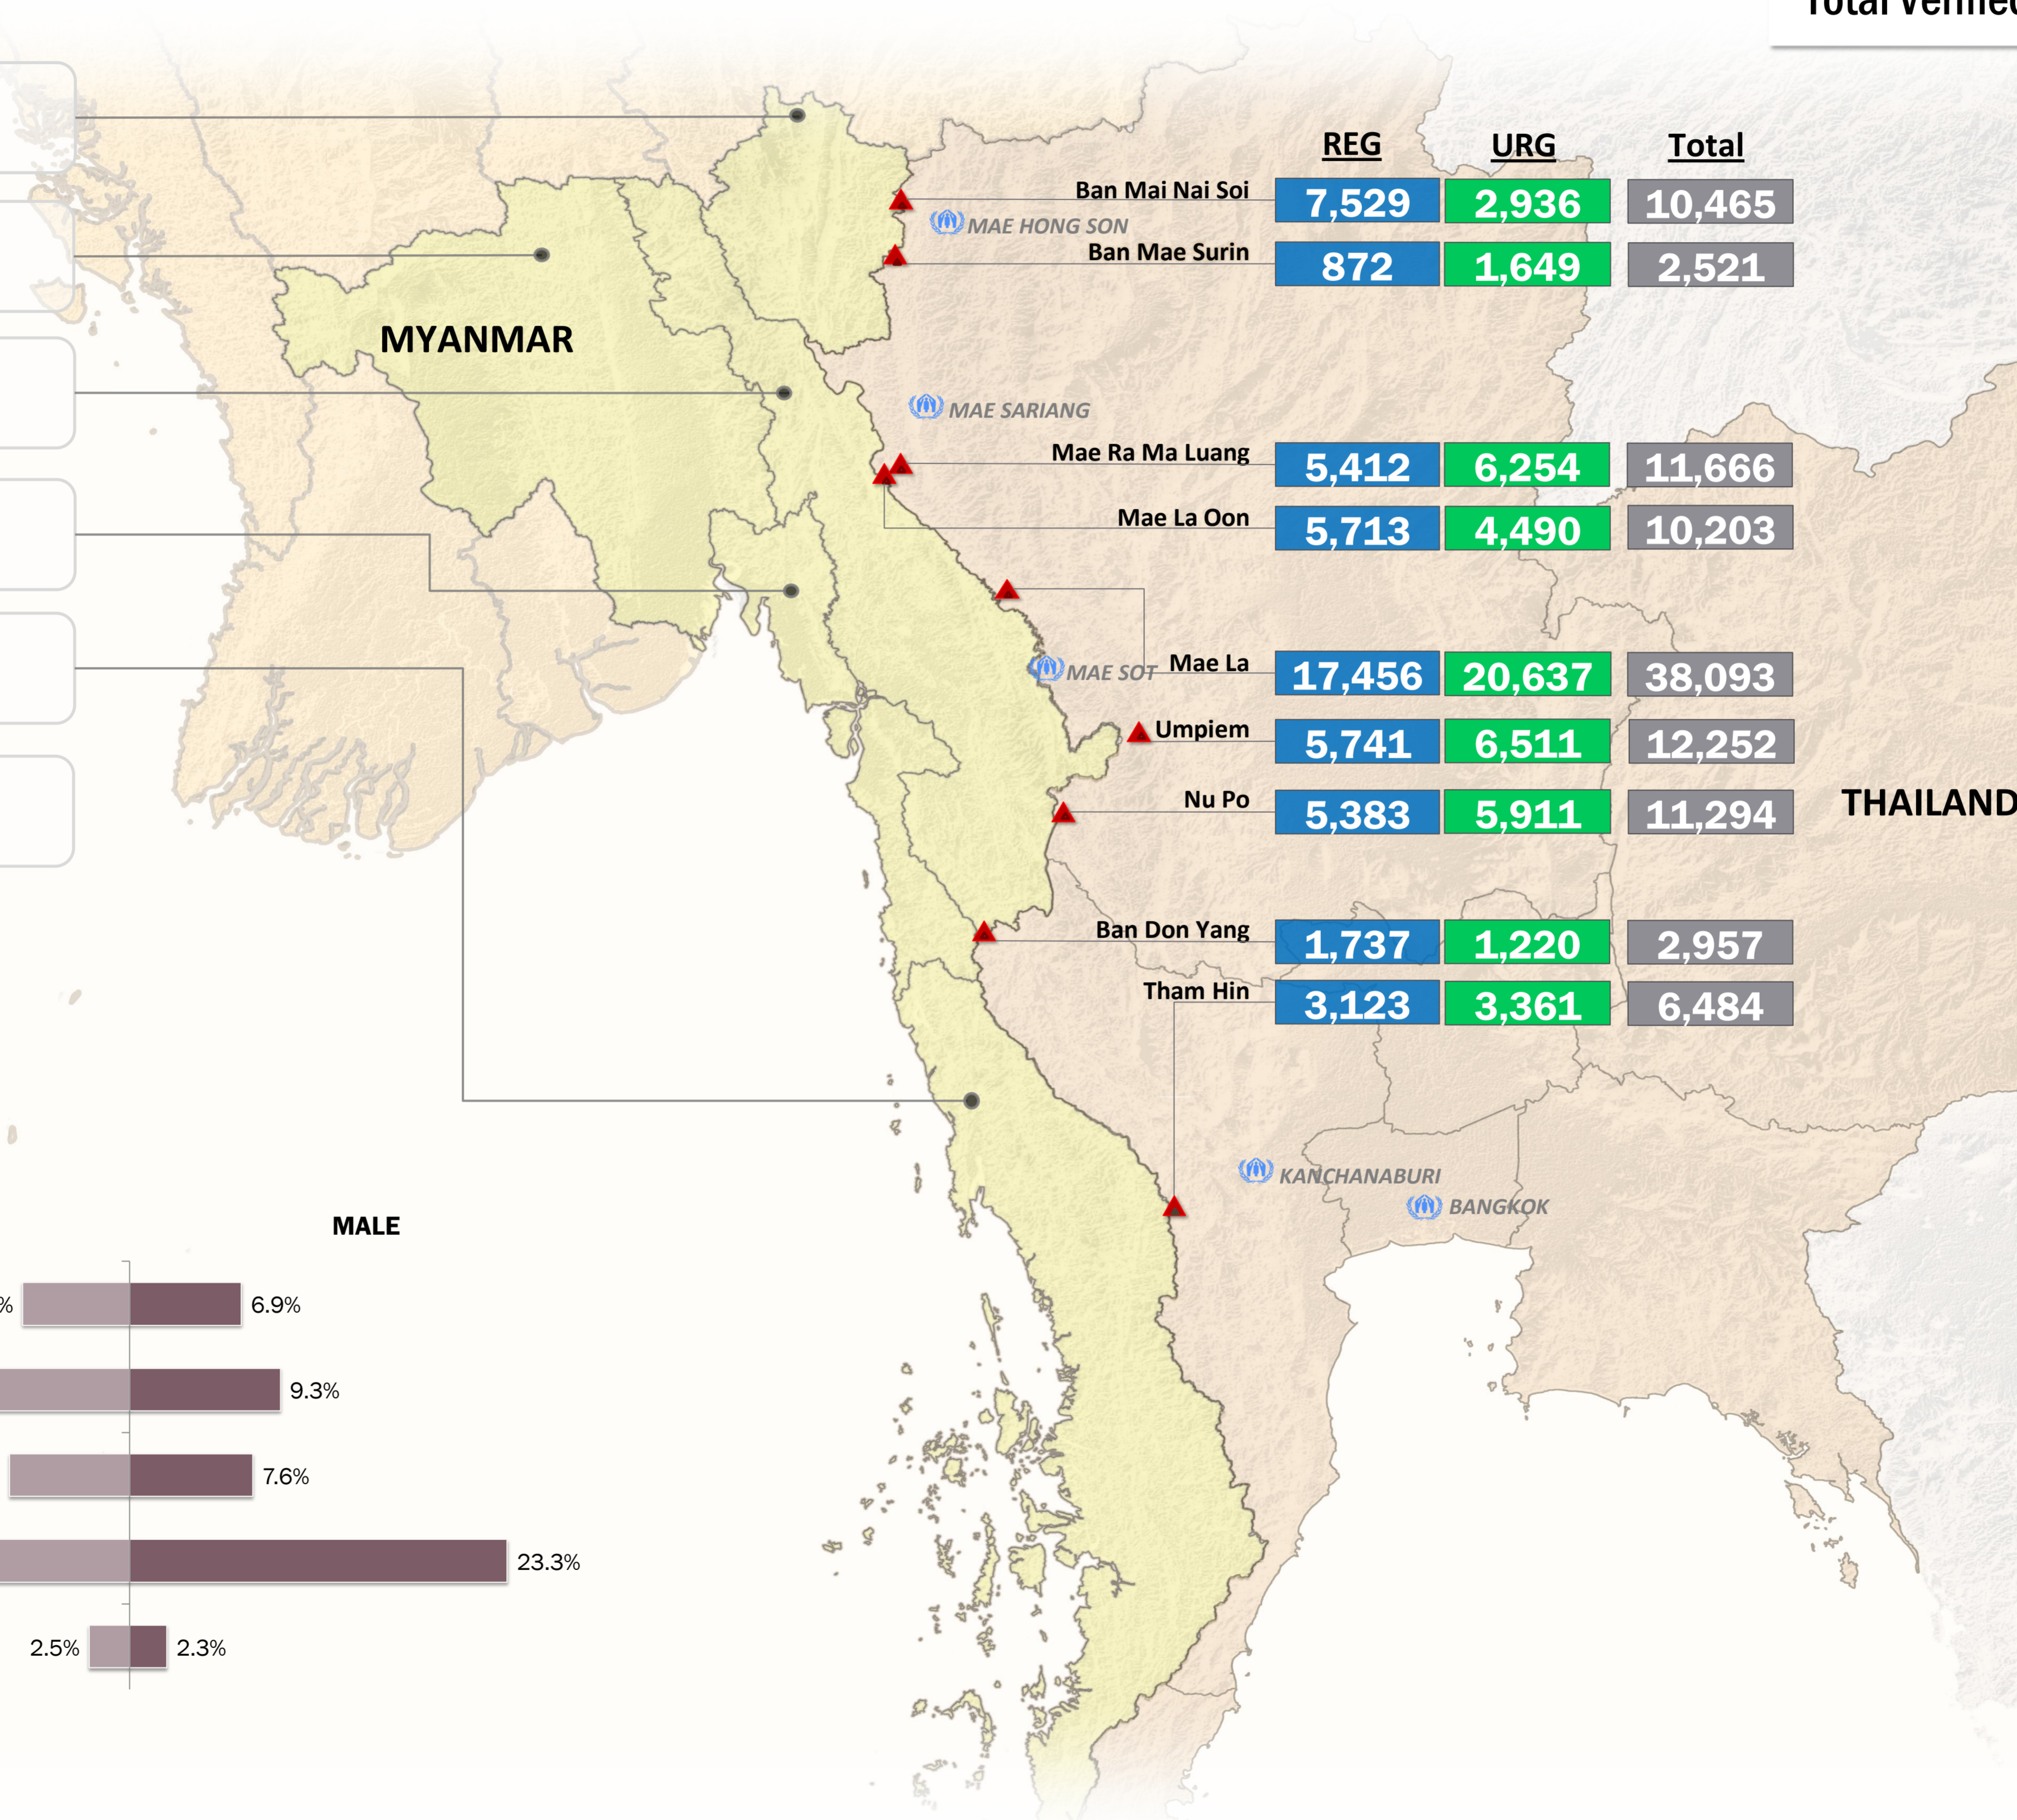

Main States/Regions of Origin

Based on registered refugee population

Total Verified Refugee Population*

105,935

* Verification Exercise conducted from Jan-Apr 2015 and subsequent data changes to-date

Registered population **52,966**

Unregistered population **52,969**

Age and Gender

Legend

- ▲ Temporary Shelter
- UNHCR Office

Religion

Ethnicity