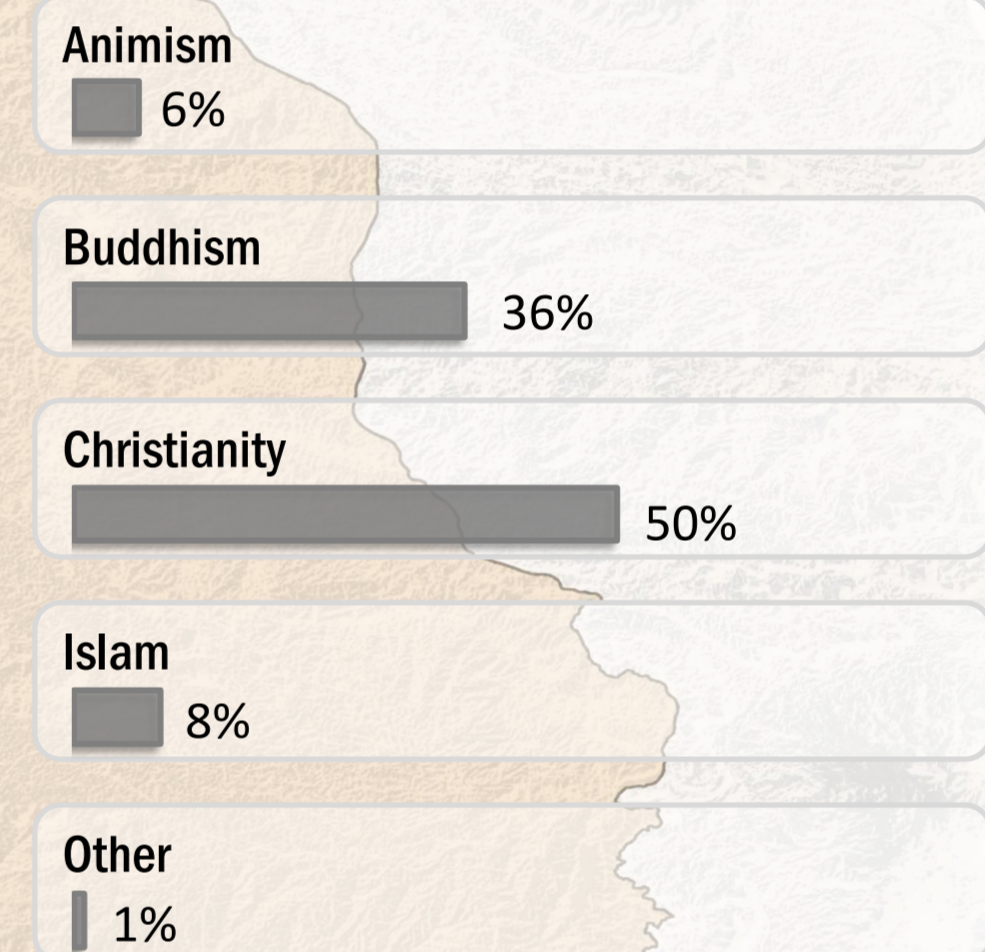

Main States/Regions of Origin

Based on registered refugee population

Total Verified Refugee Population*

105,935

* Verification Exercise conducted from Jan-Apr 2015 and subsequent data changes to-date

Registered population **52,966**

Unregistered population **52,969**

Age and Gender

Legend

- ▲ Temporary Shelter
- UNHCR Office

Religion

Ethnicity