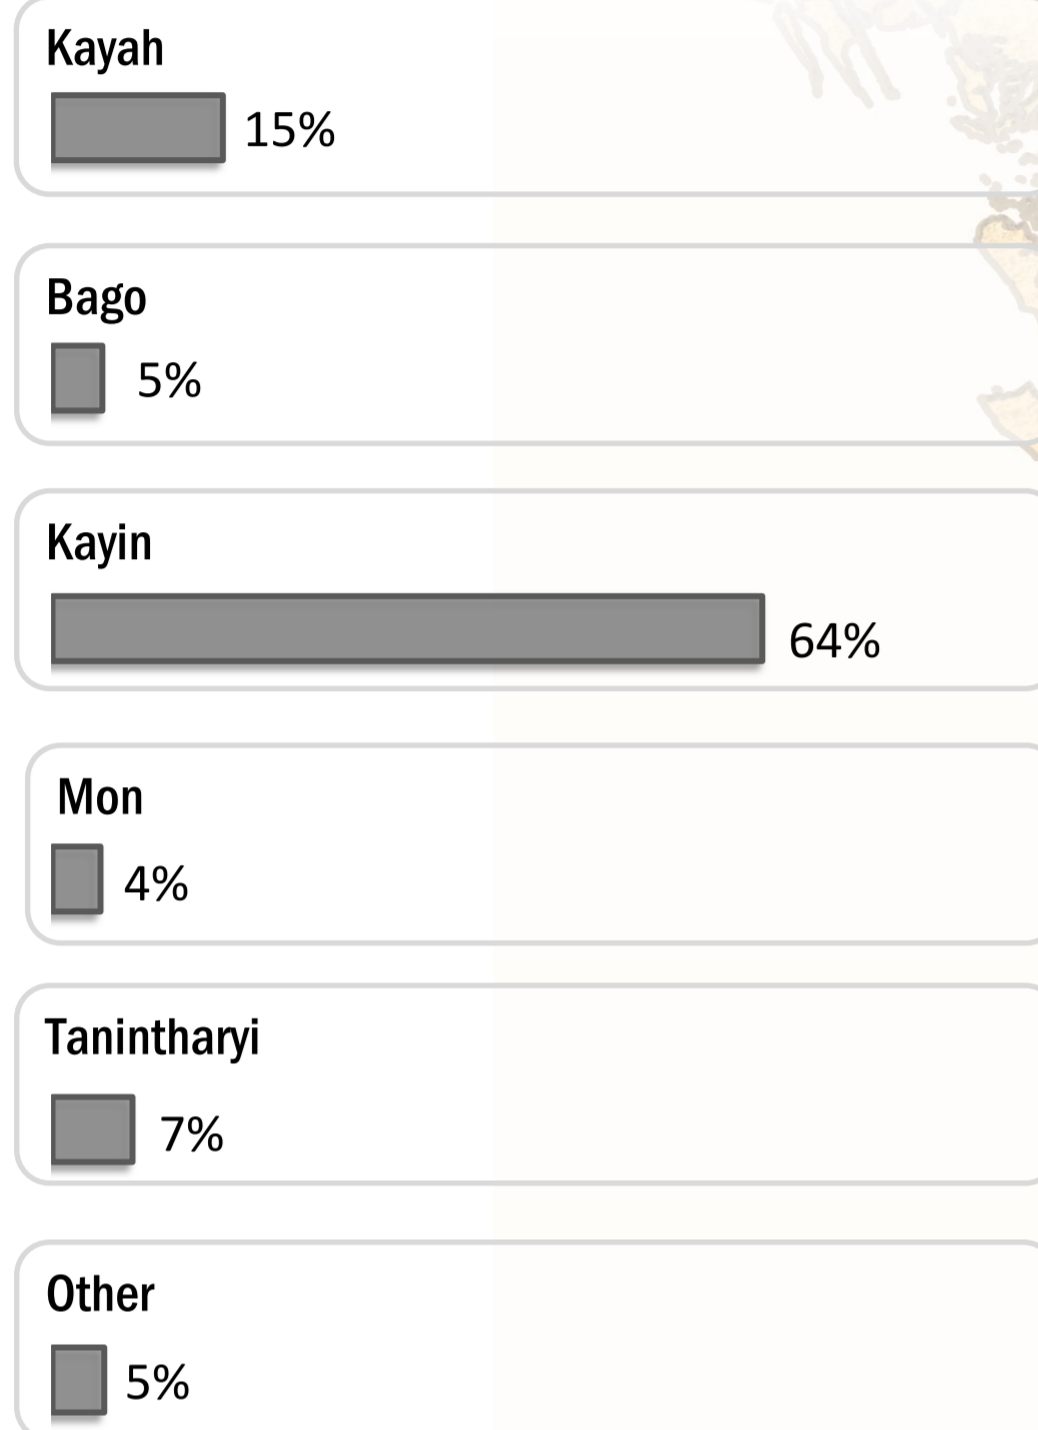

Main States/Regions of Origin

Based on registered refugee population

Total Verified Refugee Population*

105,935

* Verification Exercise conducted from Jan-Apr 2015 and subsequent data changes to-date

Registered population **52,966**

Unregistered population **52,969**

Age and Gender

Legend

- ▲ Temporary Shelter
- UNHCR Office

Religion

Ethnicity