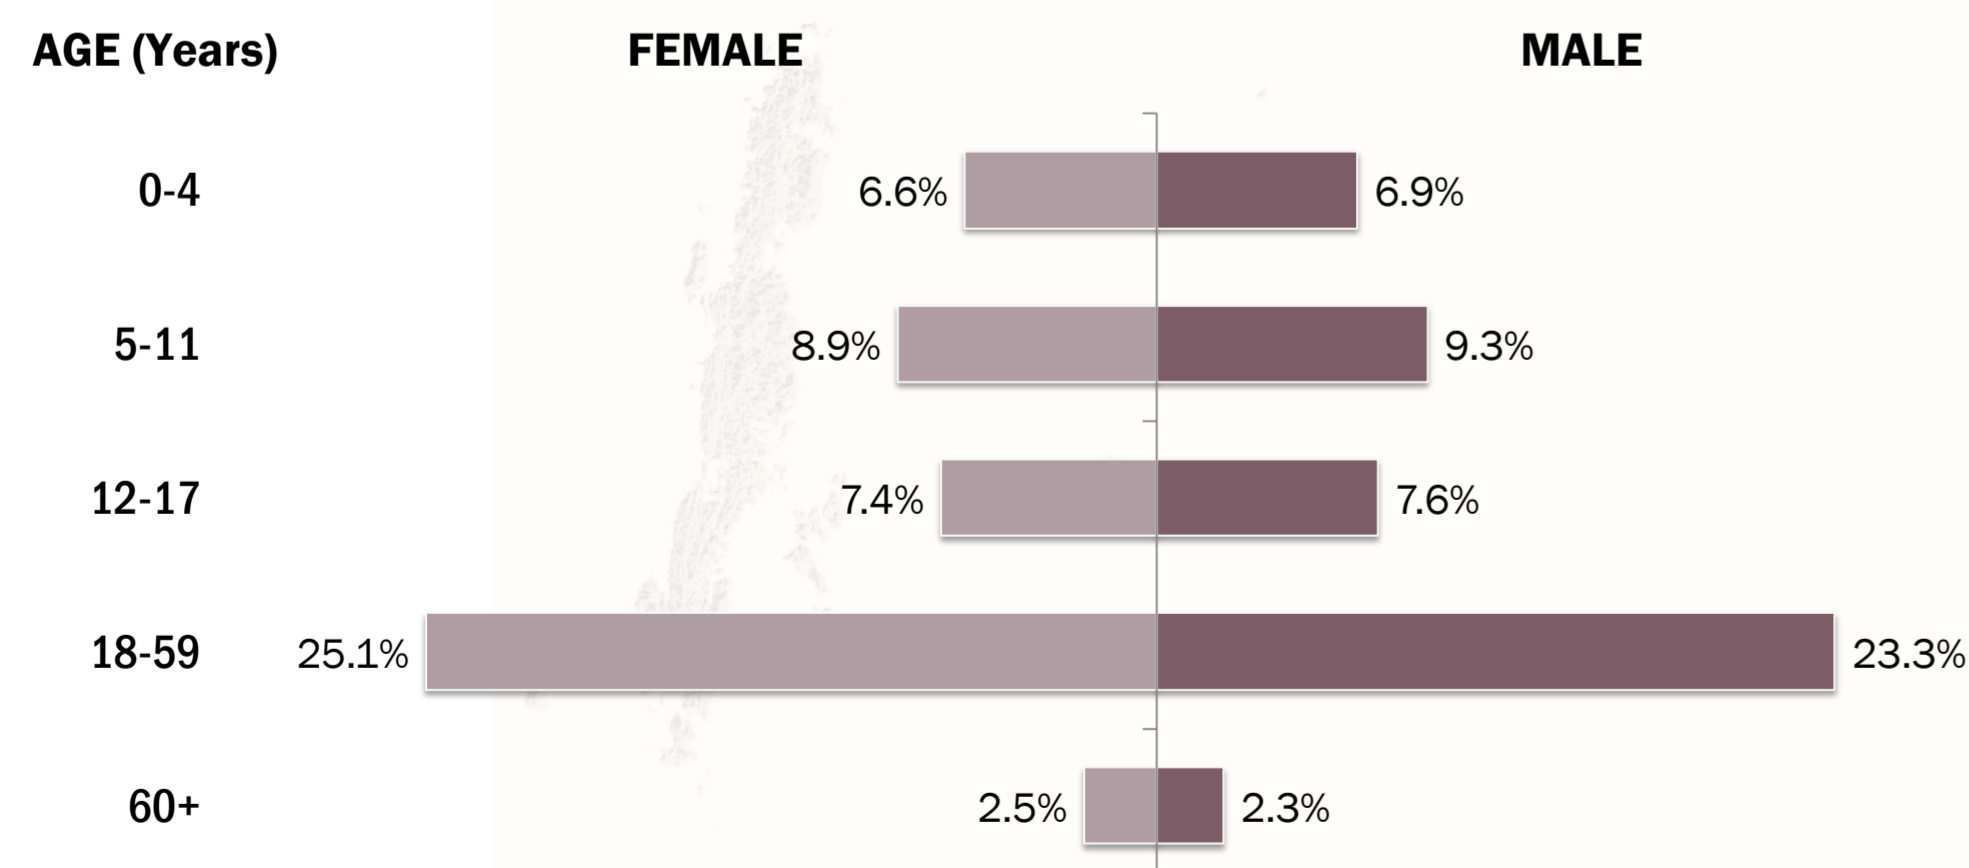

Main States/Regions of Origin

Based on registered refugee population

Total Verified Refugee Population*

105,935

* Verification Exercise conducted from Jan-Apr 2015 and subsequent data changes to-date

Registered population **52,966**

Unregistered population **52,969**

Age and Gender

Legend

- ▲ Temporary Shelter
- UNHCR Office

Religion

Ethnicity