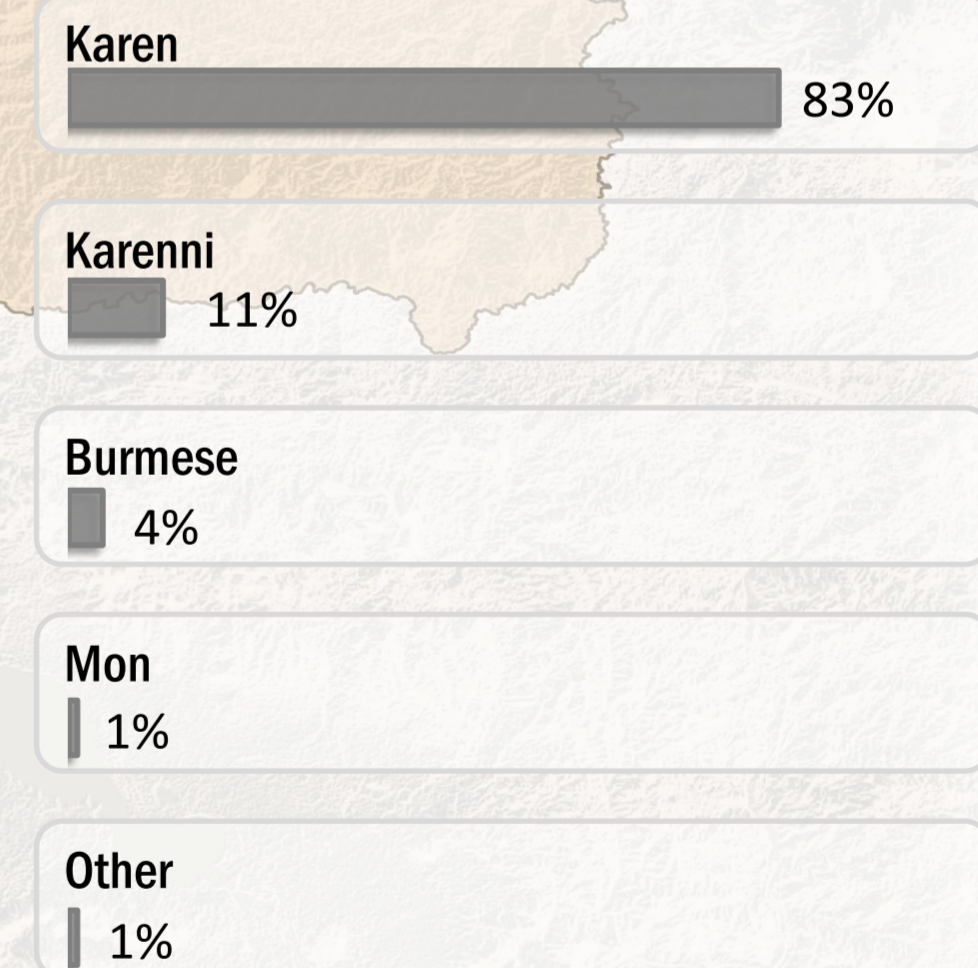

Main States/Regions of Origin

Based on registered refugee population

Total Verified Refugee Population*

106,767

* According to Verification Exercise conducted from Jan-Apr 2015 and subsequent data changes to-date

Religion

Ethnicity

Age and Gender

Legend

- ▲ Temporary Shelter
- 🏠 UNHCR Office