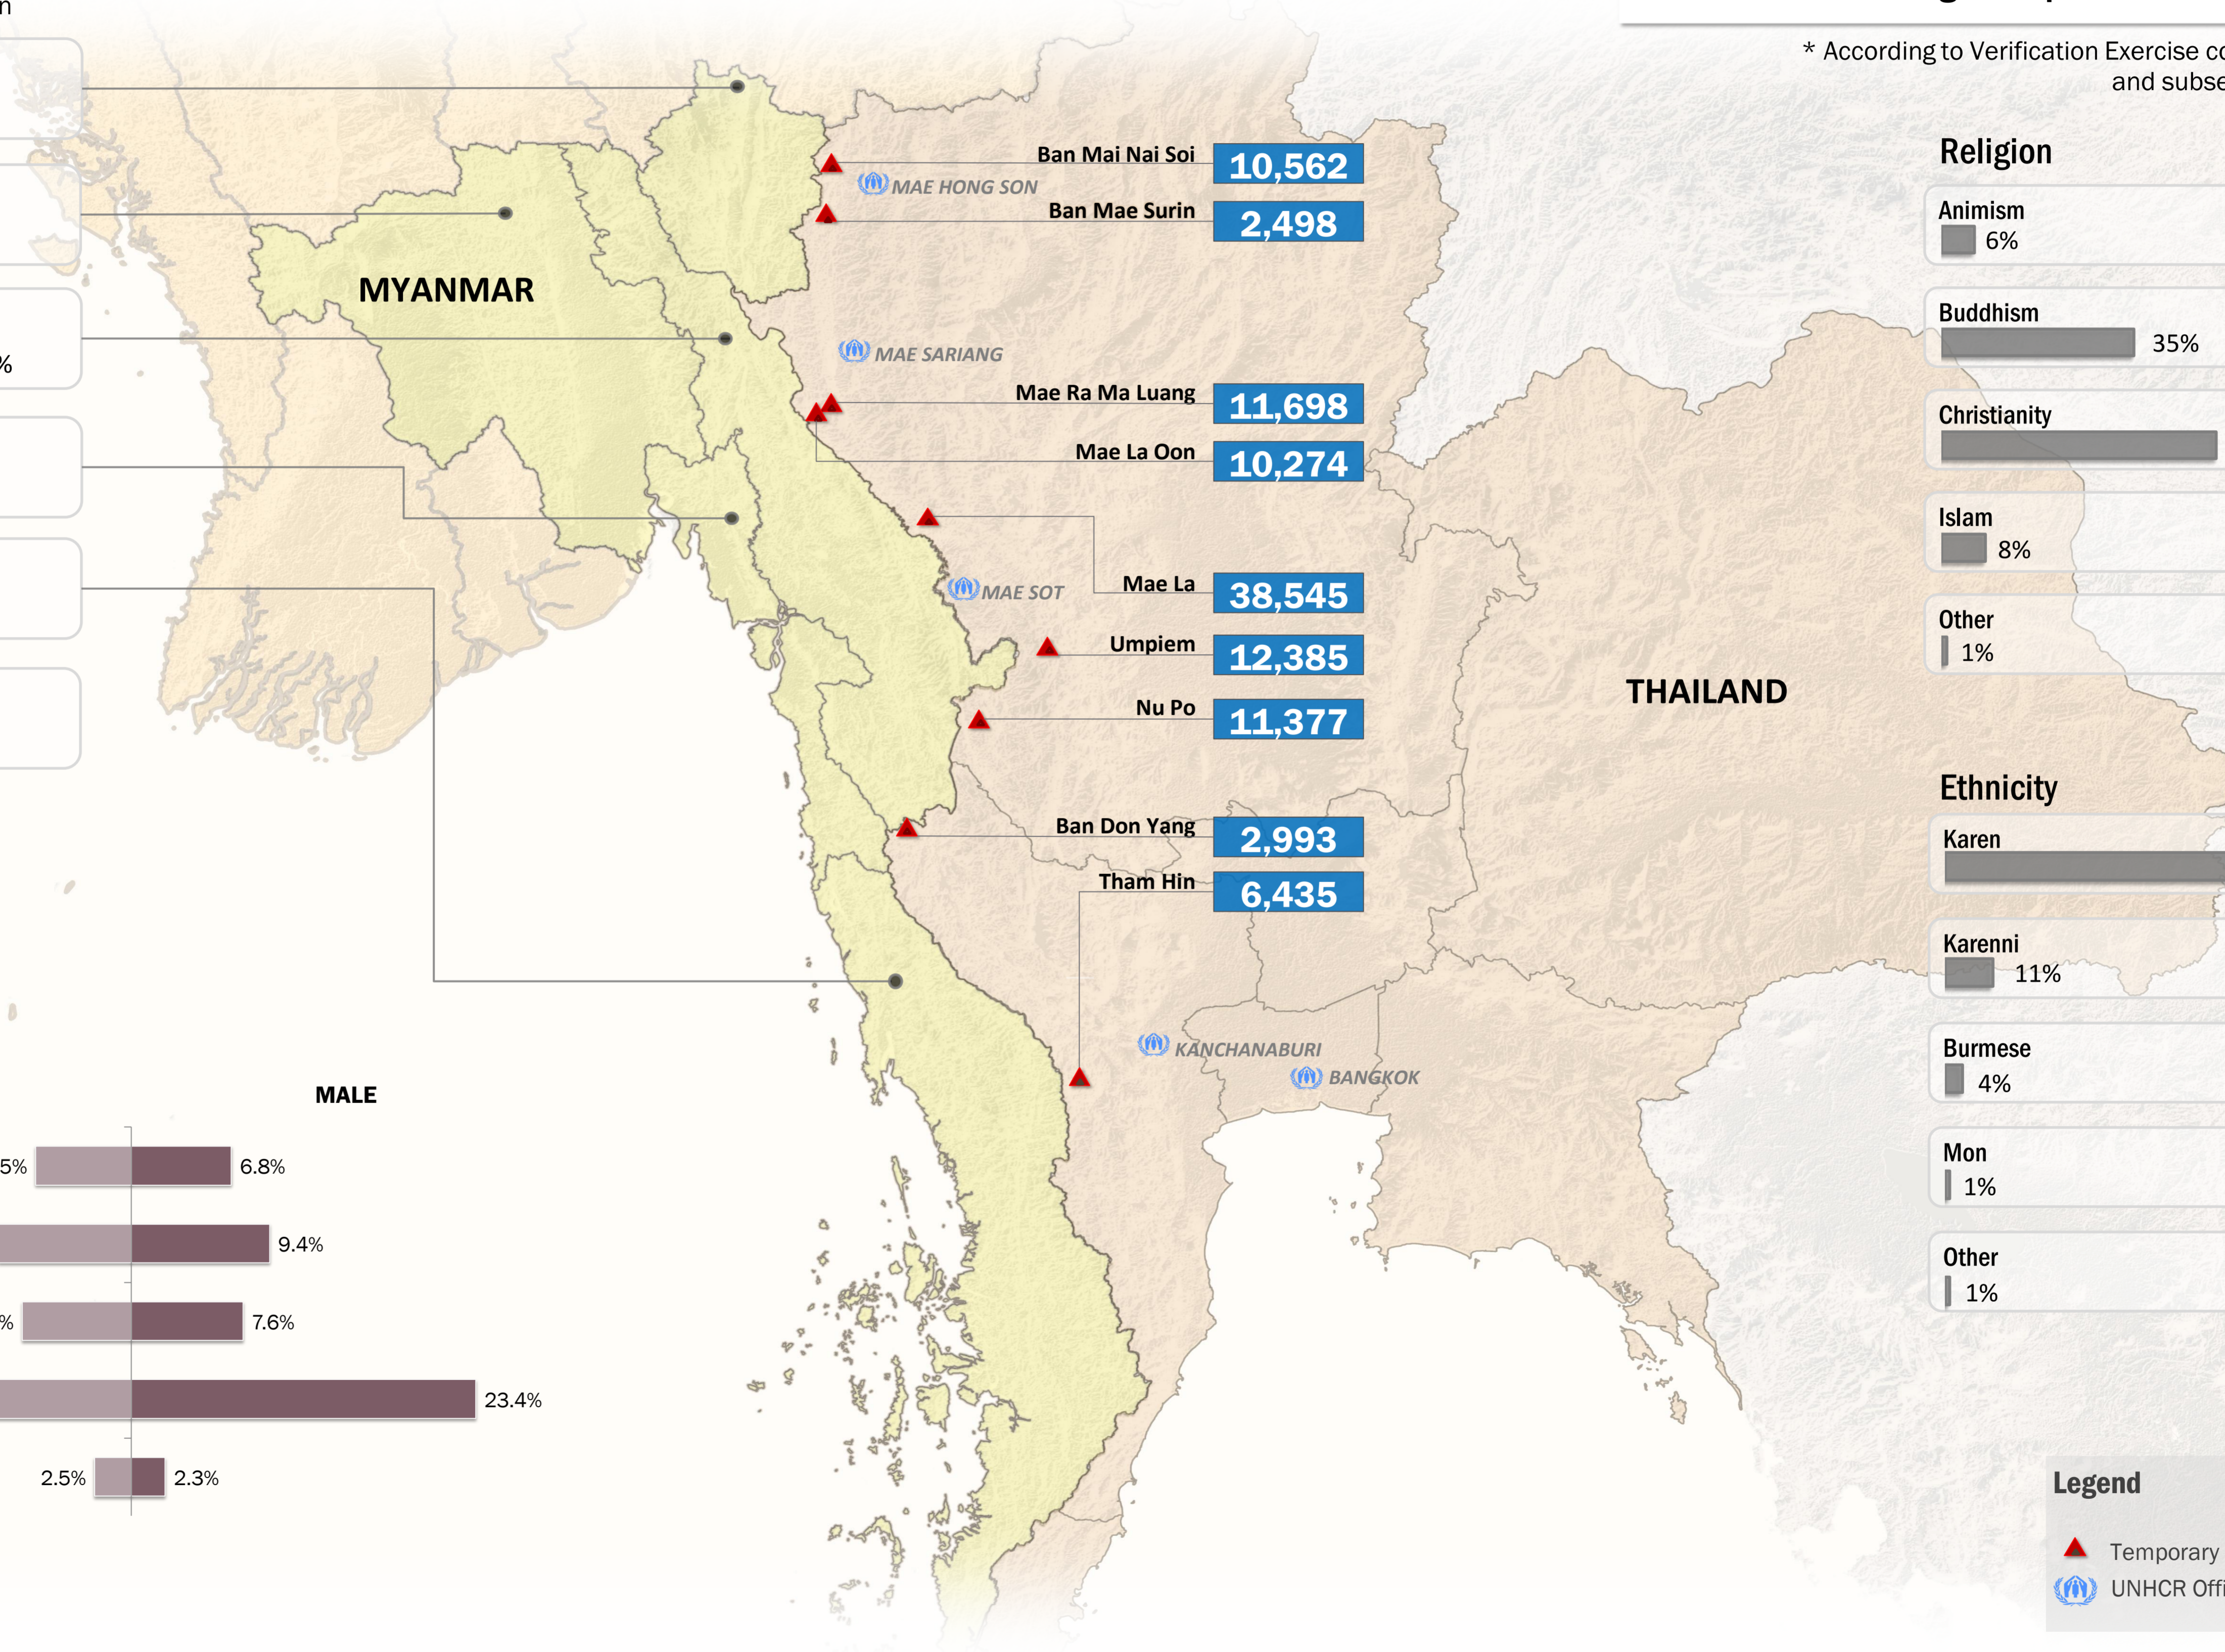

Main States/Regions of Origin

Based on registered refugee population

Total Verified Refugee Population*

106,767

* According to Verification Exercise conducted from Jan-Apr 2015 and subsequent data changes to-date

Religion

Ethnicity

Age and Gender

Legend

- ▲ Temporary Shelter
- 🏠 UNHCR Office