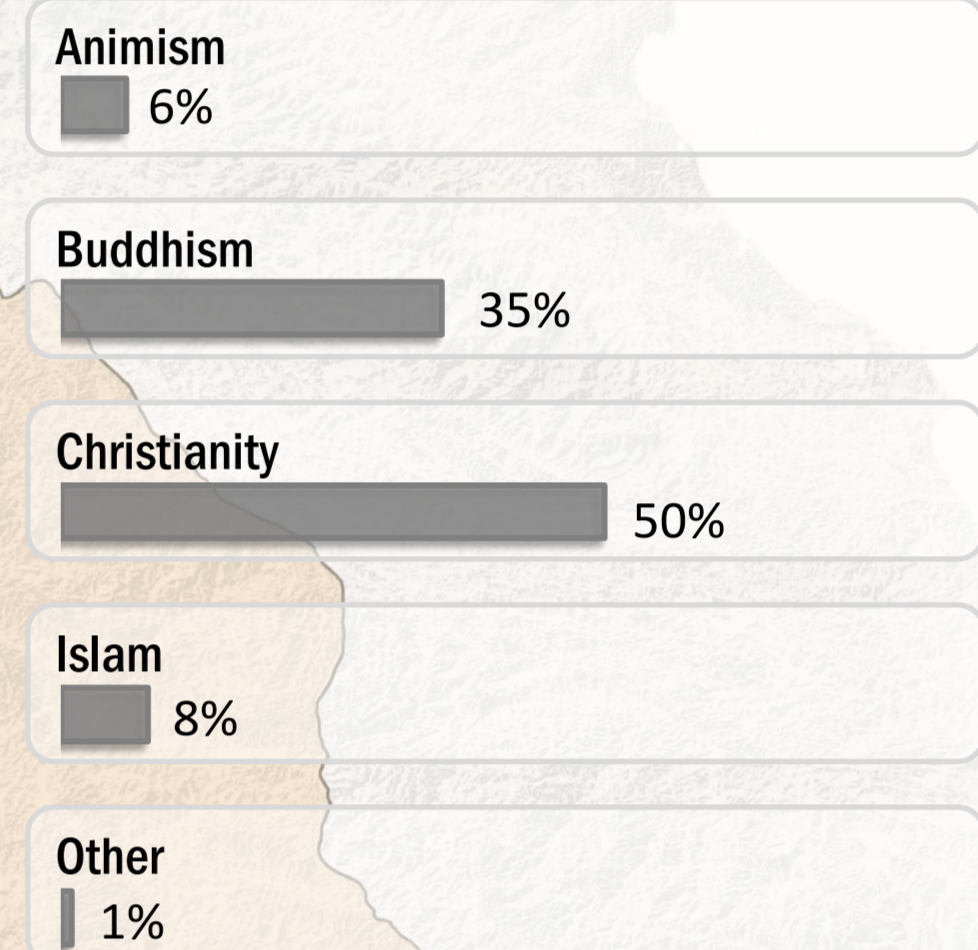

Main States/Regions of Origin

Based on registered refugee population

Total Verified Refugee Population*

106,767

* According to Verification Exercise conducted from Jan-Apr 2015 and subsequent data changes to-date

Religion

Ethnicity

Age and Gender

Legend

- ▲ Temporary Shelter
- 🏠 UNHCR Office