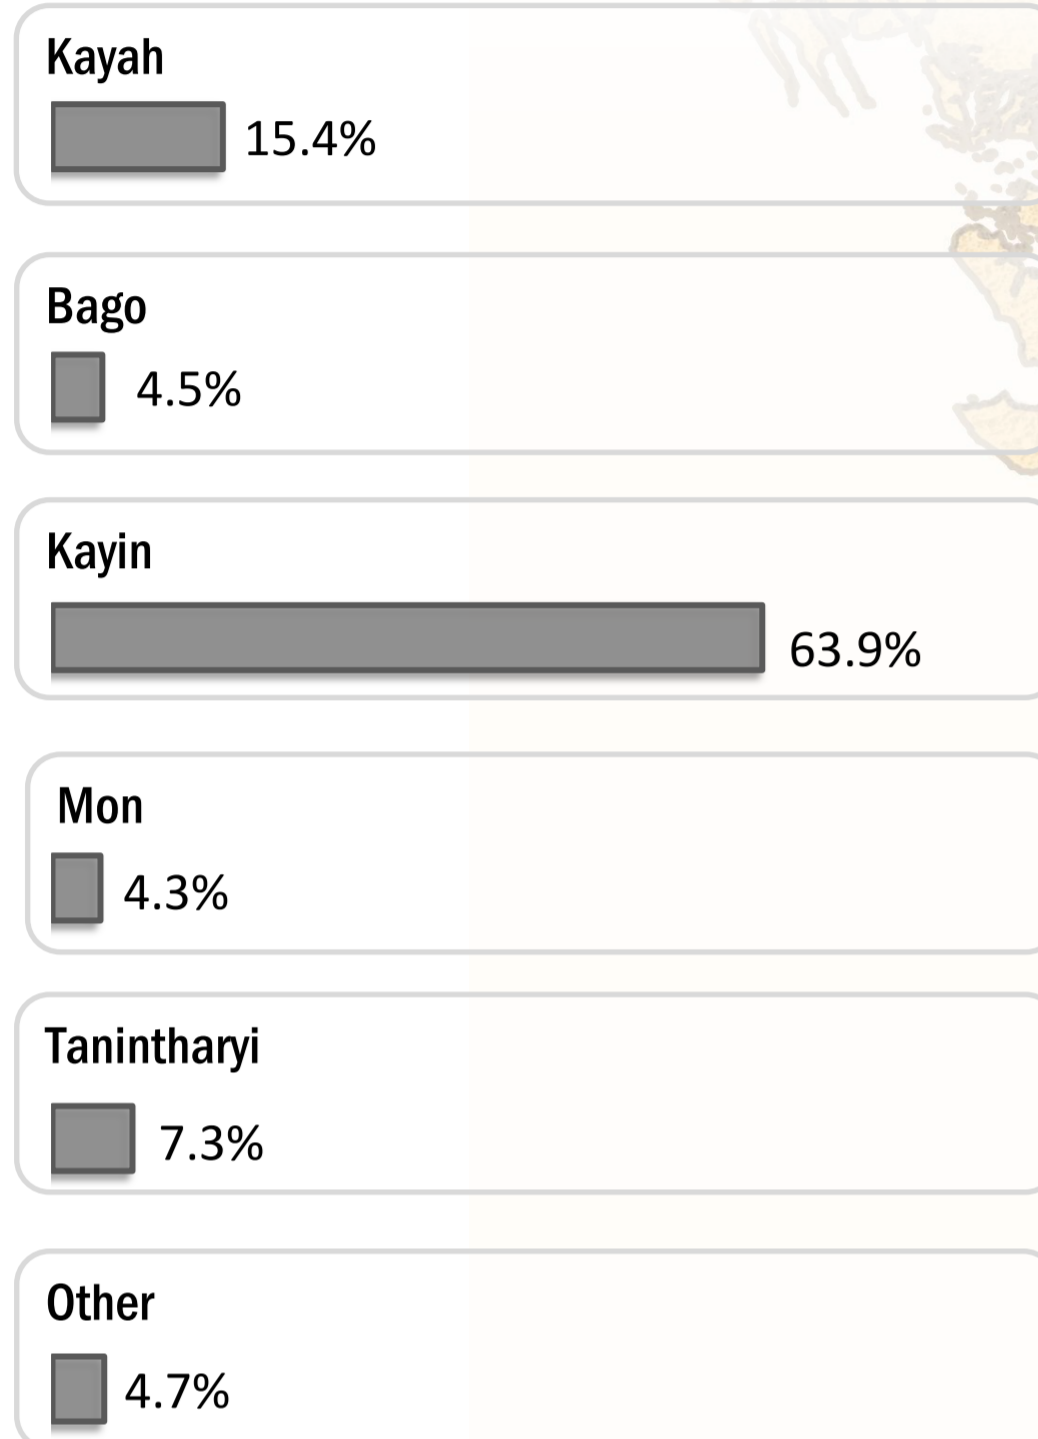

Main States/Regions of Origin

Based on registered refugee population

Total Verified Refugee Population*

106,767

* According to Verification Exercise conducted from Jan-Apr 2015 and subsequent data changes to-date

Religion

Ethnicity

Age and Gender

Legend

- ▲ Temporary Shelter
- 🏠 UNHCR Office