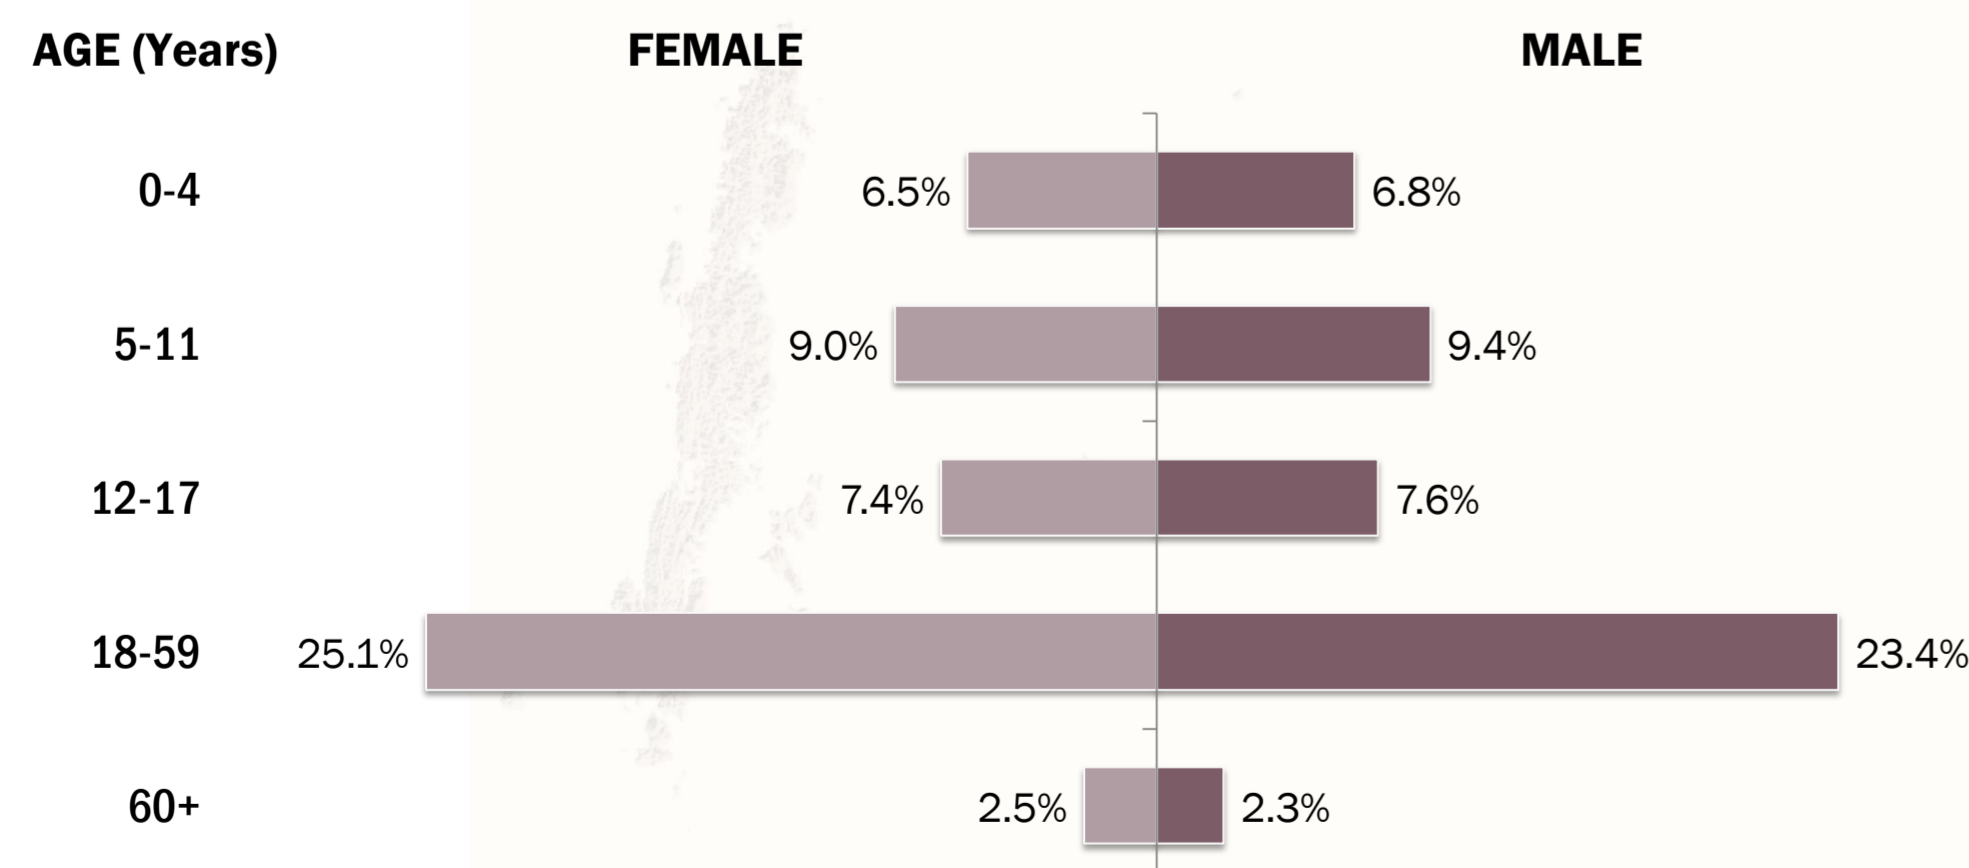

Main States/Regions of Origin

Based on registered refugee population

Total Verified Refugee Population*

106,767

* According to Verification Exercise conducted from Jan-Apr 2015 and subsequent data changes to-date

Religion

Ethnicity

Age and Gender

Legend

- ▲ Temporary Shelter
- 🏠 UNHCR Office