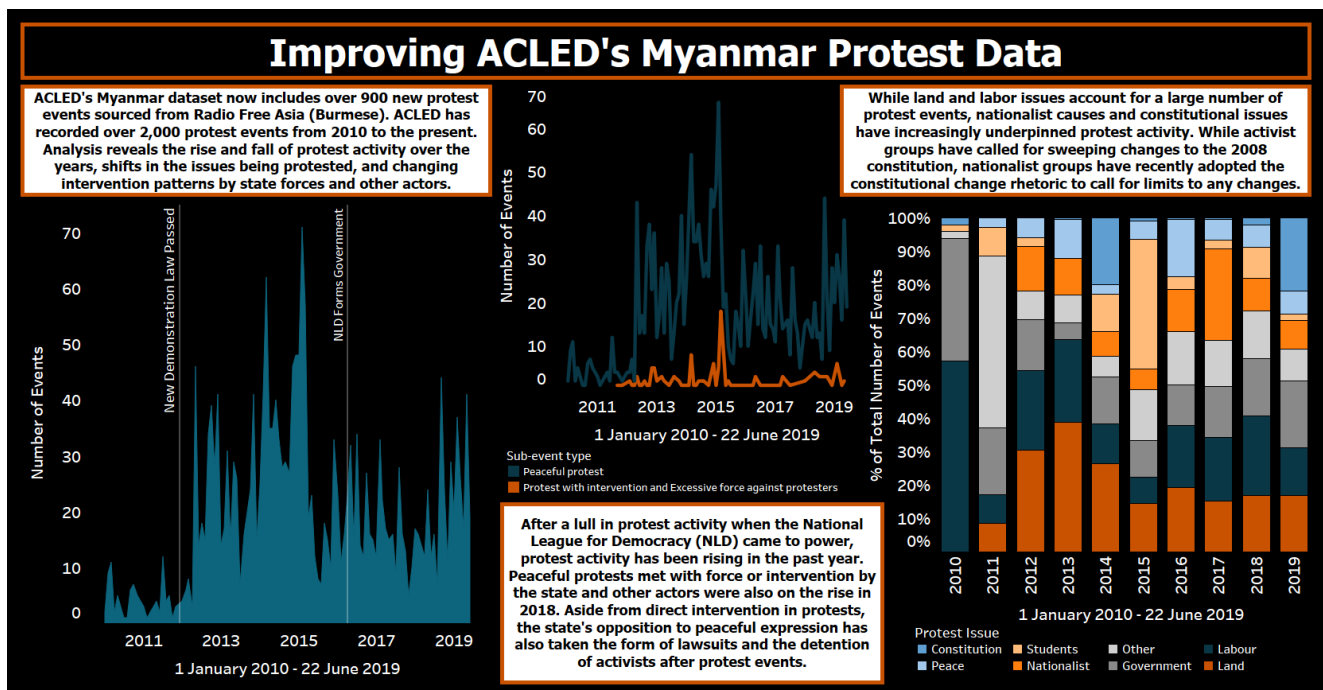

# Improving ACLED's Myanmar Protest Data: 2010-2019

[acleddata.com/2019/06/28/improving-acleddata-myanmar-protest-data-2010-2019/](https://acleddata.com/2019/06/28/improving-acleddata-myanmar-protest-data-2010-2019/)

Elliott Bynum

June 28, 2019

# ACLED

Bringing clarity to crisis

ACLED Asia Research Manager Elliott Bynum reviews new supplementary data on protest activity in Myanmar from 2010 through 2019.

ACLED is the highest quality, real-time, and widely used data and analysis source on political violence and protest in the developing world. Practitioners, researchers and governments depend on ACLED for the latest reliable information on current conflict and disorder patterns. Data, analysis and process details are found on [acleddata.com](https://acleddata.com).