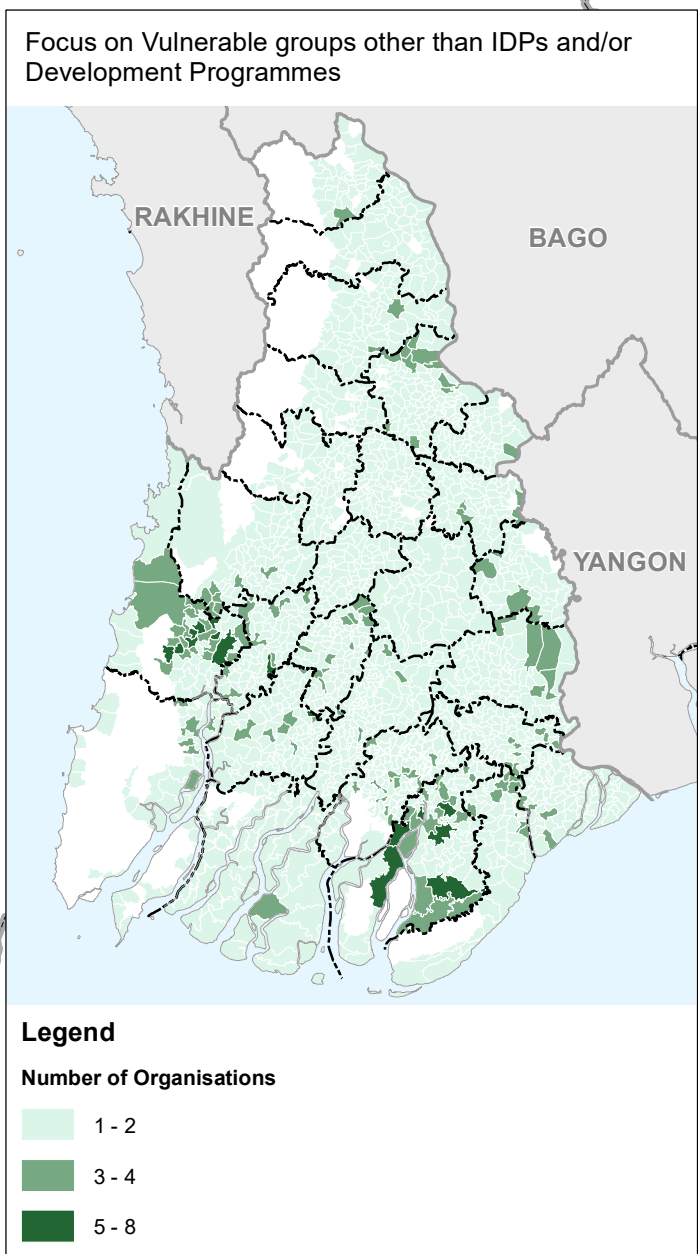

Agencies' reported activities by Project Focus

Ayeyarwady Region as of August 31, 2023

Note:

- This map represents information as reported by organisations contributing to the MIMU 5W. Inclusion of an organisation on this map does not imply endorsement by the United Nations or its projects.
- Projects implemented at township level are not reflected in this map.
- This map shows self-reported presence of organisations and does not indicate the volume of assistance, the number of beneficiaries, or the extent to which needs are met or unmet.

Map ID: MIMU861v02
 Production Date: 2 October 2023
 Paper Size: A3
 Projection/Datum: Geographic/WGS84
 Data Sources: Who/What/Where/When/Whom data collected by MIMU
 Base map: MIMU
 Place Names: General Administration Department (GAD) and field sources.
 Transliteration by MIMU.

This product has been prepared for operational purposes only, to support humanitarian and development activities in Myanmar. It is based on current available information and is provided "as is", for reference purposes only; the United Nations and the MIMU specifically do not make any warranties or representations as to its accuracy or completeness. Please share updates on any errors or omissions via maps@themimu.info