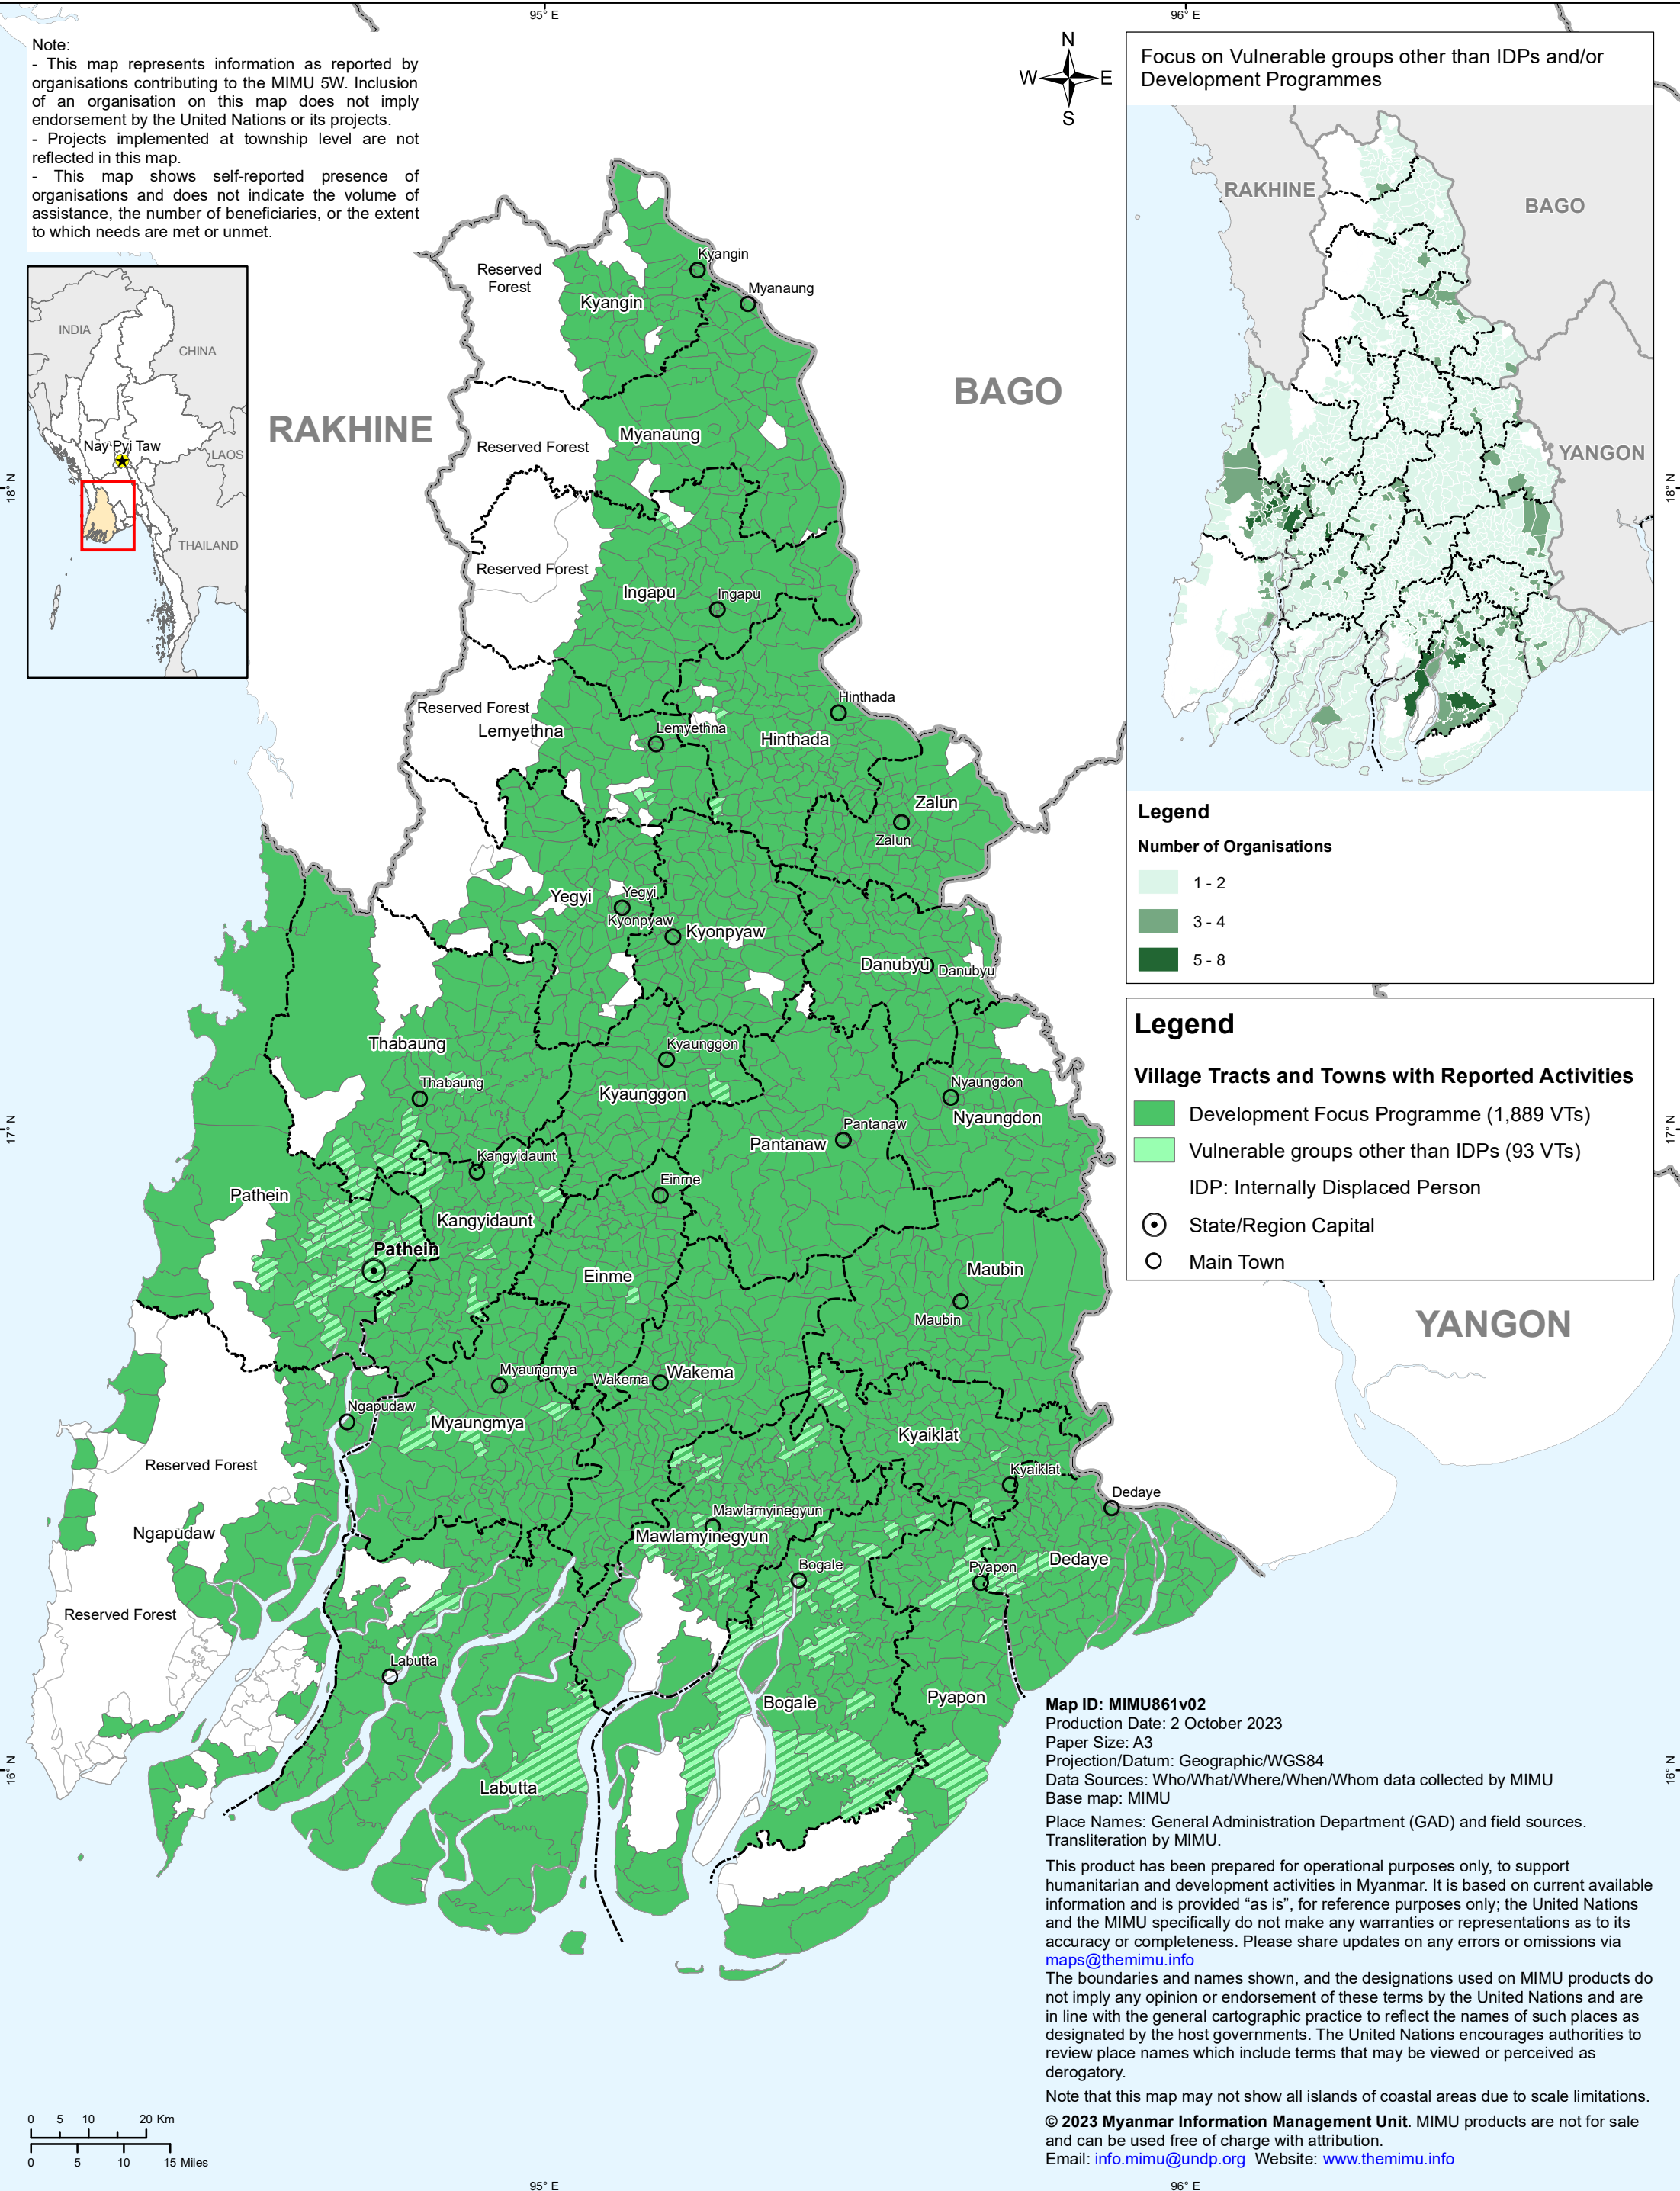

Agencies' reported activities by Project Focus

Ayeyarwady Region as of August 31, 2023

Note:

- This map represents information as reported by organisations contributing to the MIMU 5W. Inclusion of an organisation on this map does not imply endorsement by the United Nations or its projects.
- Projects implemented at township level are not reflected in this map.
- This map shows self-reported presence of organisations and does not indicate the volume of assistance, the number of beneficiaries, or the extent to which needs are met or unmet.

Map ID: MIMU861v02
 Production Date: 2 October 2023
 Paper Size: A3
 Projection/Datum: Geographic/WGS84
 Data Sources: Who/What/Where/When/Whom data collected by MIMU
 Base map: MIMU
 Place Names: General Administration Department (GAD) and field sources.
 Transliteration by MIMU.

This product has been prepared for operational purposes only, to support humanitarian and development activities in Myanmar. It is based on current available information and is provided "as is", for reference purposes only; the United Nations and the MIMU specifically do not make any warranties or representations as to its accuracy or completeness. Please share updates on any errors or omissions via maps@themimu.info