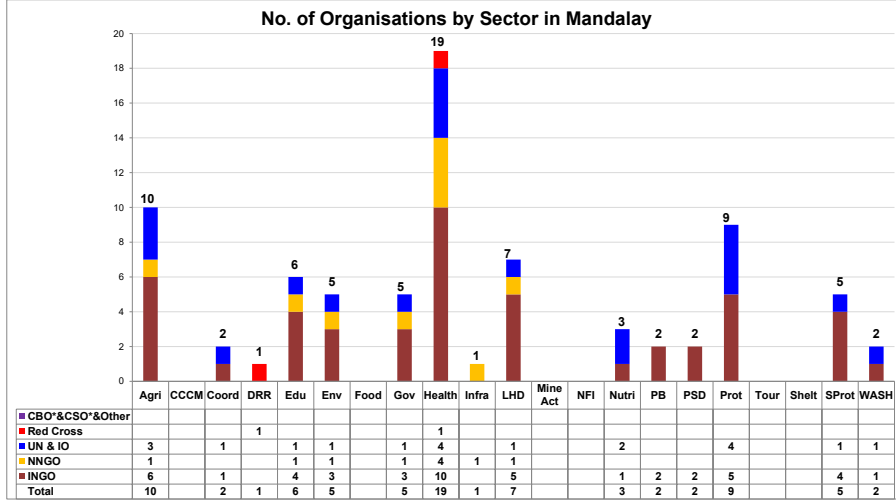

Who What Where When for Whom - All Sectors - MANDALAY

Projects Under Implementation as of August 31, 2023

Total No. of Village Tracts and Towns in Mandalay	1,449
No. of Village Tracts and Towns with reported activities	1,235
% of Village Tracts and Towns with reported activities	85.2

Org. Type	INGO	NNGO	UN & IO	Red Cross	CBO*/CSO*/Other	Total
Countrywide	91	64	21	9	8	193
Mandalay	29	10	9	2	0	50

CBO* - Community-Based Organisation CSO* - Civil Society Organisation

Legend

Village Tracts and Towns with Reported Activities