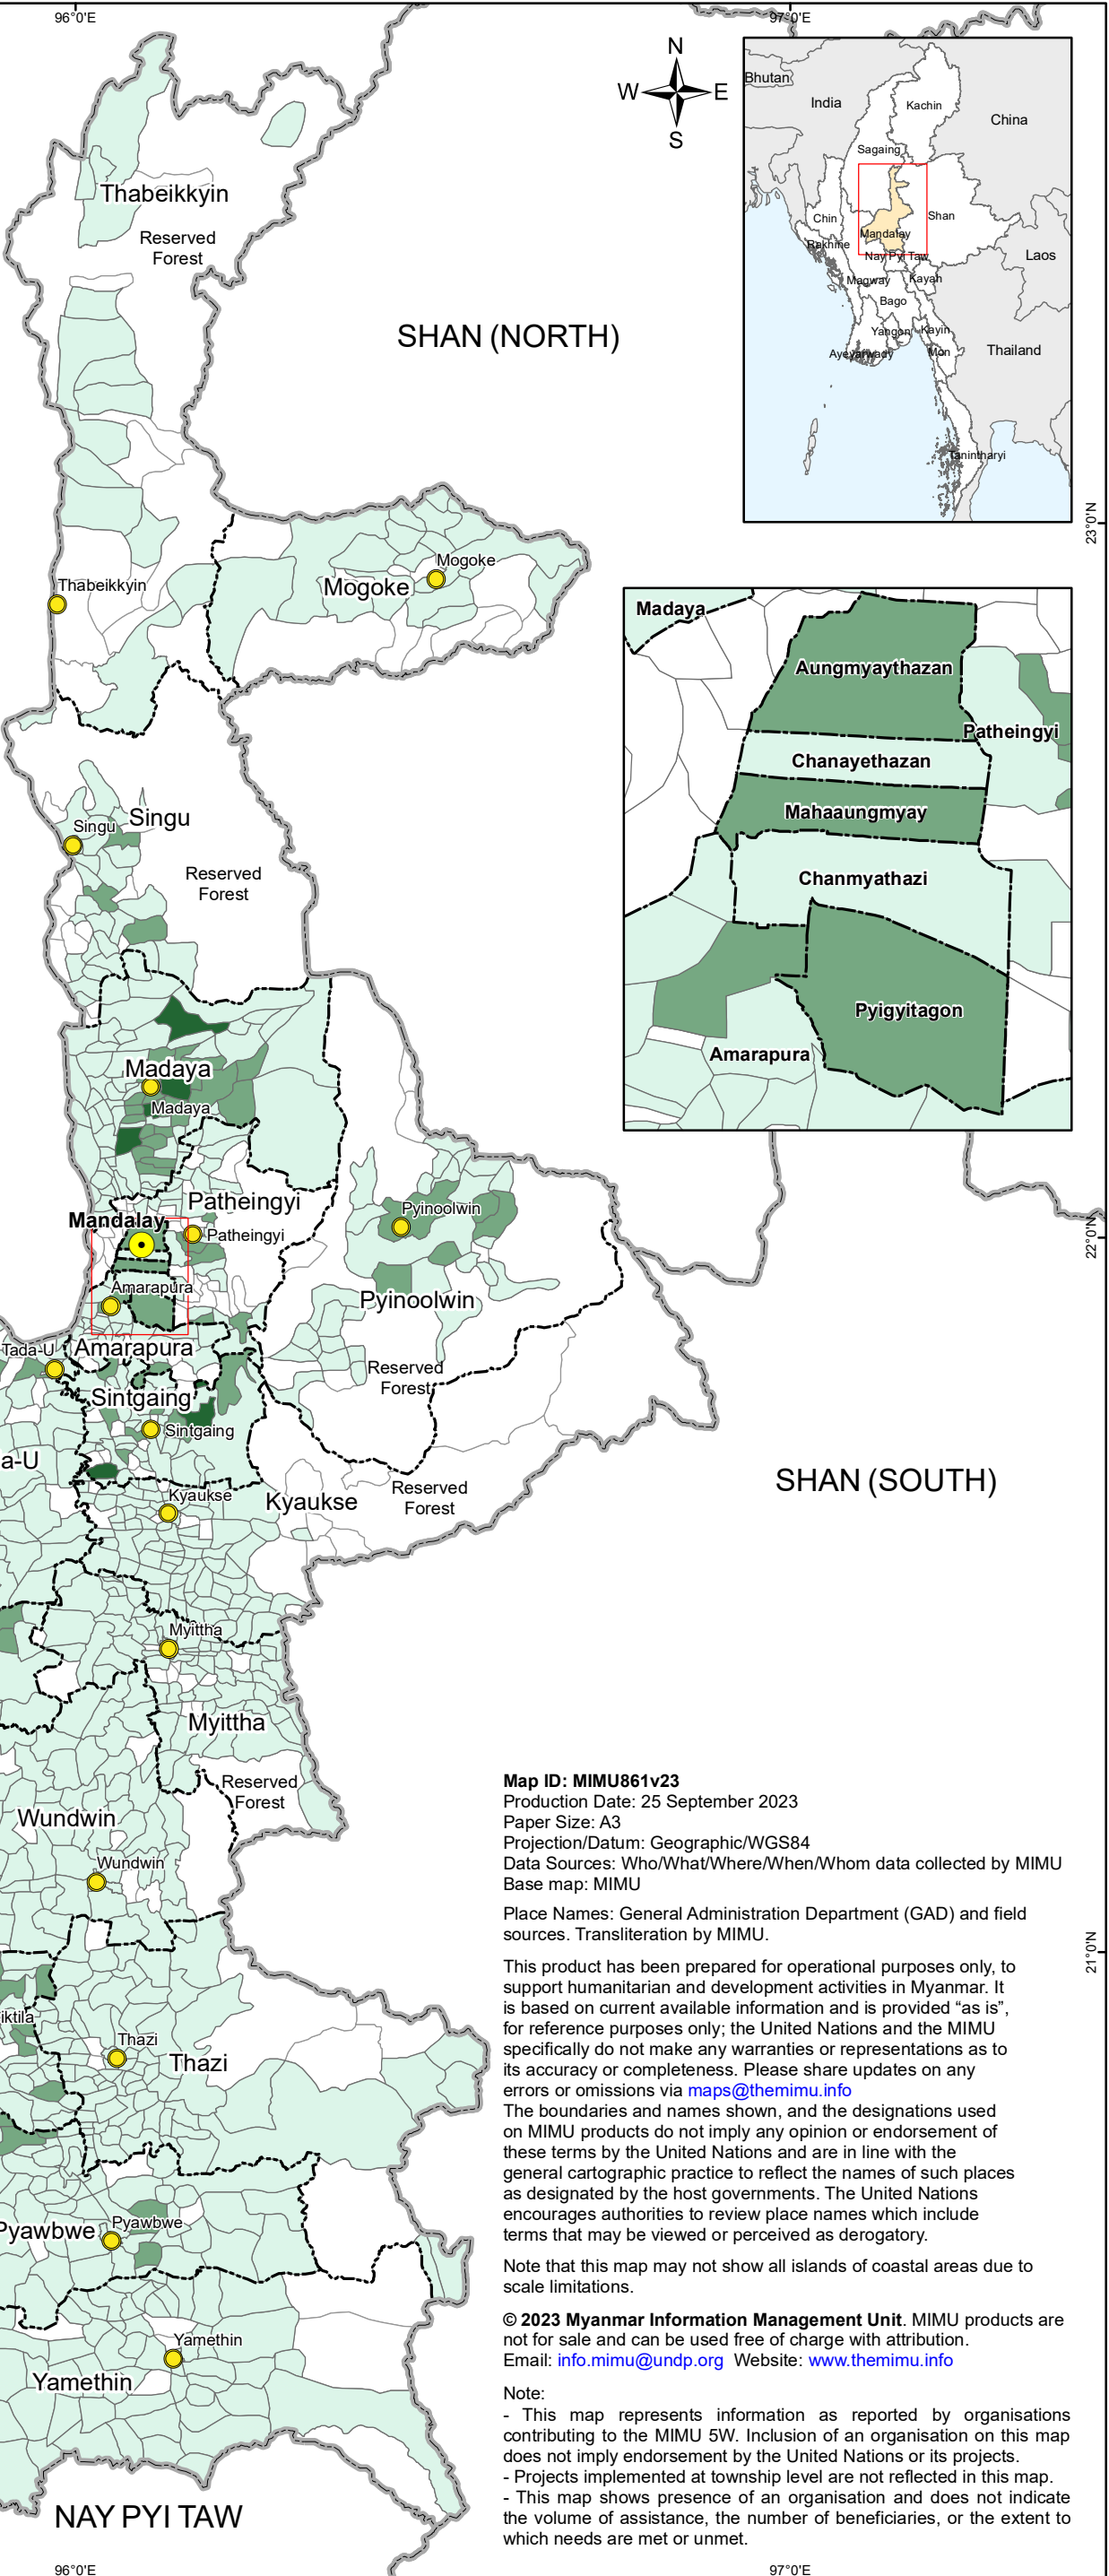

Who What Where When for Whom - All Sectors - MANDALAY

Projects Under Implementation as of August 31, 2023

Total No. of Village Tracts and Towns in Mandalay	1,449
No. of Village Tracts and Towns with reported activities	1,235
% of Village Tracts and Towns with reported activities	85.2

Org. Type	INGO	NNGO	UN & IO	Red Cross	CBO*/CSO*/Other	Total
Countrywide	91	64	21	9	8	193
Mandalay	29	10	9	2	0	50

CBO* - Community-Based Organisation CSO* - Civil Society Organisation

Legend

Village Tracts and Towns with Reported Activities

Number of Organisations

- 1 - 2
- 3 - 4
- 5 - 6
- No Reported Activities
- State/Region Capital
- Main Town; Main Town; District Capital

Map ID: MIMU861v23
 Production Date: 25 September 2023
 Paper Size: A3
 Projection/Datum: Geographic/WGS84
 Data Sources: Who/What/Where/When/Whom data collected by MIMU
 Base map: MIMU
 Place Names: General Administration Department (GAD) and field sources. Transliteration by MIMU.

This product has been prepared for operational purposes only, to support humanitarian and development activities in Myanmar. It is based on current available information and is provided "as is", for reference purposes only; the United Nations and the MIMU specifically do not make any warranties or representations as to its accuracy or completeness. Please share updates on any errors or omissions via maps@themimu.info