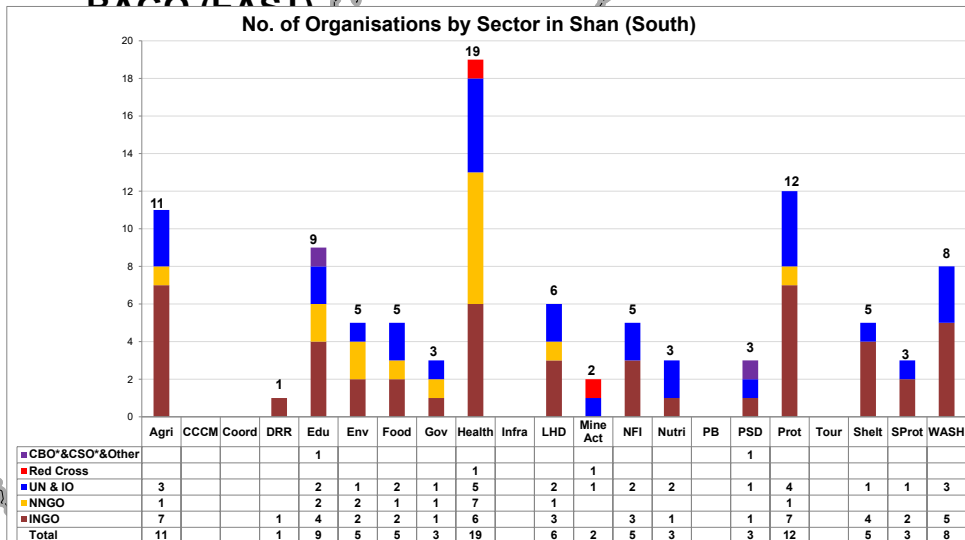

Who What Where When for Whom - All Sectors - SHAN (SOUTH)

Projects Under Implementation as of August 31, 2023

Total No. of Village Tracts and Towns in Shan (South)	458
No. of Village Tracts and Towns with reported activities	279
% of Village Tracts and Towns with reported activities	60.9

Org. Type	INGO	NNGO	UN & IO	Red Cross	CBO*/CSO*/Other	Total
Countrywide	91	64	21	9	8	193
Shan (South)	26	13	11	2	2	54

CBO* - Community-Based Organisation CSO* - Civil Society Organisation

Legend

Village Tracts and Towns with Reported Activities