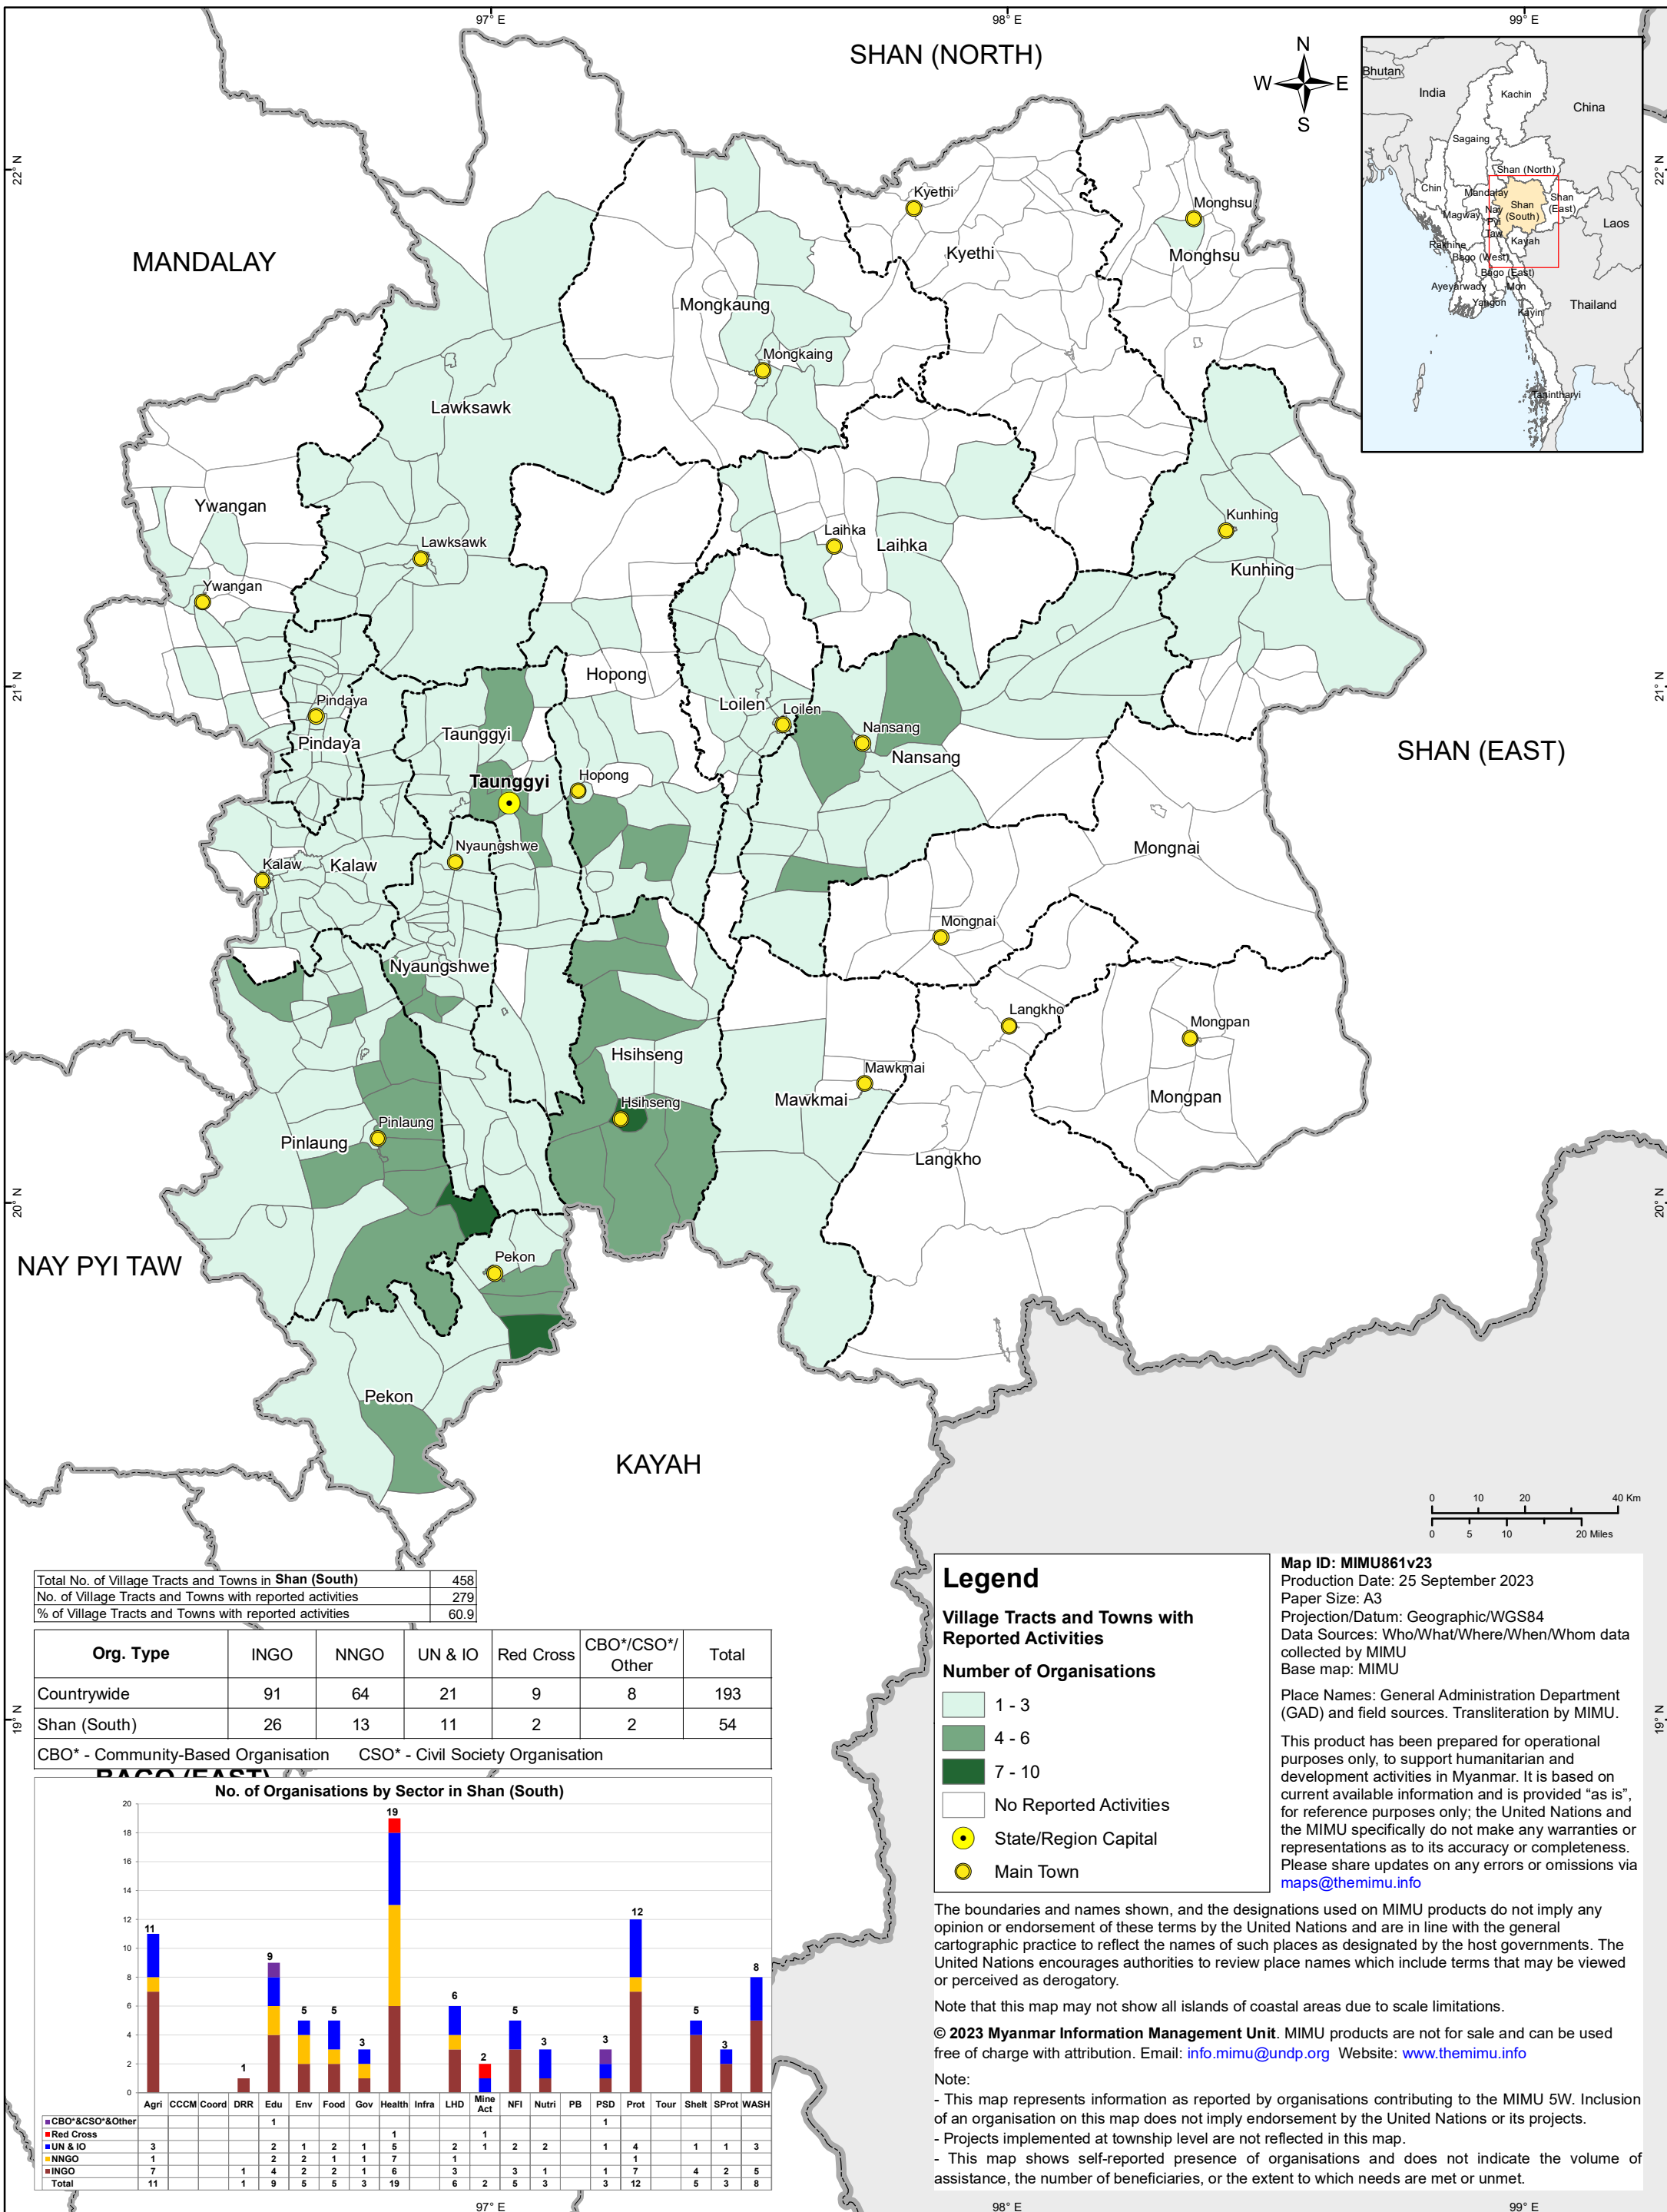

Who What Where When for Whom - All Sectors - SHAN (SOUTH)

Projects Under Implementation as of August 31, 2023

Total No. of Village Tracts and Towns in Shan (South)	458
No. of Village Tracts and Towns with reported activities	279
% of Village Tracts and Towns with reported activities	60.9

Org. Type	INGO	NNGO	UN & IO	Red Cross	CBO*/CSO*/Other	Total
Countrywide	91	64	21	9	8	193
Shan (South)	26	13	11	2	2	54

CBO* - Community-Based Organisation CSO* - Civil Society Organisation

Legend

Village Tracts and Towns with Reported Activities

Number of Organisations

- 1 - 3
- 4 - 6
- 7 - 10
- No Reported Activities

● State/Region Capital
● Main Town

Map ID: MIMU861v23
 Production Date: 25 September 2023
 Paper Size: A3
 Projection/Datum: Geographic/WGS84
 Data Sources: Who/What/Where/When/Whom data collected by MIMU
 Base map: MIMU

Note:

- This map represents information as reported by organisations contributing to the MIMU 5W. Inclusion of an organisation on this map does not imply endorsement by the United Nations or its projects.
- Projects implemented at township level are not reflected in this map.
- This map shows self-reported presence of organisations and does not indicate the volume of assistance, the number of beneficiaries, or the extent to which needs are met or unmet.