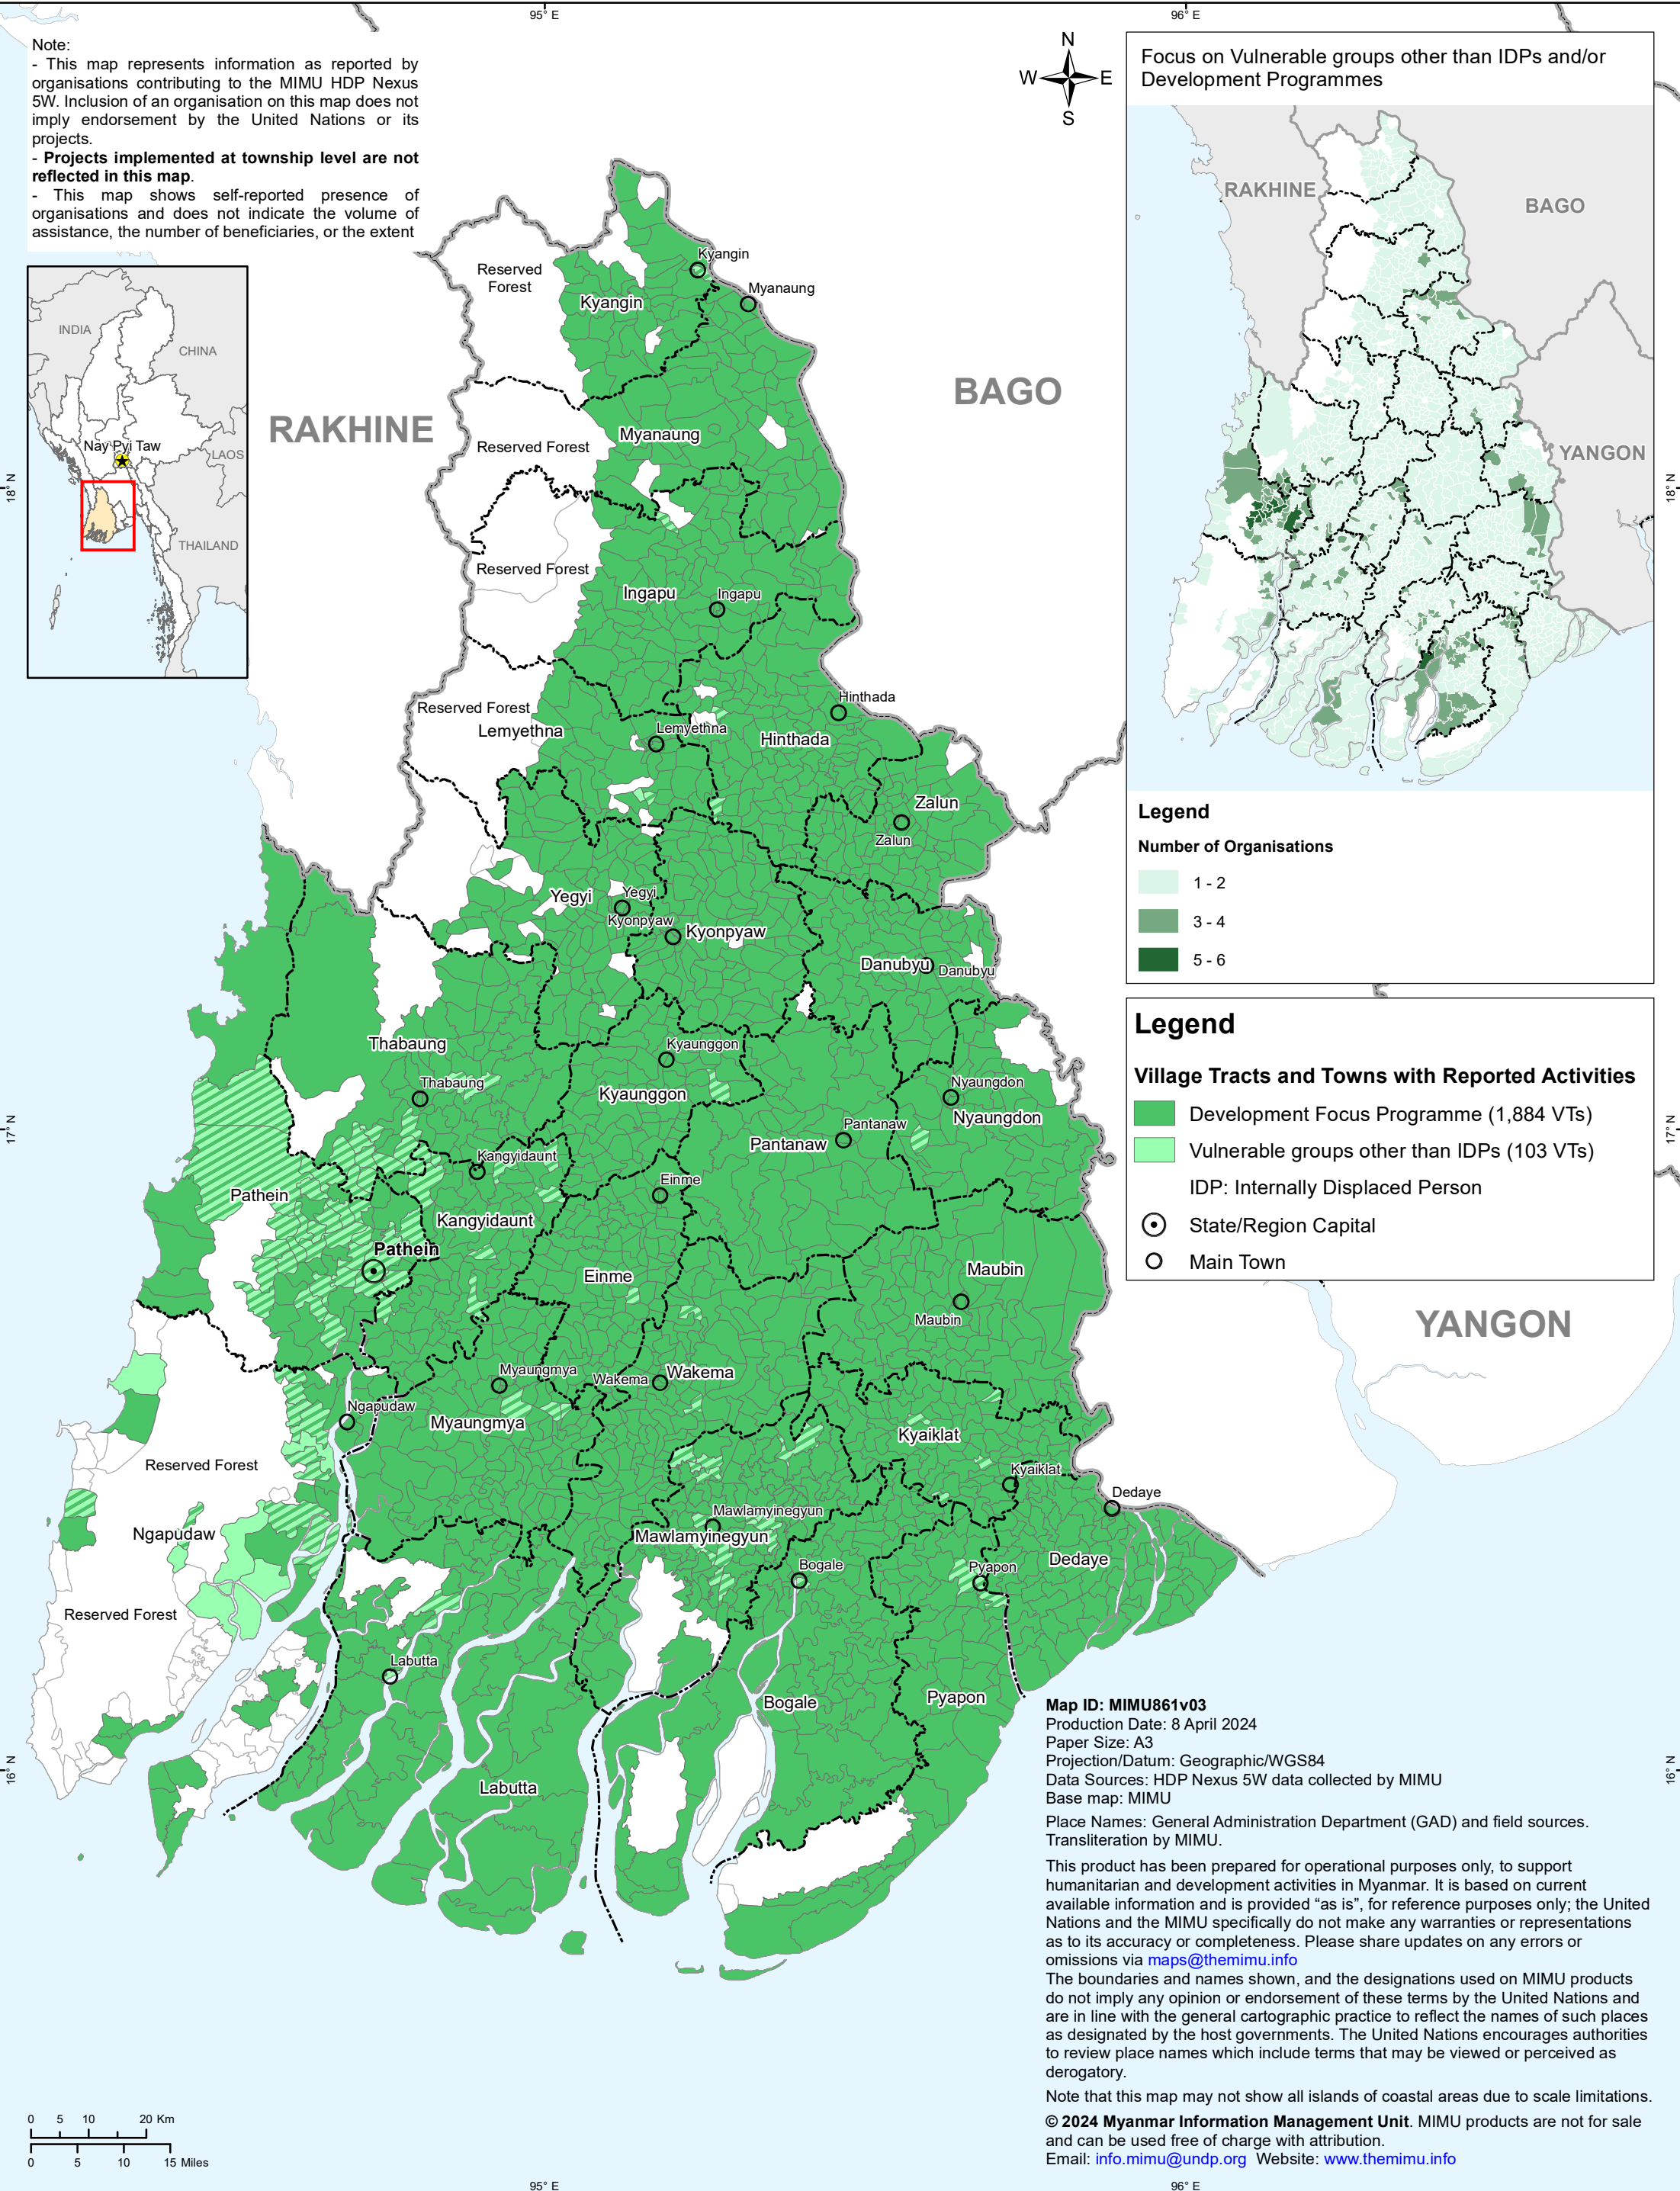

Agencies' reported activities by Project Focus

Ayeyarwady Region as of February 29, 2024

Note:
 - This map represents information as reported by organisations contributing to the MIMU HDP Nexus 5W. Inclusion of an organisation on this map does not imply endorsement by the United Nations or its projects.
 - **Projects implemented at township level are not reflected in this map.**
 - This map shows self-reported presence of organisations and does not indicate the volume of assistance, the number of beneficiaries, or the extent

Legend

Number of Organisations

- 1 - 2
- 3 - 4
- 5 - 6

Legend

Village Tracts and Towns with Reported Activities

- Development Focus Programme (1,884 VTs)
- Vulnerable groups other than IDPs (103 VTs)
- IDP: Internally Displaced Person
- State/Region Capital
- Main Town

Map ID: MIMU861v03
 Production Date: 8 April 2024
 Paper Size: A3
 Projection/Datum: Geographic/WGS84
 Data Sources: HDP Nexus 5W data collected by MIMU
 Base map: MIMU
 Place Names: General Administration Department (GAD) and field sources.
 Transliteration by MIMU.

This product has been prepared for operational purposes only, to support humanitarian and development activities in Myanmar. It is based on current available information and is provided "as is", for reference purposes only; the United Nations and the MIMU specifically do not make any warranties or representations as to its accuracy or completeness. Please share updates on any errors or omissions via maps@themimu.info