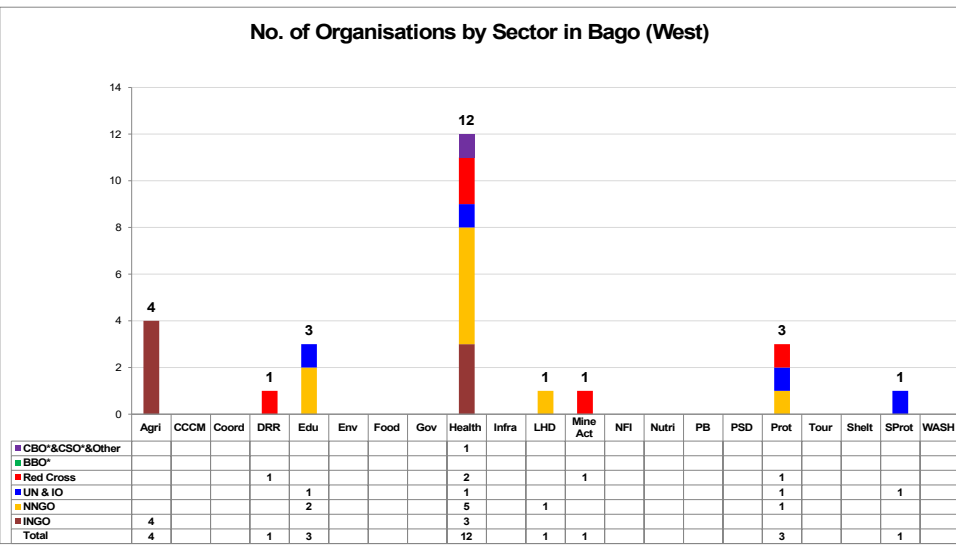

Map ID: MIMU861v24
Production Date: 8 April 2024
Paper Size: A3
Projection/Datum: Geographic/WGS84
Data Sources: HDP Nexus 5W data collected by MIMU
Base map: MIMU
Place Names: General Administration Department (GAD) and field sources. Transliteration by MIMU.

This product has been prepared for operational purposes only, to support humanitarian and development activities in Myanmar. It is based on current available information and is provided "as is", for reference purposes only; the United Nations and the MIMU specifically do not make any warranties or representations as to its accuracy or completeness. Please share updates on any errors or omissions via maps@themimu.info

The boundaries and names shown, and the designations used on MIMU products do not imply any opinion or endorsement of these terms by the United Nations and are in line with the general cartographic practice to reflect the names of such places as designated by the host governments. The United Nations encourages authorities to review place names which include terms that may be viewed or perceived as derogatory.

Note that this map may not show all islands of coastal areas due to scale limitations.

© 2024 Myanmar Information Management Unit. MIMU products are not for sale and can be used free of charge with attribution.
Email: info.mimu@undp.org Website: www.themimu.info

Note:
- This map represents information as reported by organisations contributing to the MIMU HDP Nexus 5W. Inclusion of an organisation on this map does not imply endorsement by the United Nations or its projects.
- Projects implemented at township level are not reflected in this map.
- This map shows self-reported presence of organisations and does not indicate the volume of assistance, the number of beneficiaries, or the extent to which needs are met or unmet.