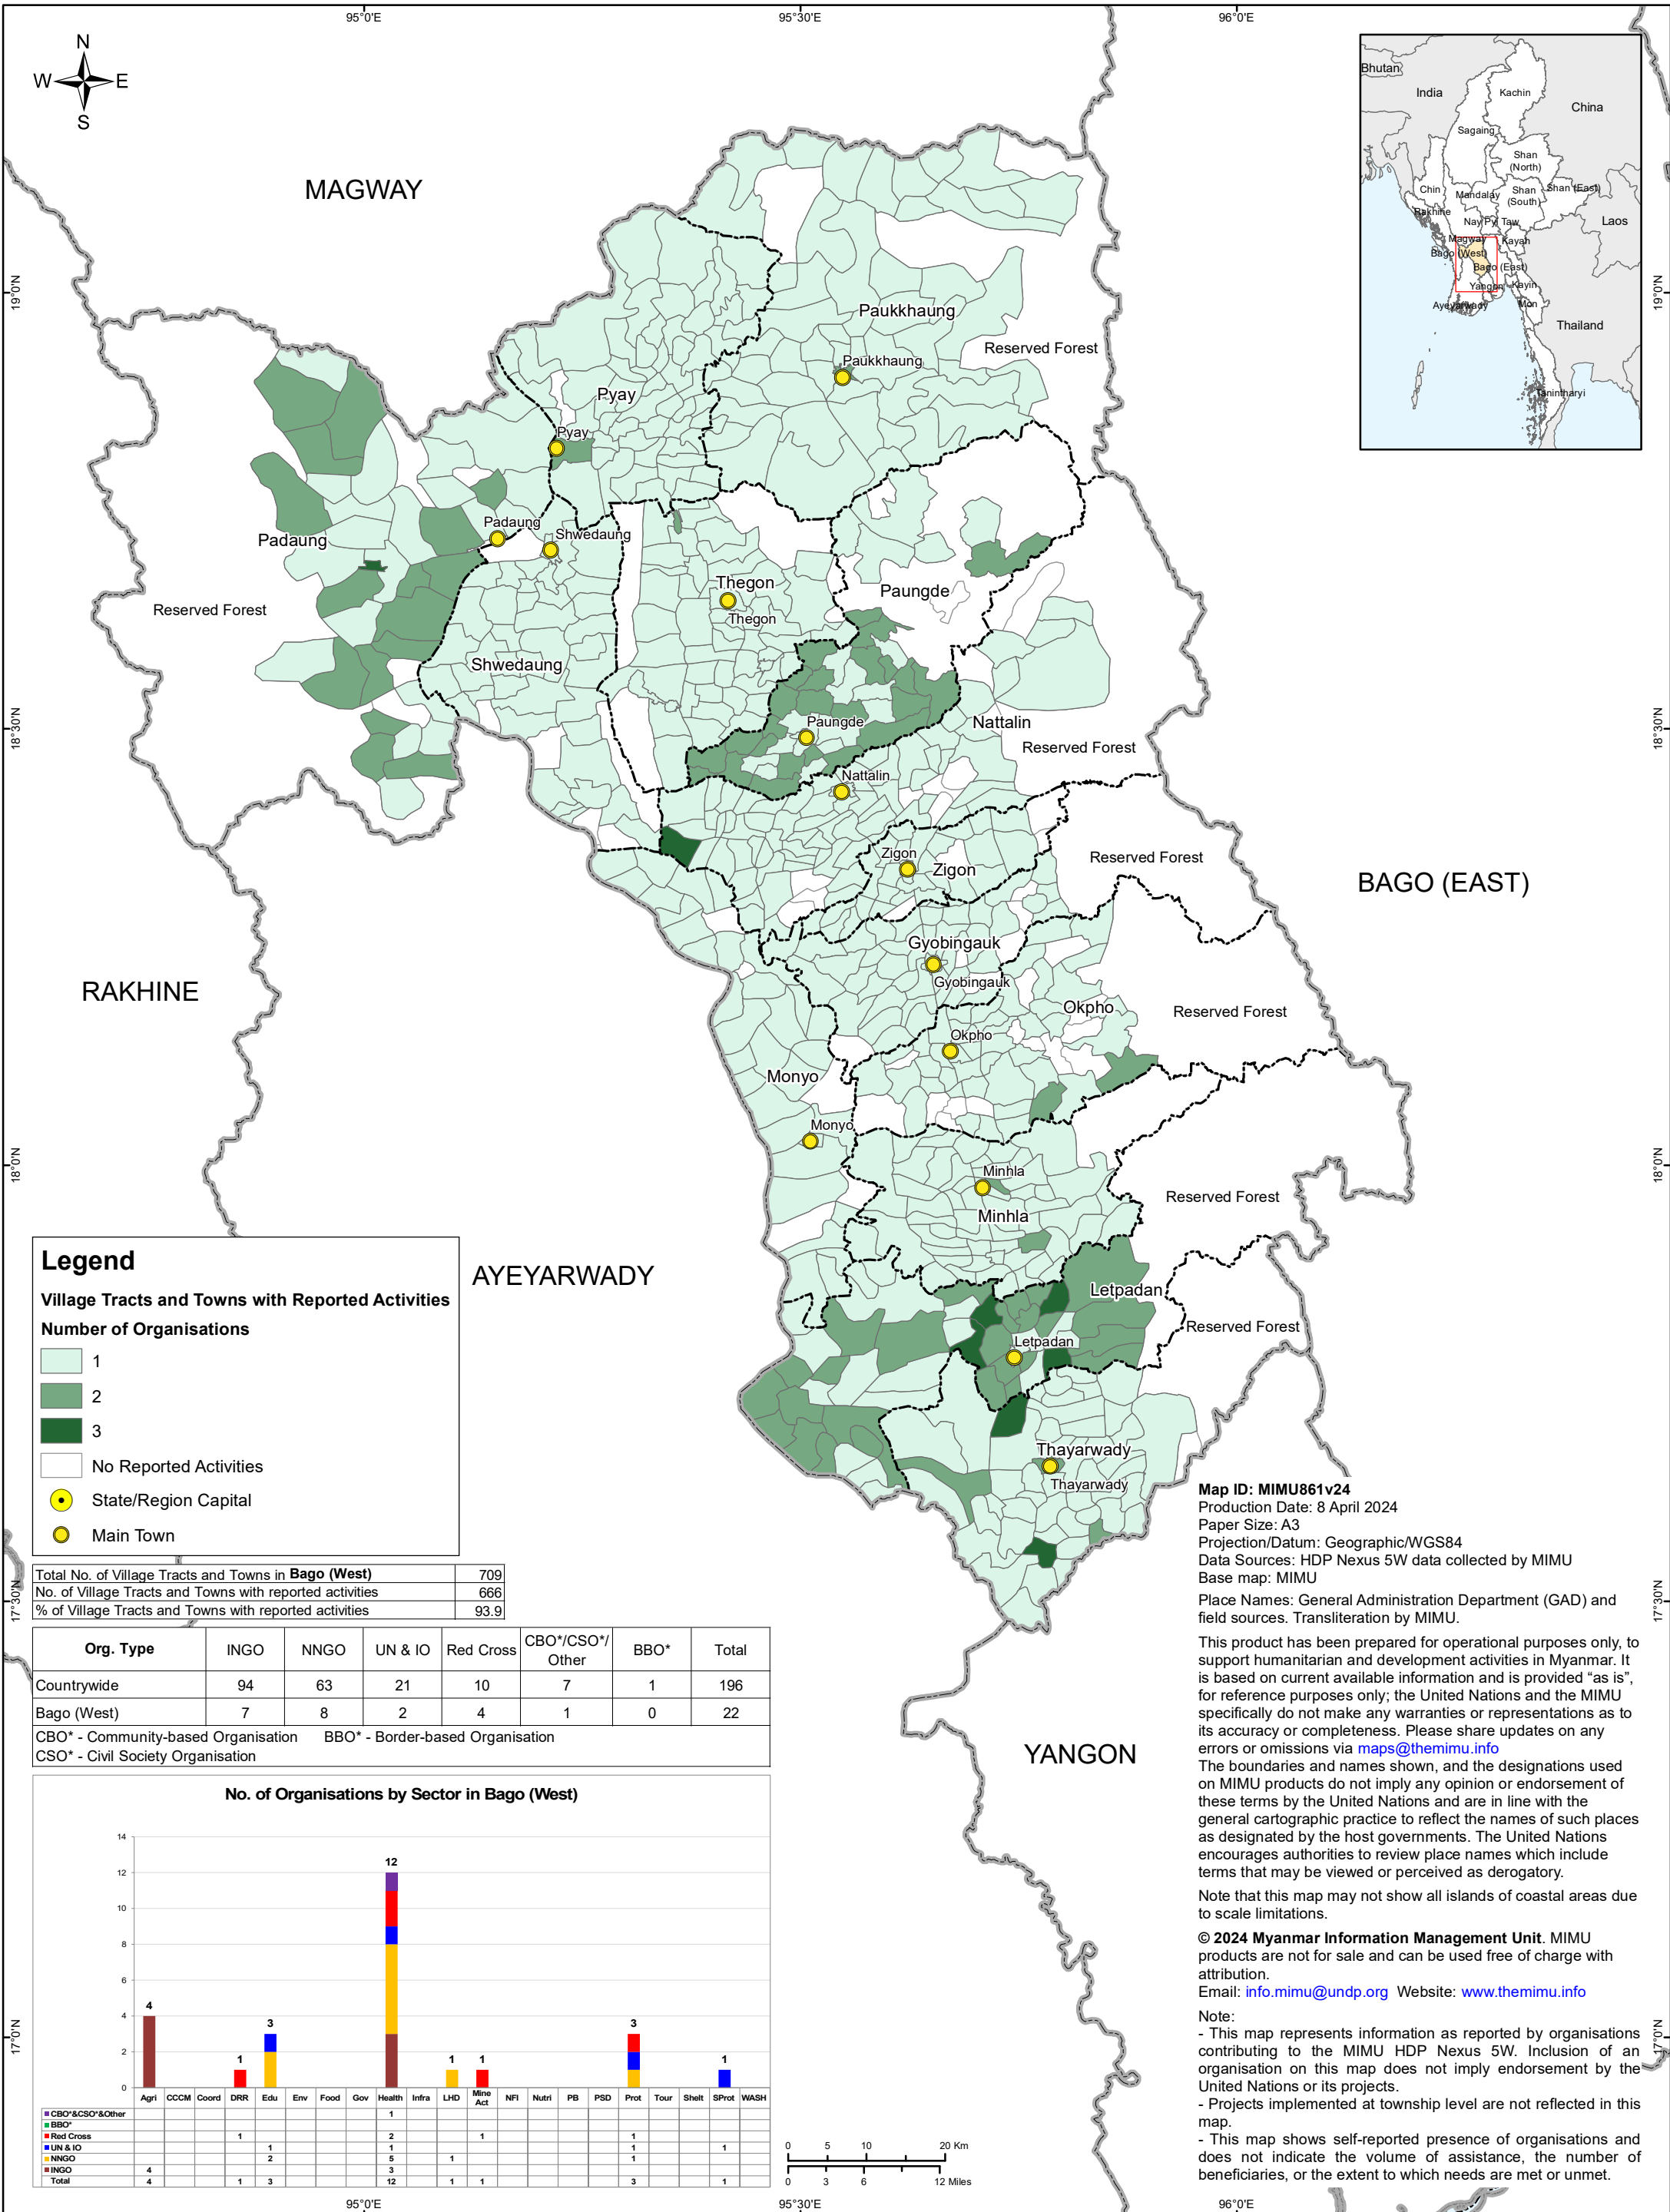

HDP Nexus 5W - All Sectors - BAGO (WEST)

Projects Under Implementation as of February 29, 2024

Legend

Village Tracts and Towns with Reported Activities

Number of Organisations

- 1
- 2
- 3
- No Reported Activities
- State/Region Capital
- Main Town

| | |
|---|------|
| Total No. of Village Tracts and Towns in Bago (West) | 709 |
| No. of Village Tracts and Towns with reported activities | 666 |
| % of Village Tracts and Towns with reported activities | 93.9 |

| Org. Type | INGO | NNGO | UN & IO | Red Cross | CBO*/CSO*/Other | BBO* | Total |
|-------------|------|------|---------|-----------|-----------------|------|-------|
| Countrywide | 94 | 63 | 21 | 10 | 7 | 1 | 196 |
| Bago (West) | 7 | 8 | 2 | 4 | 1 | 0 | 22 |

CBO* - Community-based Organisation BBO* - Border-based Organisation
 CSO* - Civil Society Organisation

Map ID: MIMU861v24
 Production Date: 8 April 2024
 Paper Size: A3
 Projection/Datum: Geographic/WGS84
 Data Sources: HDP Nexus 5W data collected by MIMU
 Base map: MIMU
 Place Names: General Administration Department (GAD) and field sources. Transliteration by MIMU.