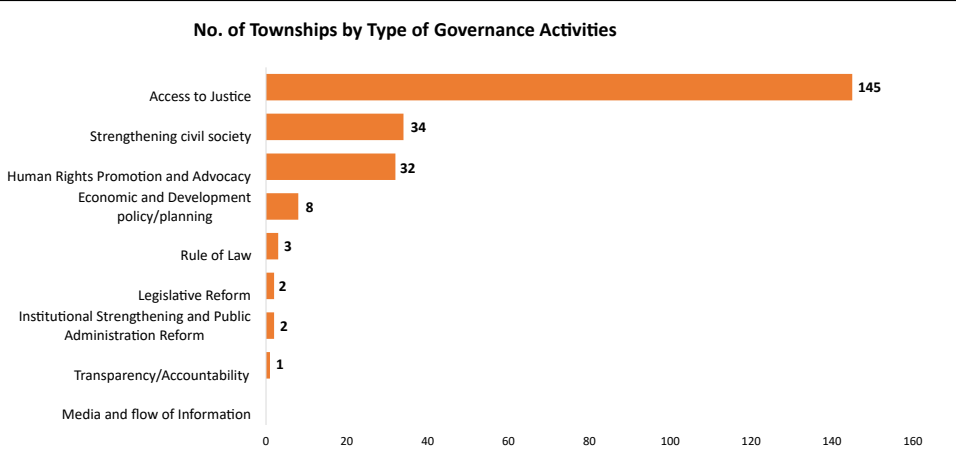

Legend

- Union Capital

Number of Organisations

- 1
- 2
- 3 - 4

Township Name: Bogale 38

Organisation Count

Total No. of Townships in Myanmar	356*
Townships with reported activities - All Sectors	342 (96%)
Townships with Governance activities	166 (47%)

* - 26 more townships from Wa special region were added.

Org. Type	INGO	NNGO	UN & IO	Red Cross	CBO*/CSO*/Other	BBO*	Total
All Sectors	92	68	21	9	7	1	198
Governance	8	4	4	0	0	0	16

CBO* - Community-based Organisation BBO* - Border-based Organisation
 CSO* - Civil Society Organisation