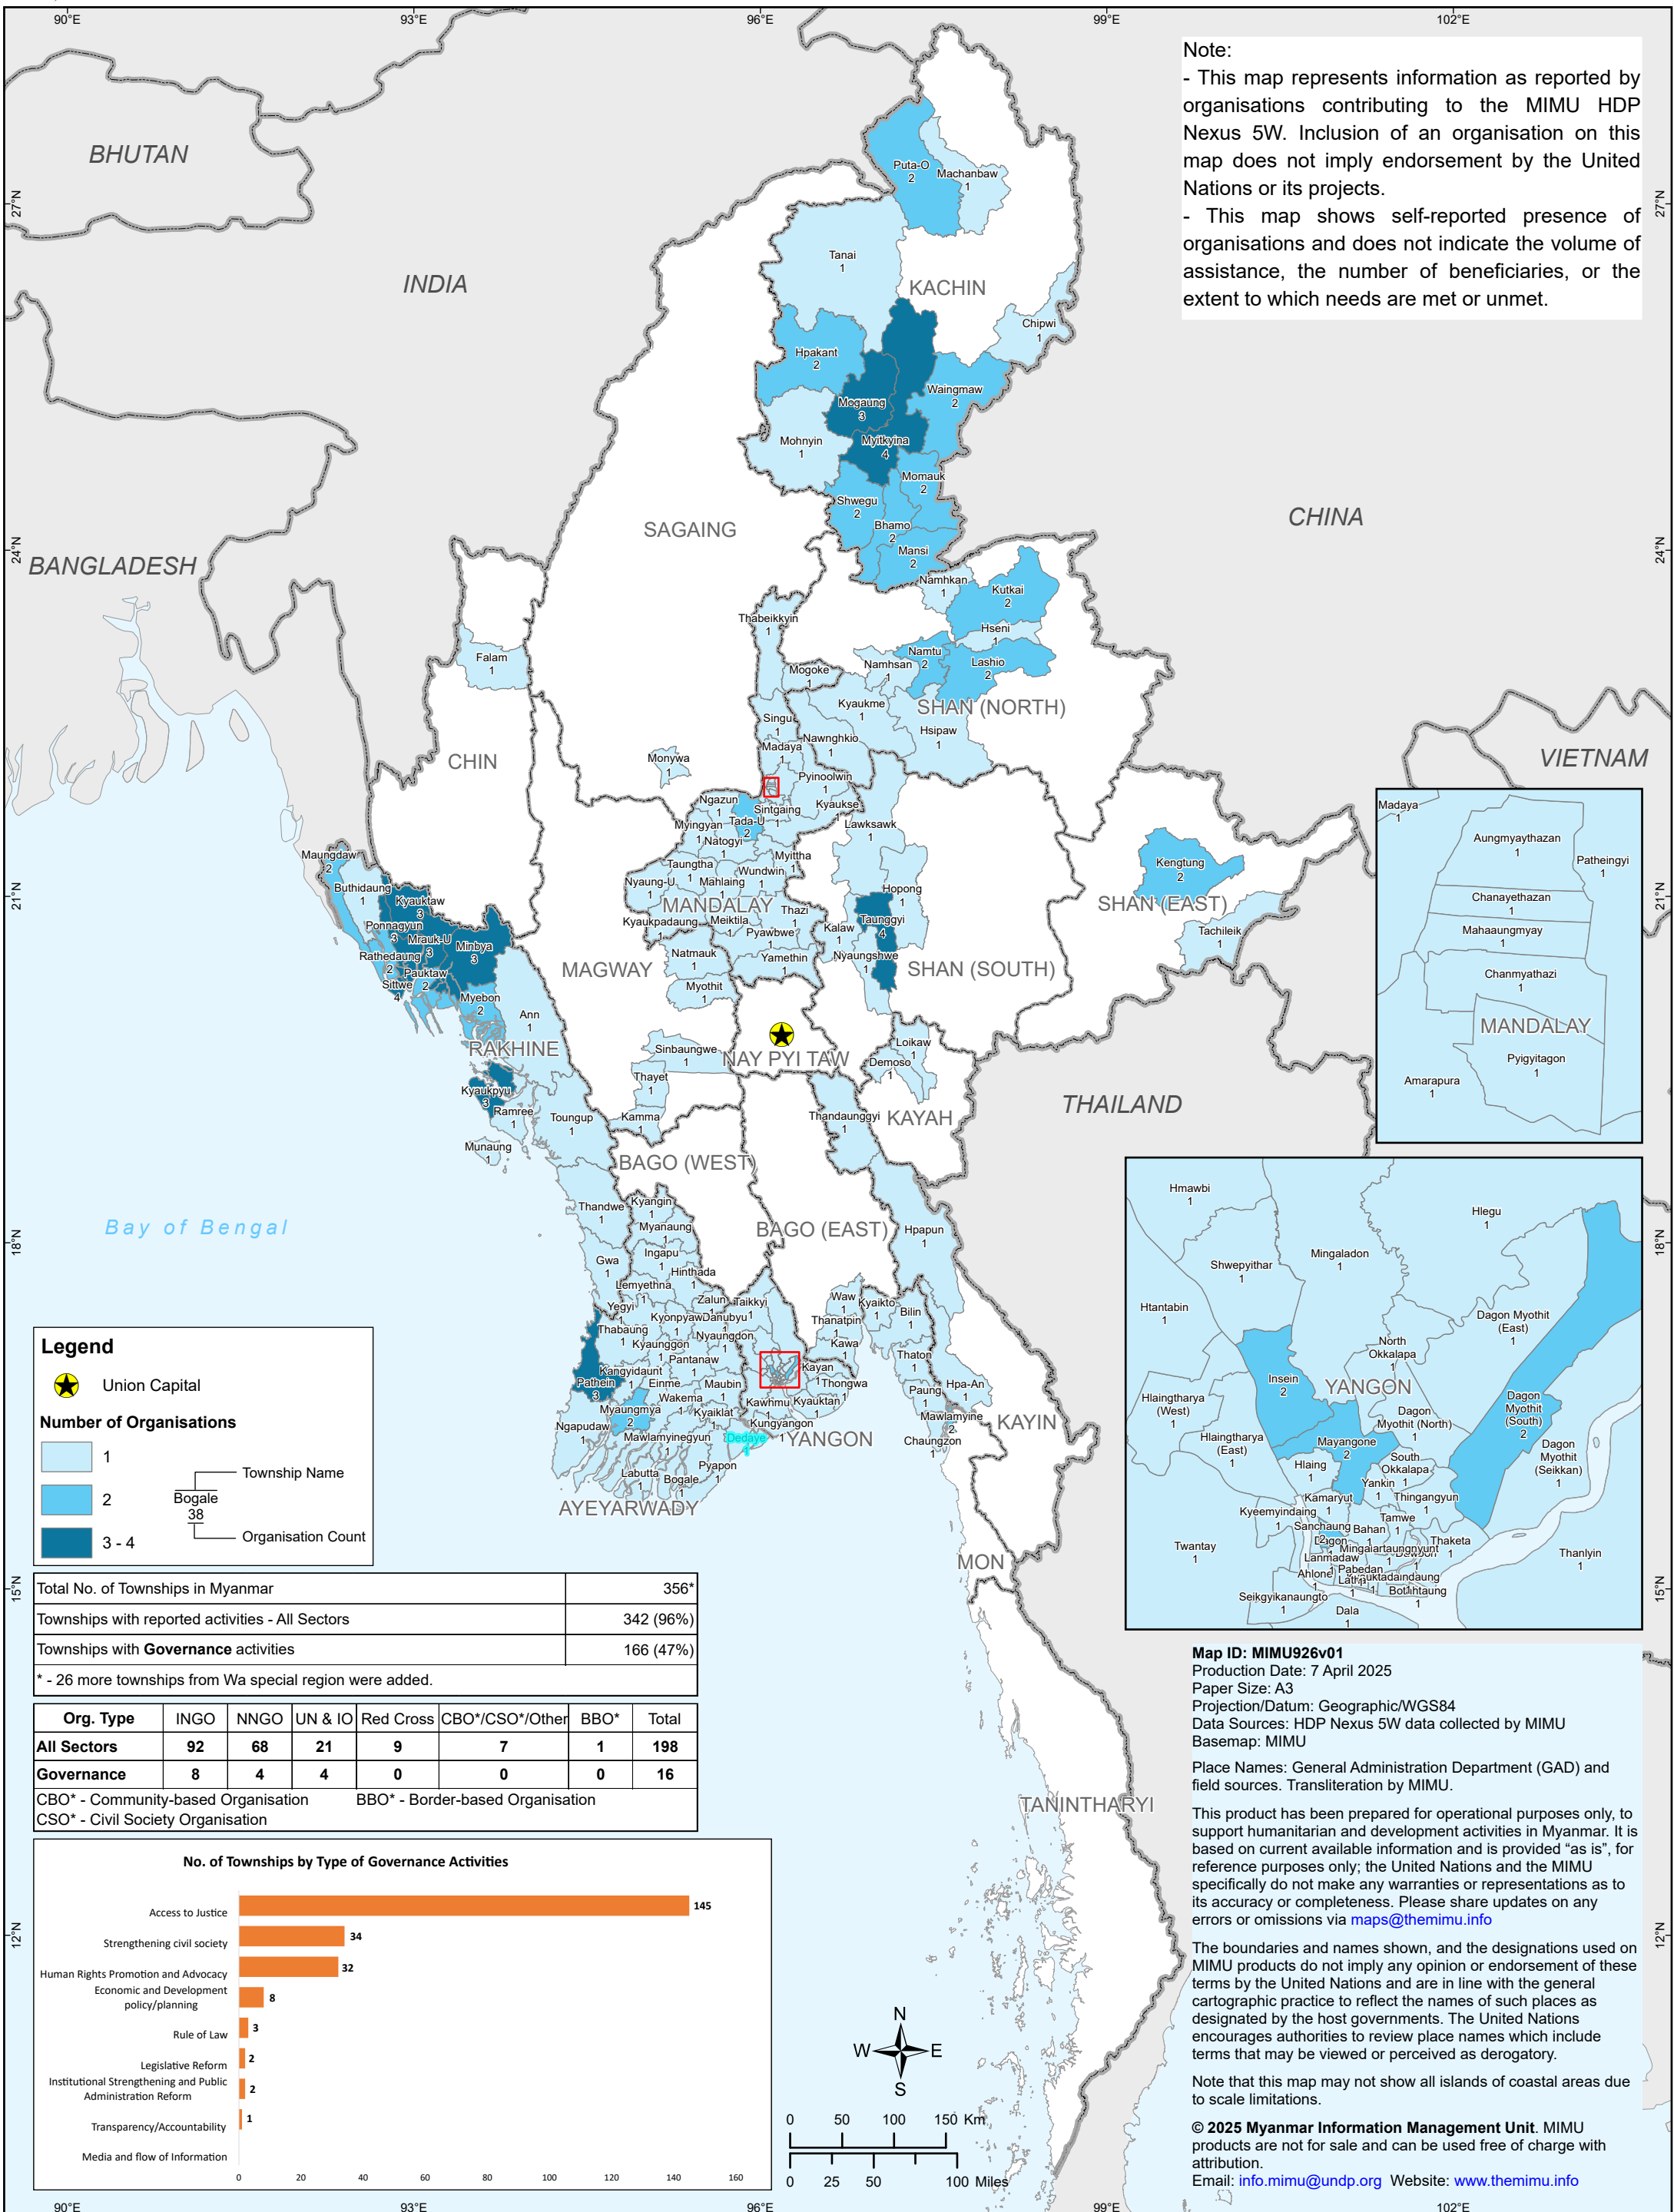

HDP Nexus 5W - Governance Sector

Projects Under Implementation as of February 28, 2025

Co-funded by the European Union

Note:
 - This map represents information as reported by organisations contributing to the MIMU HDP Nexus 5W. Inclusion of an organisation on this map does not imply endorsement by the United Nations or its projects.
 - This map shows self-reported presence of organisations and does not indicate the volume of assistance, the number of beneficiaries, or the extent to which needs are met or unmet.

Legend

- Union Capital

Number of Organisations

- 1
- 2
- 3 - 4

Township Name: Bogale 38

Organisation Count

Total No. of Townships in Myanmar	356*
Townships with reported activities - All Sectors	342 (96%)
Townships with Governance activities	166 (47%)

* - 26 more townships from Wa special region were added.

Org. Type	INGO	NNGO	UN & IO	Red Cross	CBO*/CSO*/Other	BBO*	Total
All Sectors	92	68	21	9	7	1	198
Governance	8	4	4	0	0	0	16

CBO* - Community-based Organisation BBO* - Border-based Organisation
 CSO* - Civil Society Organisation

Map ID: MIMU926v01
 Production Date: 7 April 2025
 Paper Size: A3
 Projection/Datum: Geographic/WGS84
 Data Sources: HDP Nexus 5W data collected by MIMU
 Basemap: MIMU
 Place Names: General Administration Department (GAD) and field sources. Transliteration by MIMU.