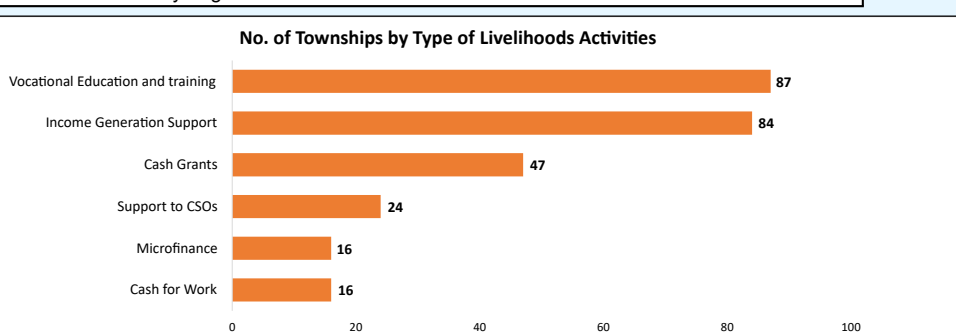

Legend

- Union Capital

Number of Organisations

- 1
- 2 - 4
- 5 - 8

Organisation Count

- Bogale 38

Township Name

Total No. of Townships in Myanmar	356*
Townships with reported activities - All Sectors	342 (96%)
Townships with Livelihoods activities	161 (45%)

* - 26 more townships from Wa special region were added.

Org. Type	INGO	NNGO	UN & IO	Red Cross	CBO*/CSO*/Other	BBO*	Total
All Sectors	92	68	21	9	7	1	198
Livelihoods	24	10	6	3	3	1	47

CBO* - Community-based Organisation BBO* - Border-based Organisation
 CSO* - Civil Society Organisation