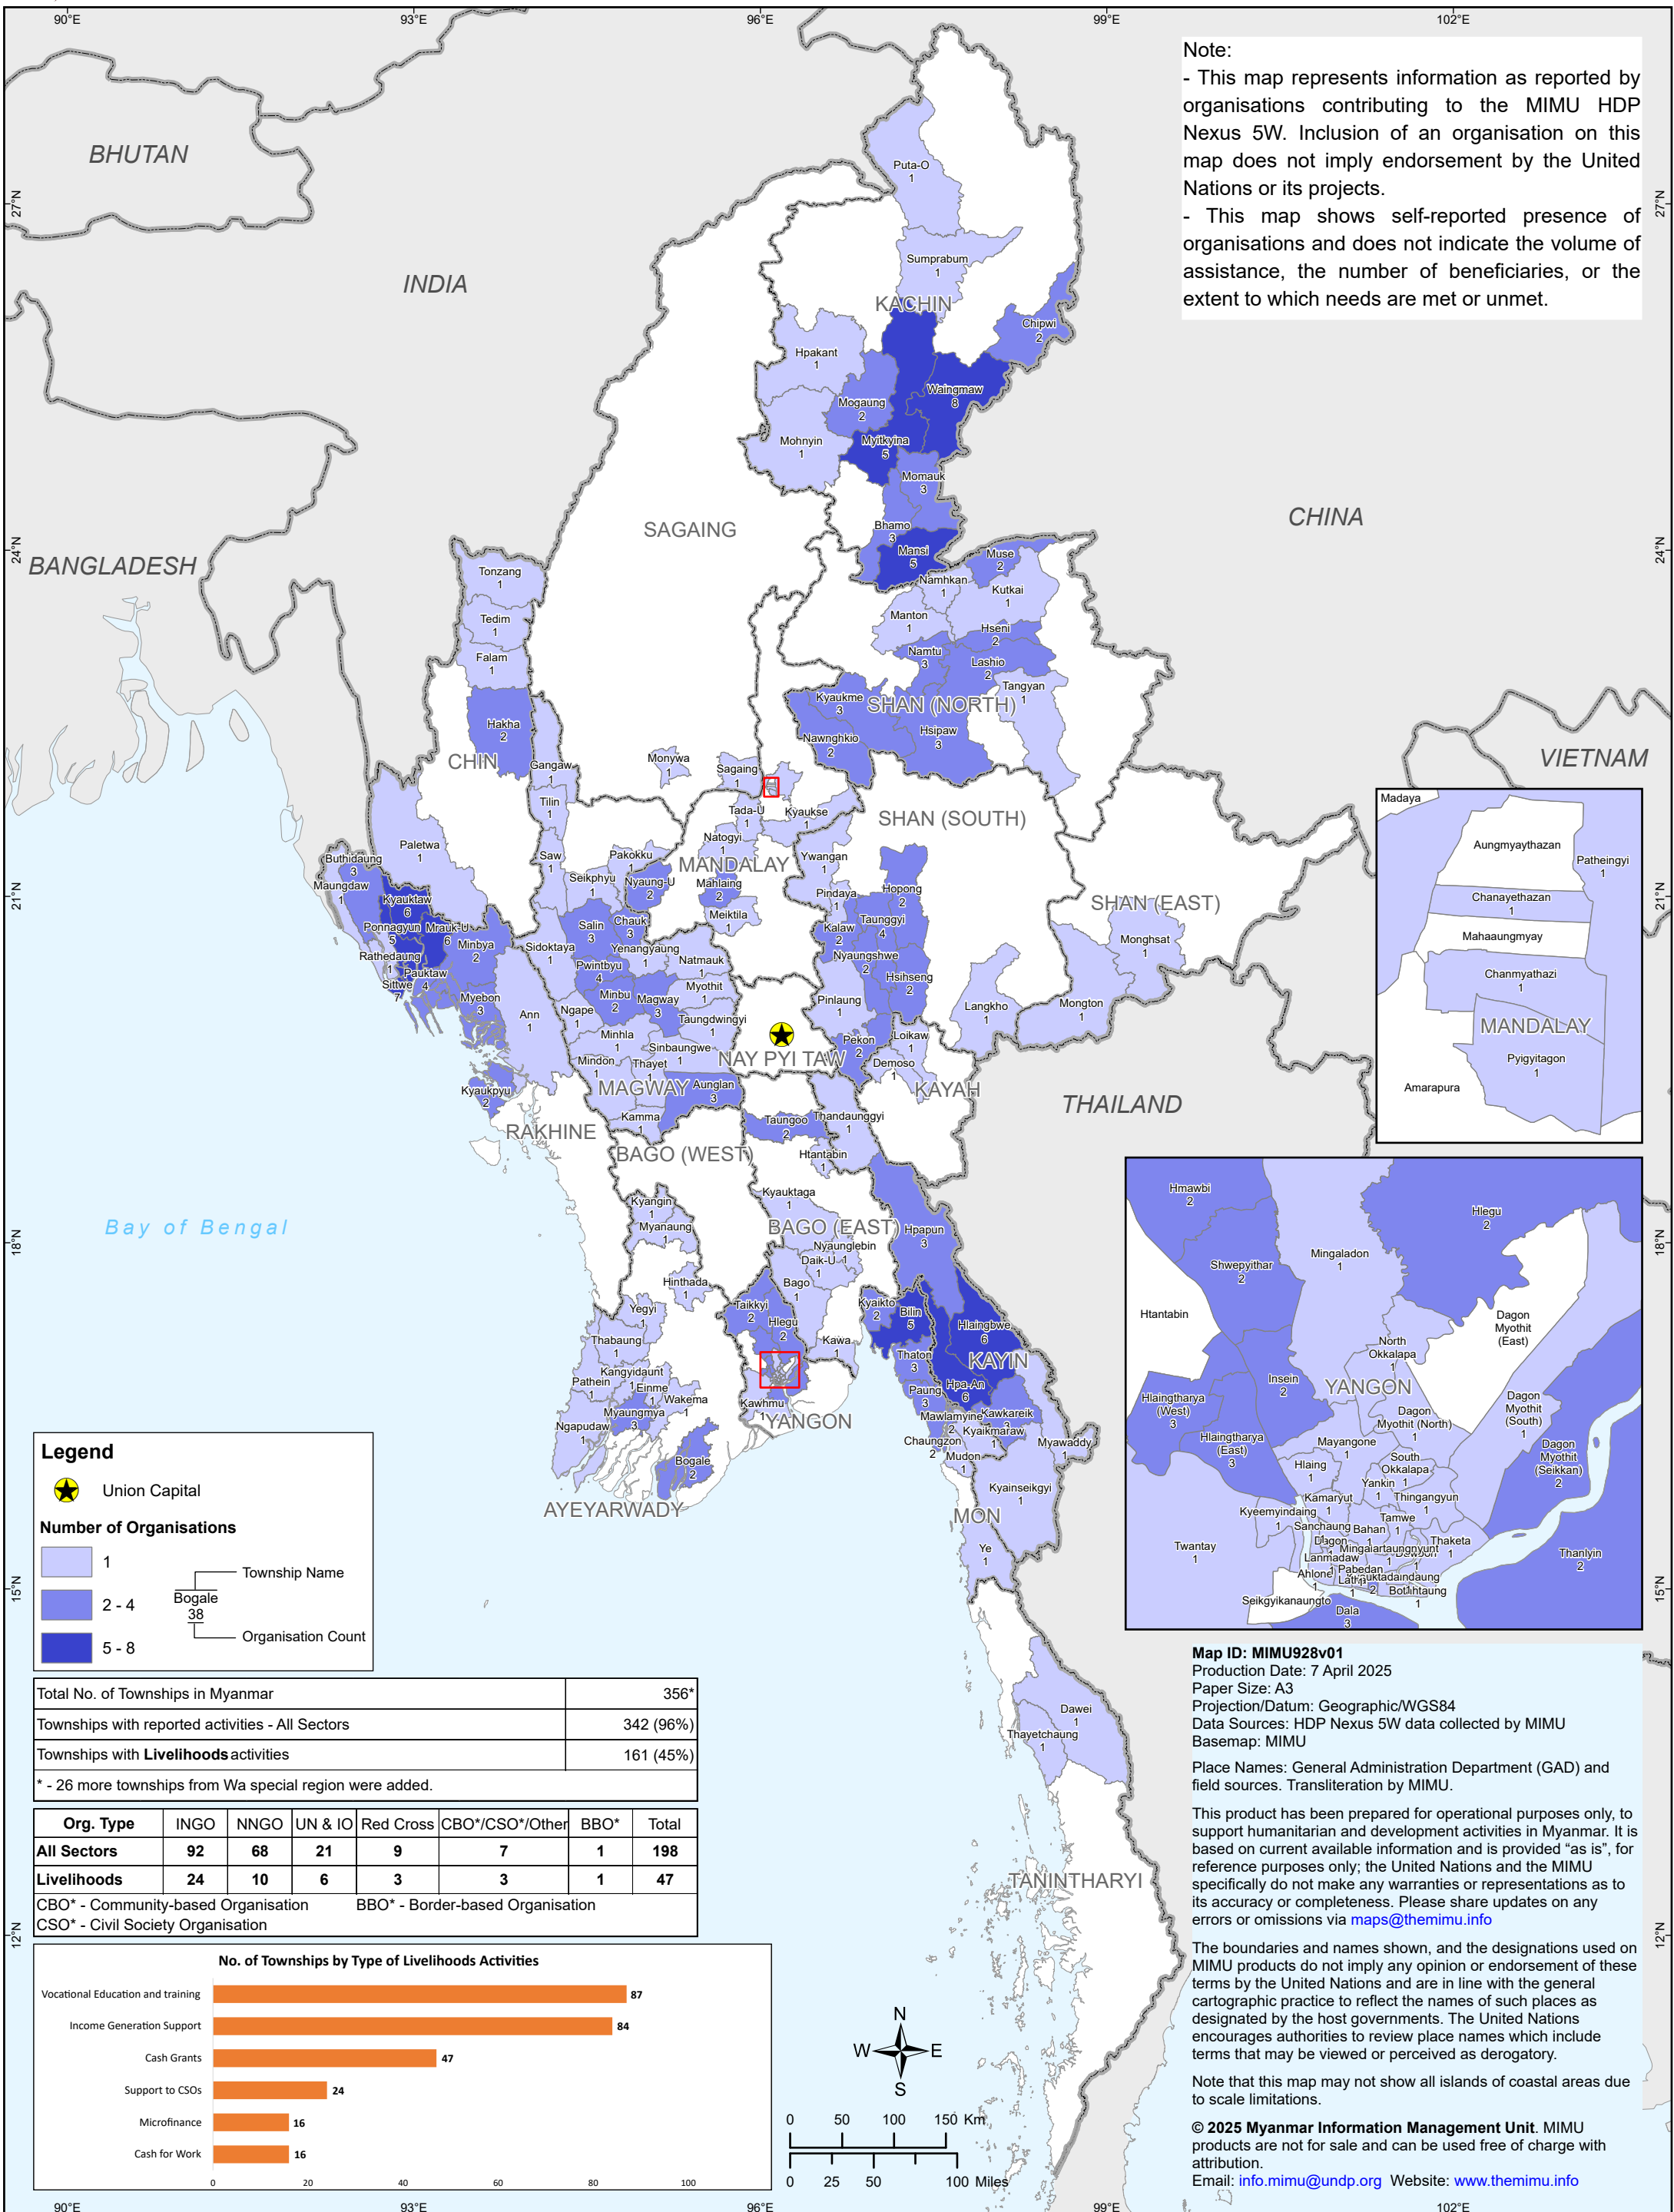

HDP Nexus 5W - Livelihoods Sector

Projects Under Implementation as of February 28, 2025

Co-funded by the European Union

Note:
 - This map represents information as reported by organisations contributing to the MIMU HDP Nexus 5W. Inclusion of an organisation on this map does not imply endorsement by the United Nations or its projects.
 - This map shows self-reported presence of organisations and does not indicate the volume of assistance, the number of beneficiaries, or the extent to which needs are met or unmet.

Legend

- Union Capital

Number of Organisations

- 1
- 2 - 4
- 5 - 8

Organisation Count

- Bogale 38

Township Name

Total No. of Townships in Myanmar	356*
Townships with reported activities - All Sectors	342 (96%)
Townships with Livelihoods activities	161 (45%)

* - 26 more townships from Wa special region were added.

Org. Type	INGO	NNGO	UN & IO	Red Cross	CBO*/CSO*/Other	BBO*	Total
All Sectors	92	68	21	9	7	1	198
Livelihoods	24	10	6	3	3	1	47

CBO* - Community-based Organisation BBO* - Border-based Organisation
 CSO* - Civil Society Organisation

Map ID: MIMU928v01
 Production Date: 7 April 2025
 Paper Size: A3
 Projection/Datum: Geographic/WGS84
 Data Sources: HDP Nexus 5W data collected by MIMU
 Basemap: MIMU
 Place Names: General Administration Department (GAD) and field sources. Transliteration by MIMU.