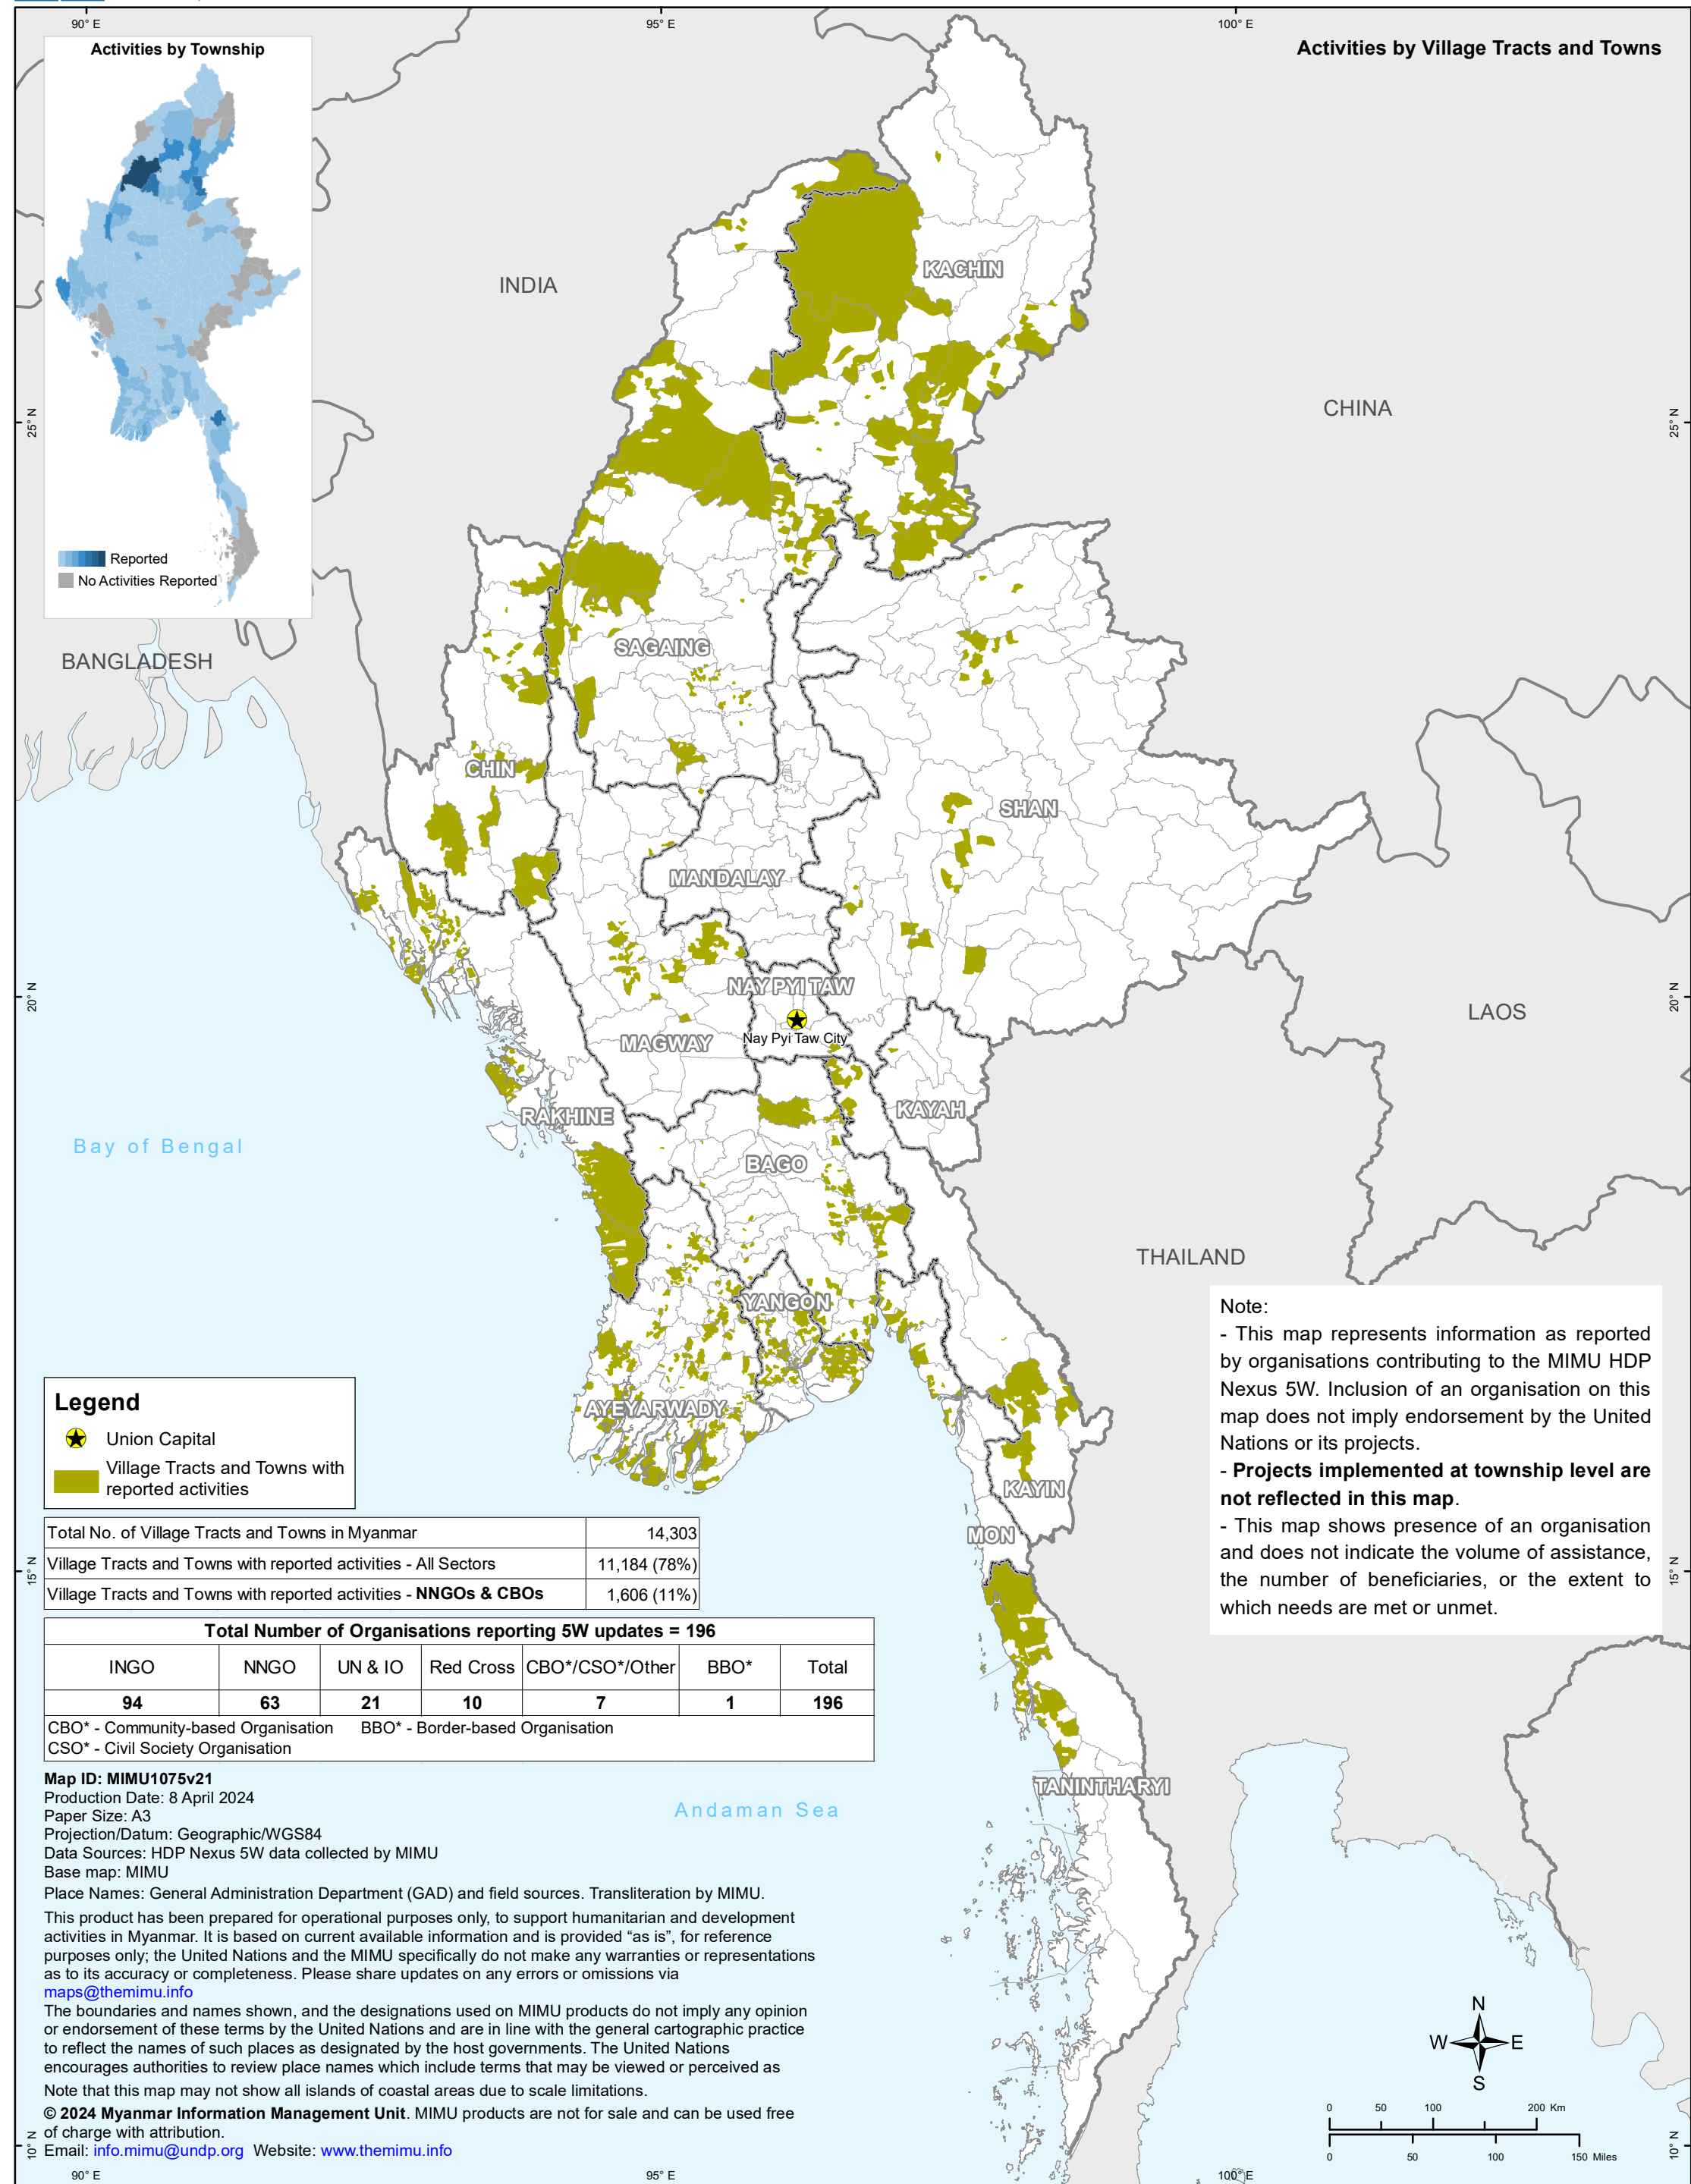

HDP Nexus 5W - NNGOs and CBOs

Projects Under Implementation as of February 29, 2024

Activities by Village Tracts and Towns

Legend

- ★ Union Capital
- Village Tracts and Towns with reported activities

Total No. of Village Tracts and Towns in Myanmar	14,303
Village Tracts and Towns with reported activities - All Sectors	11,184 (78%)
Village Tracts and Towns with reported activities - NNGOs & CBOs	1,606 (11%)

Total Number of Organisations reporting 5W updates = 196						
INGO	NNGO	UN & IO	Red Cross	CBO*/CSO*/Other	BBO*	Total
94	63	21	10	7	1	196

CBO* - Community-based Organisation BBO* - Border-based Organisation
 CSO* - Civil Society Organisation

Note:

- This map represents information as reported by organisations contributing to the MIMU HDP Nexus 5W. Inclusion of an organisation on this map does not imply endorsement by the United Nations or its projects.
- **Projects implemented at township level are not reflected in this map.**
- This map shows presence of an organisation and does not indicate the volume of assistance, the number of beneficiaries, or the extent to which needs are met or unmet.

Map ID: MIMU1075v21
 Production Date: 8 April 2024
 Paper Size: A3
 Projection/Datum: Geographic/WGS84
 Data Sources: HDP Nexus 5W data collected by MIMU
 Base map: MIMU
 Place Names: General Administration Department (GAD) and field sources. Transliteration by MIMU.