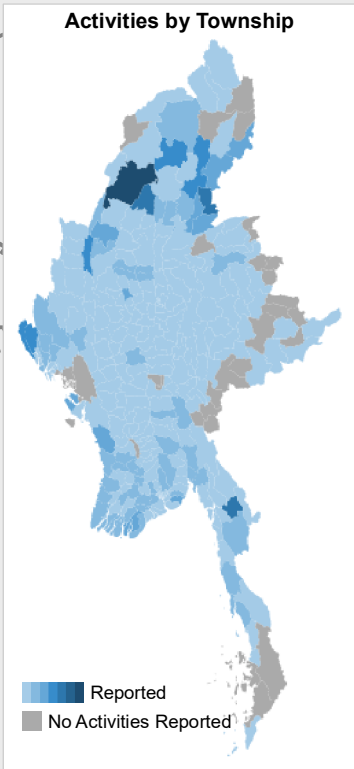

HDP Nexus 5W - NNGOs and CBOs

Projects Under Implementation as of February 29, 2024

Activities by Village Tracts and Towns

Legend

- ★ Union Capital
- Village Tracts and Towns with reported activities

Total No. of Village Tracts and Towns in Myanmar	14,303
Village Tracts and Towns with reported activities - All Sectors	11,184 (78%)
Village Tracts and Towns with reported activities - NNGOs & CBOs	1,606 (11%)

Total Number of Organisations reporting 5W updates = 196						
INGO	NNGO	UN & IO	Red Cross	CBO*/CSO*/Other	BBO*	Total
94	63	21	10	7	1	196

CBO* - Community-based Organisation BBO* - Border-based Organisation
 CSO* - Civil Society Organisation

Note:

- This map represents information as reported by organisations contributing to the MIMU HDP Nexus 5W. Inclusion of an organisation on this map does not imply endorsement by the United Nations or its projects.
- **Projects implemented at township level are not reflected in this map.**
- This map shows presence of an organisation and does not indicate the volume of assistance, the number of beneficiaries, or the extent to which needs are met or unmet.