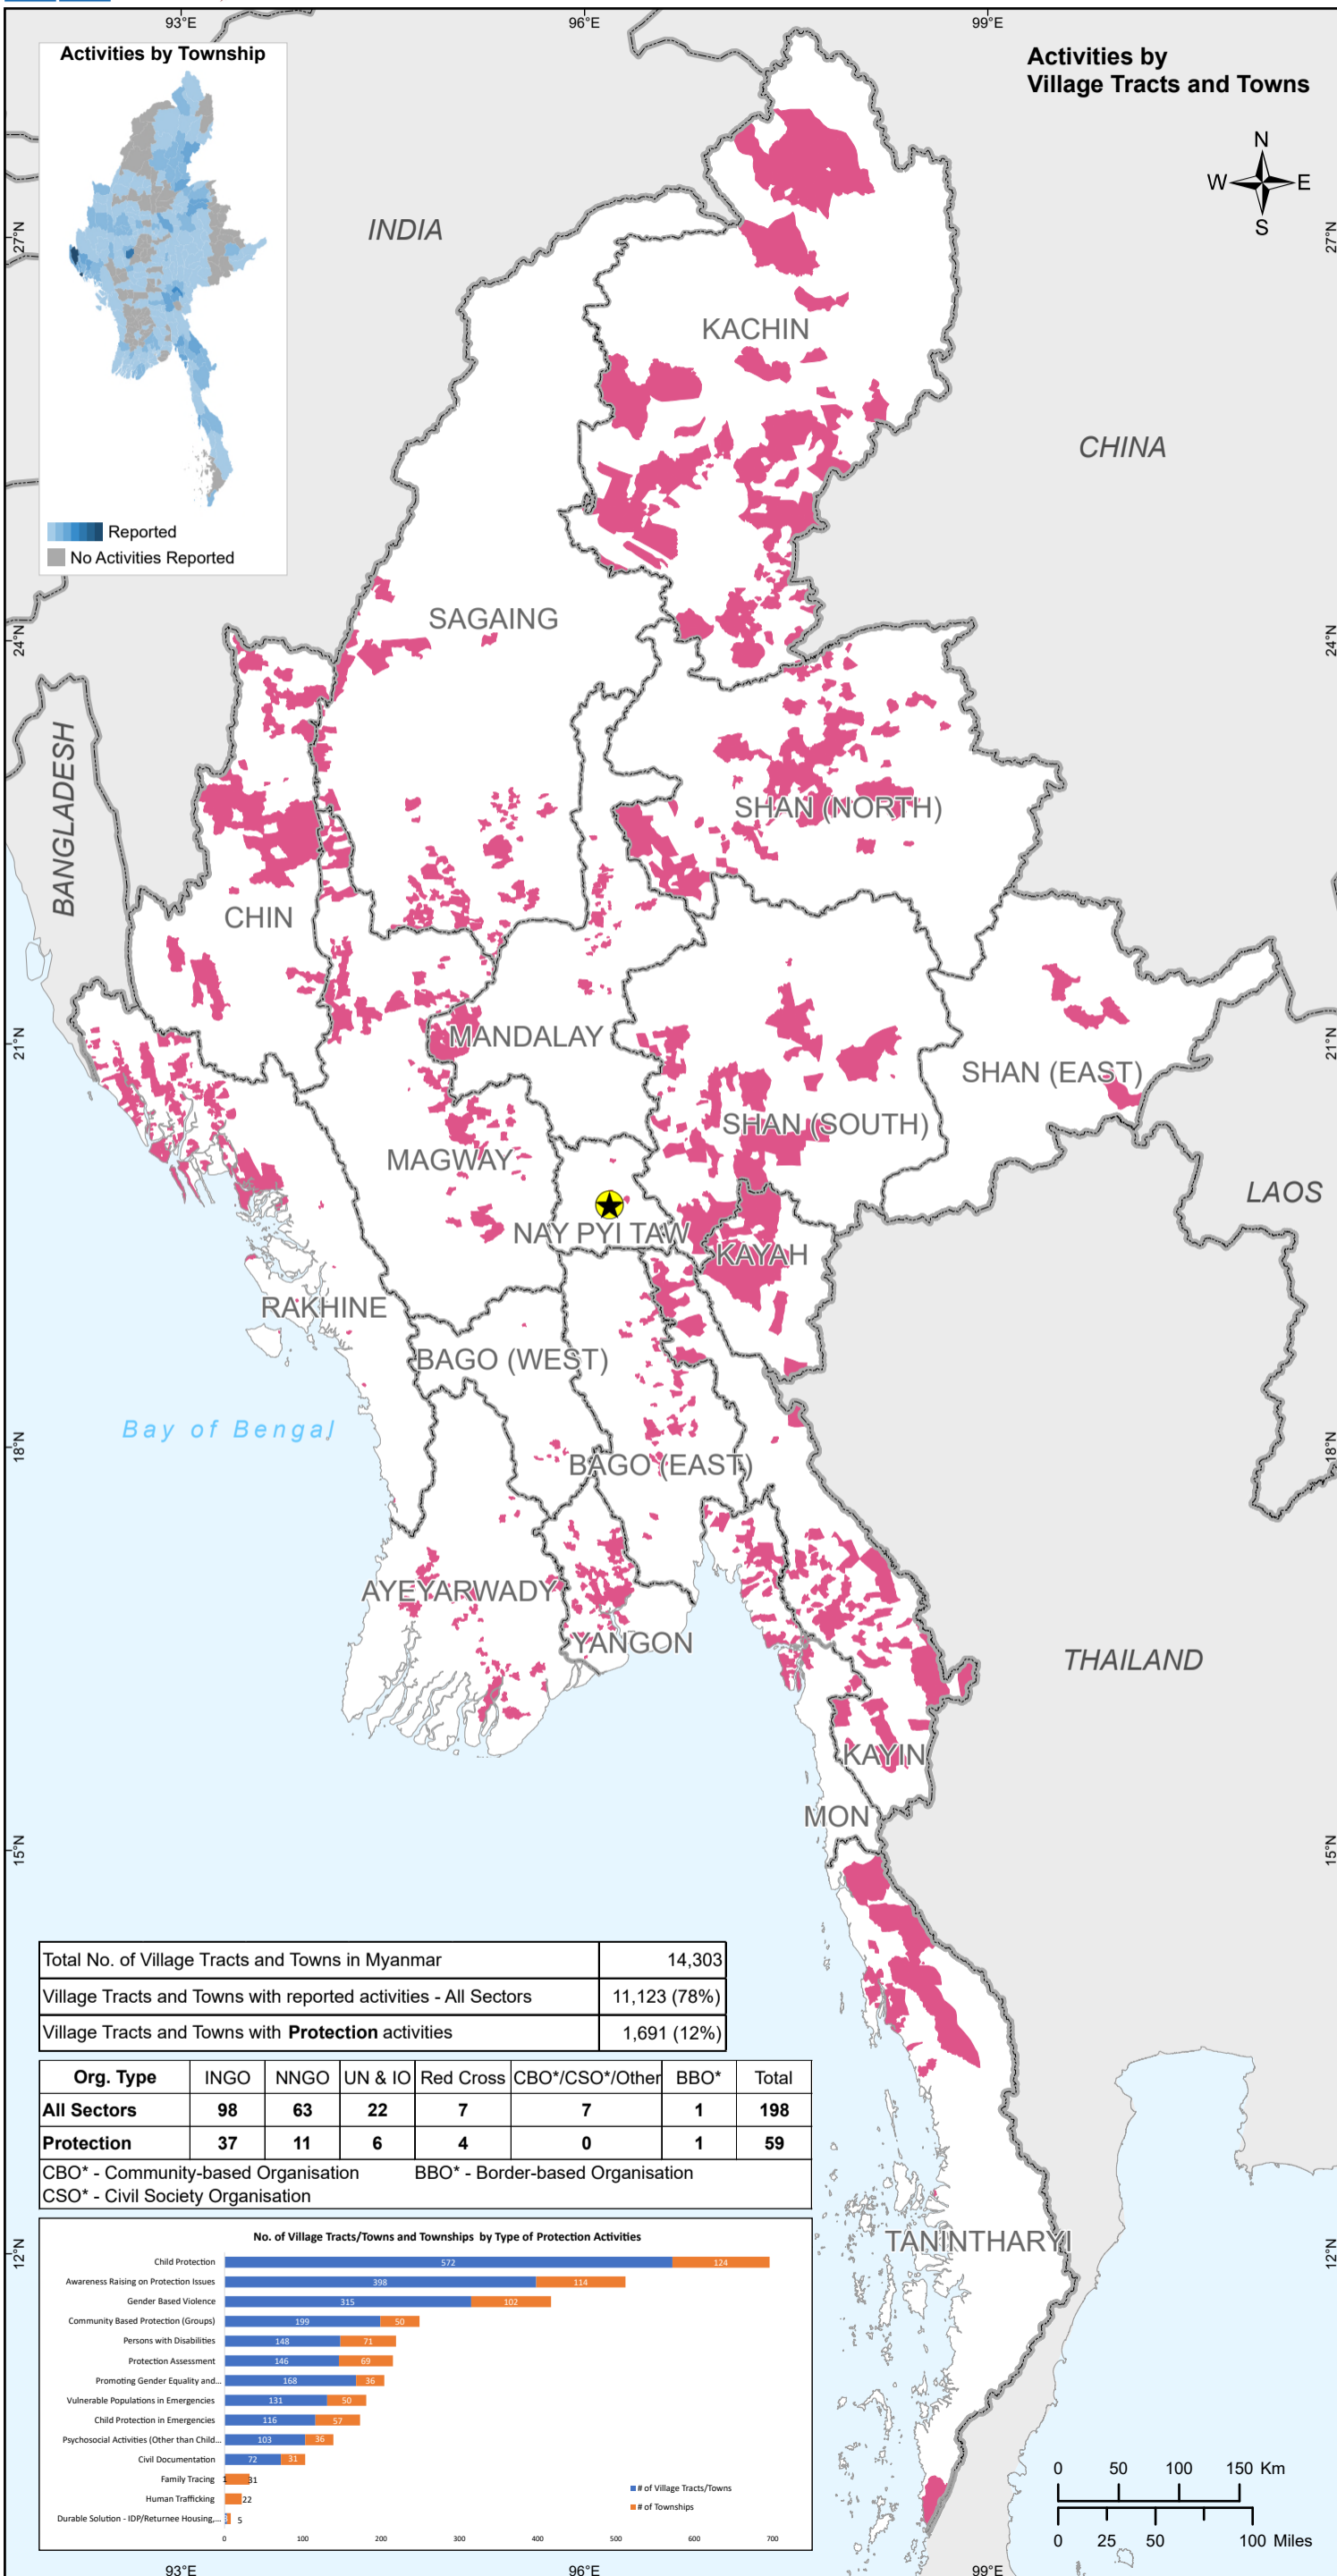

HDP Nexus 5W - Protection Sector

Projects Under Implementation as of August 31, 2024

Map ID: MIMU1586v14
 Production Date: 28 October 2024
 Paper Size: A3
 Projection/Datum: Geographic/WGS84
 Data Sources: HDP Nexus 5W data collected by MIMU
 Base map: MIMU

Place Names: General Administration Department (GAD) and field sources. Transliteration by MIMU.

This product has been prepared for operational purposes only, to support humanitarian and development activities in Myanmar. It is based on current available information and is provided "as is", for reference purposes only; the United Nations and the MIMU specifically do not make any warranties or representations as to its accuracy or completeness. Please share updates on any errors or omissions via maps@themimu.info

Note:

- This map represents information as reported by organisations contributing to the MIMU HDP Nexus 5W. Inclusion of an organisation on this map does not imply endorsement by the United Nations or its projects.
- **Projects implemented at township level are not reflected in this map.**
- This map shows self-reported presence of organisations and does not indicate the volume of assistance, the number of beneficiaries, or the extent to which needs are met or unmet.

Total No. of Village Tracts and Towns in Myanmar	14,303
Village Tracts and Towns with reported activities - All Sectors	11,123 (78%)
Village Tracts and Towns with Protection activities	1,691 (12%)

Org. Type	INGO	NNGO	UN & IO	Red Cross	CBO*/CSO*/Other	BBO*	Total
All Sectors	98	63	22	7	7	1	198
Protection	37	11	6	4	0	1	59