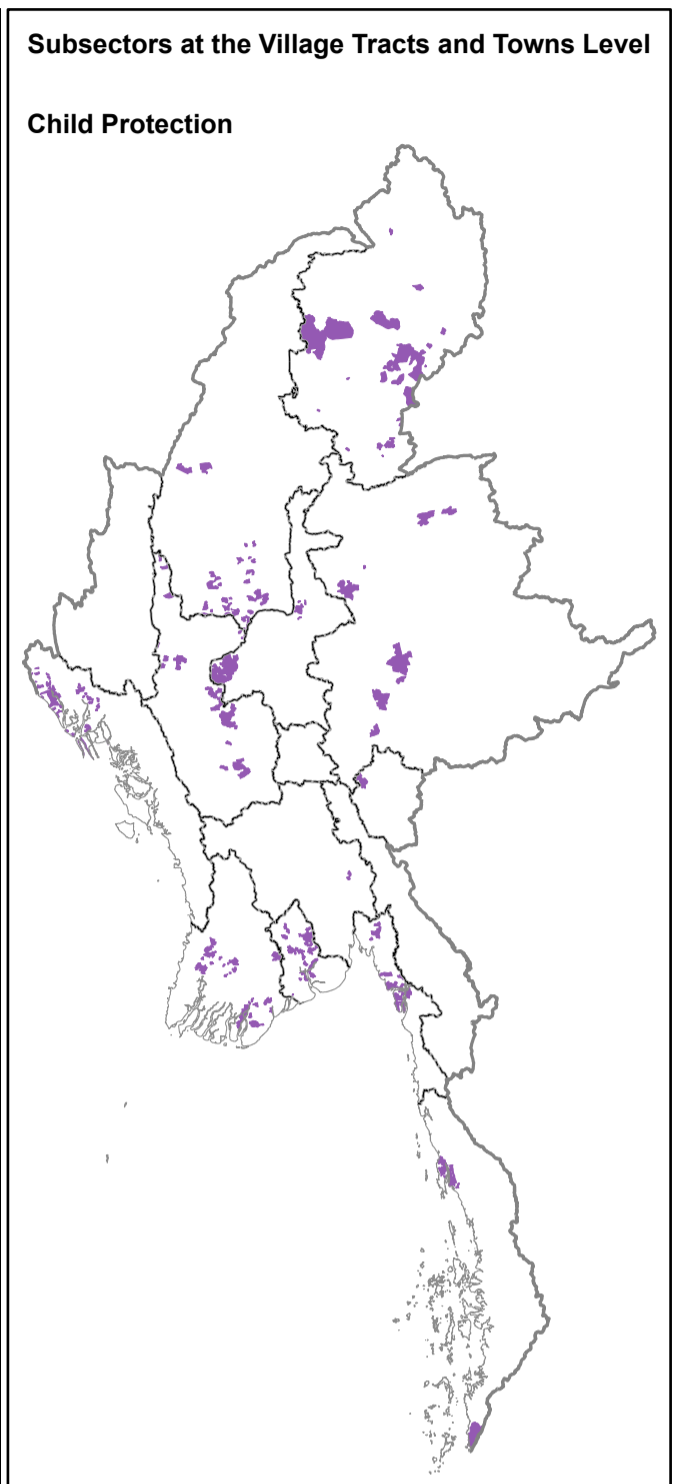

HDP Nexus 5W - Protection Sector

Projects Under Implementation as of August 31, 2024

Map ID: MIMU1586v14
 Production Date: 28 October 2024
 Paper Size: A3
 Projection/Datum: Geographic/WGS84
 Data Sources: HDP Nexus 5W data collected by MIMU
 Base map: MIMU

Total No. of Village Tracts and Towns in Myanmar	14,303
Village Tracts and Towns with reported activities - All Sectors	11,123 (78%)
Village Tracts and Towns with Protection activities	1,691 (12%)

Org. Type	INGO	NNGO	UN & IO	Red Cross	CBO*/CSO*/Other	BBO*	Total
All Sectors	98	63	22	7	7	1	198
Protection	37	11	6	4	0	1	59