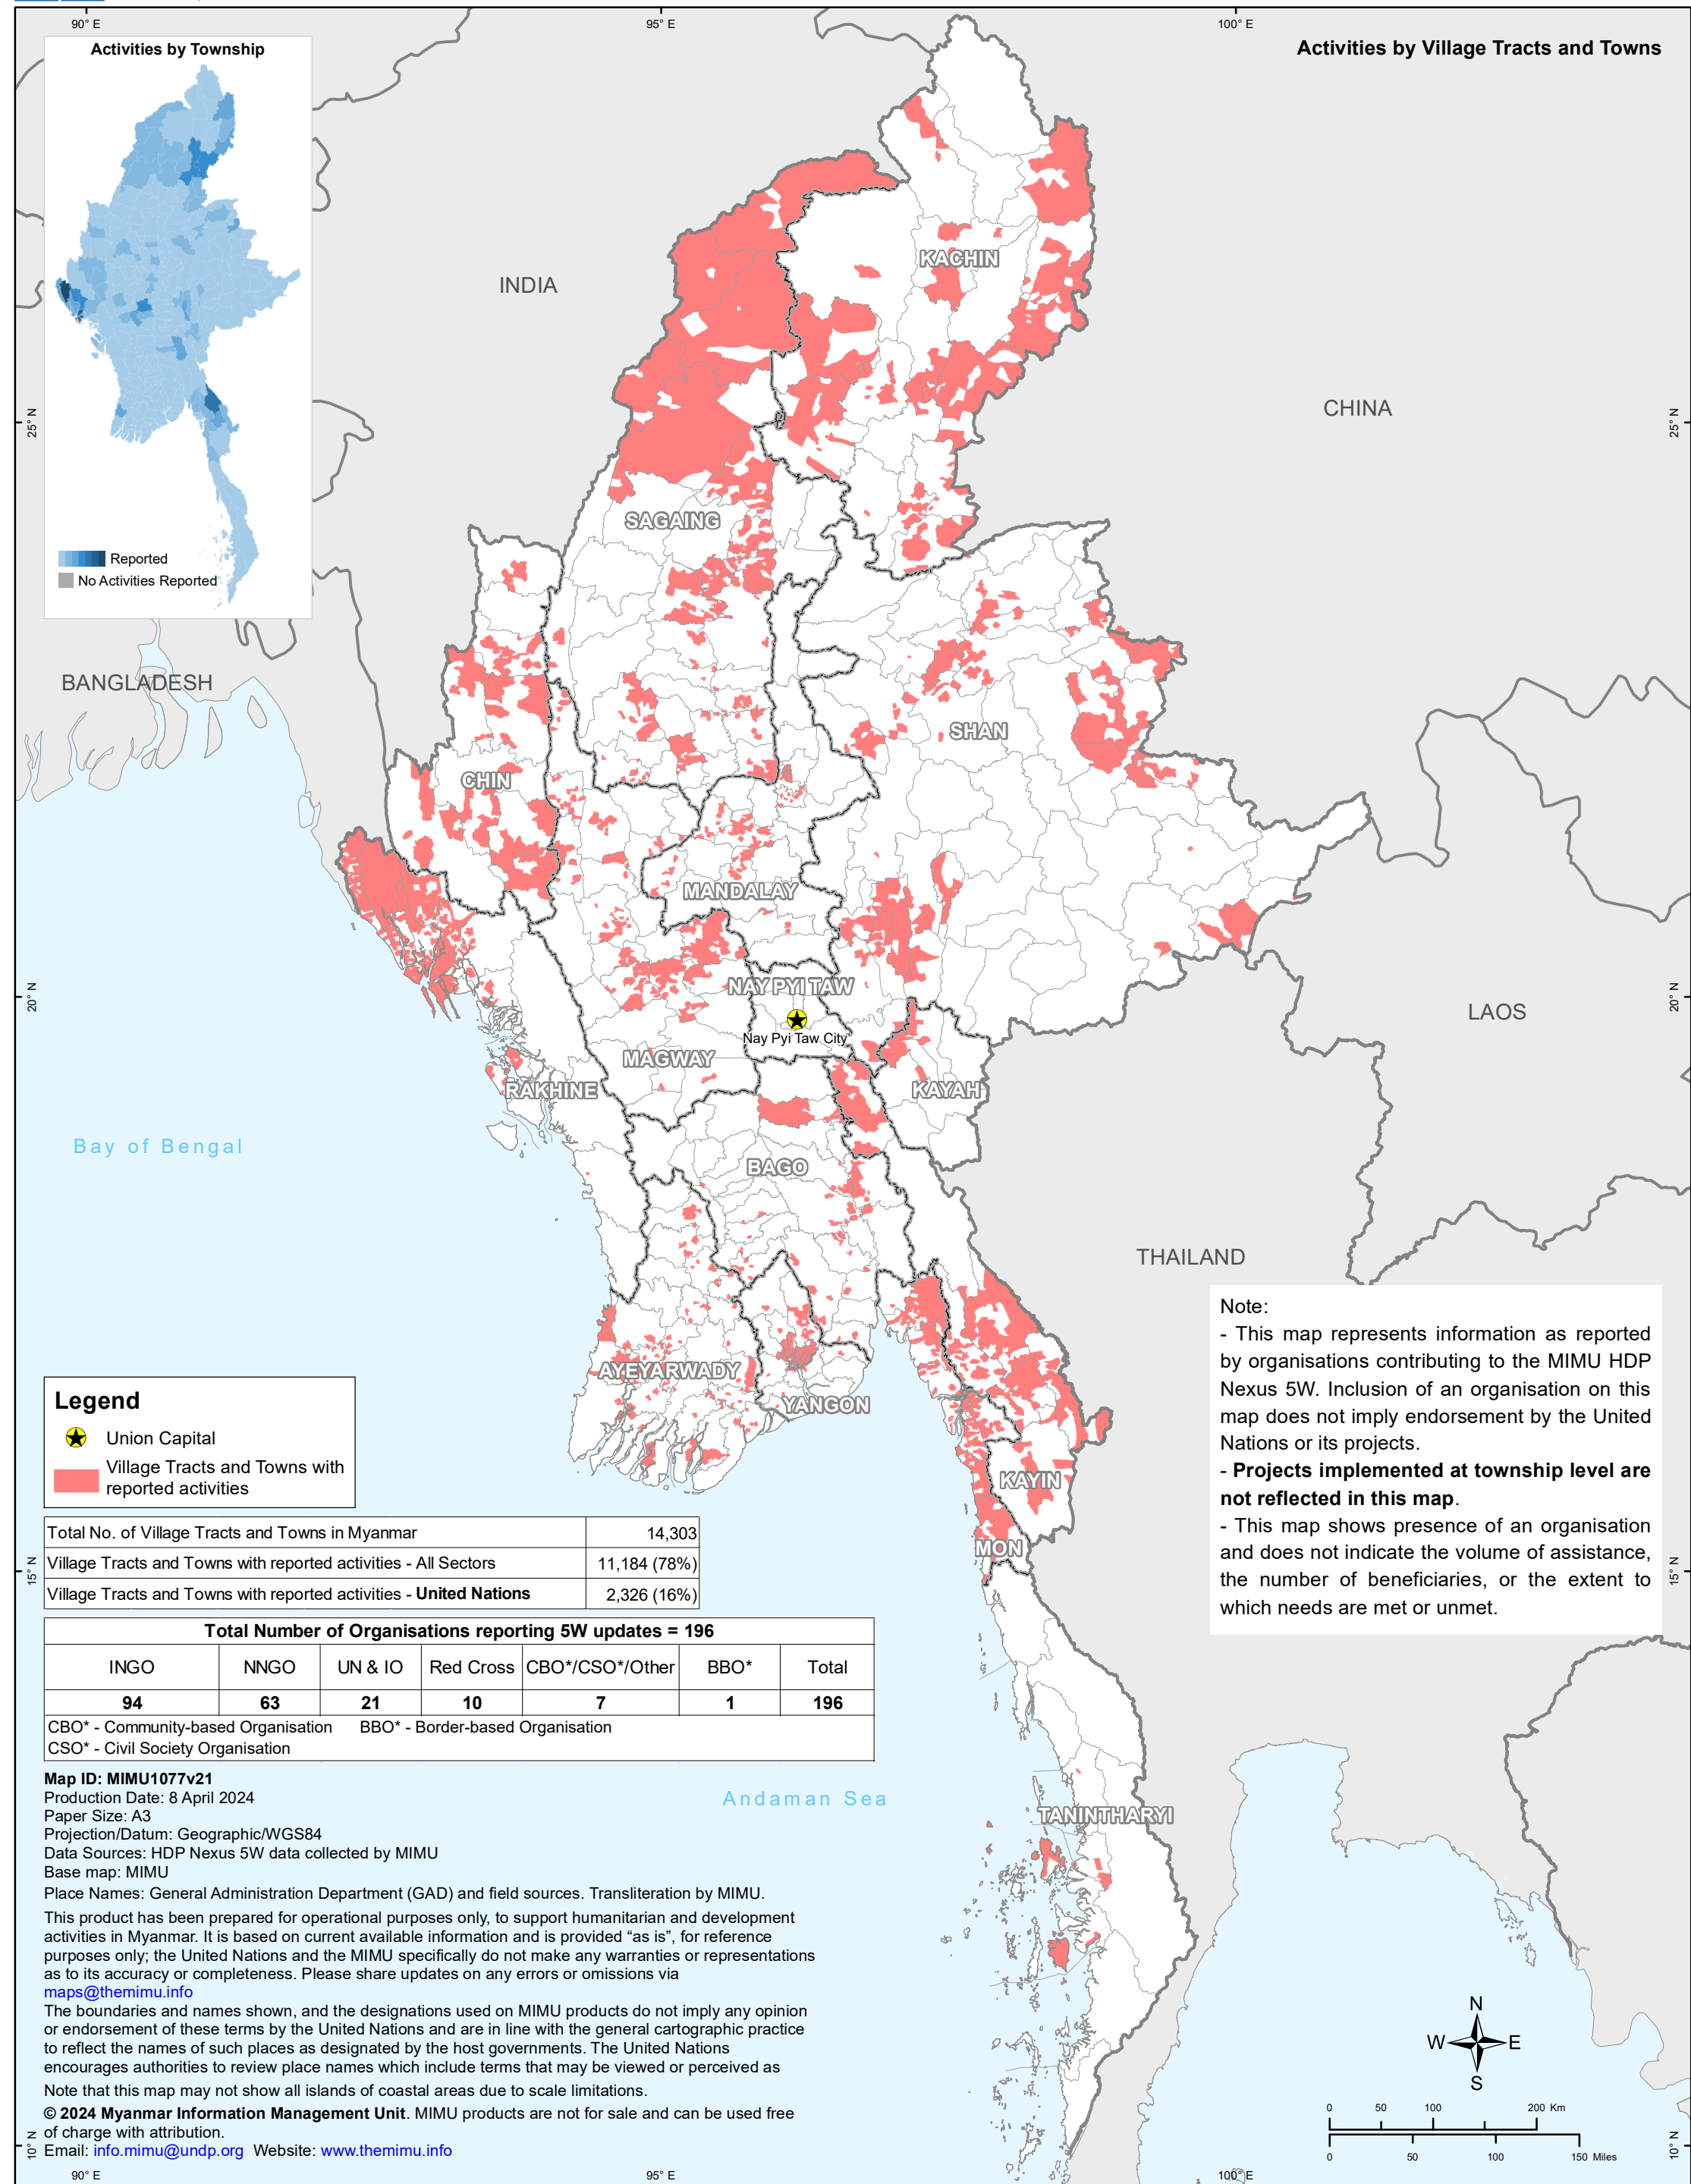

# HDP Nexus 5W - United Nations

## Projects Under Implementation as of February 29, 2024

Activities by Village Tracts and Towns

**Legend**

- Union Capital
- Village Tracts and Towns with reported activities

Total No. of Village Tracts and Towns in Myanmar	14,303
Village Tracts and Towns with reported activities - All Sectors	11,184 (78%)
Village Tracts and Towns with reported activities - <b>United Nations</b>	2,326 (16%)

Total Number of Organisations reporting 5W updates = 196						
INGO	NNGO	UN & IO	Red Cross	CBO*/CSO*/Other	BBO*	Total
94	63	21	10	7	1	196

CBO\* - Community-based Organisation    BBO\* - Border-based Organisation  
 CSO\* - Civil Society Organisation

**Map ID: MIMU1077v21**  
 Production Date: 8 April 2024  
 Paper Size: A3  
 Projection/Datum: Geographic/WGS84  
 Data Sources: HDP Nexus 5W data collected by MIMU  
 Base map: MIMU  
 Place Names: General Administration Department (GAD) and field sources. Transliteration by MIMU.