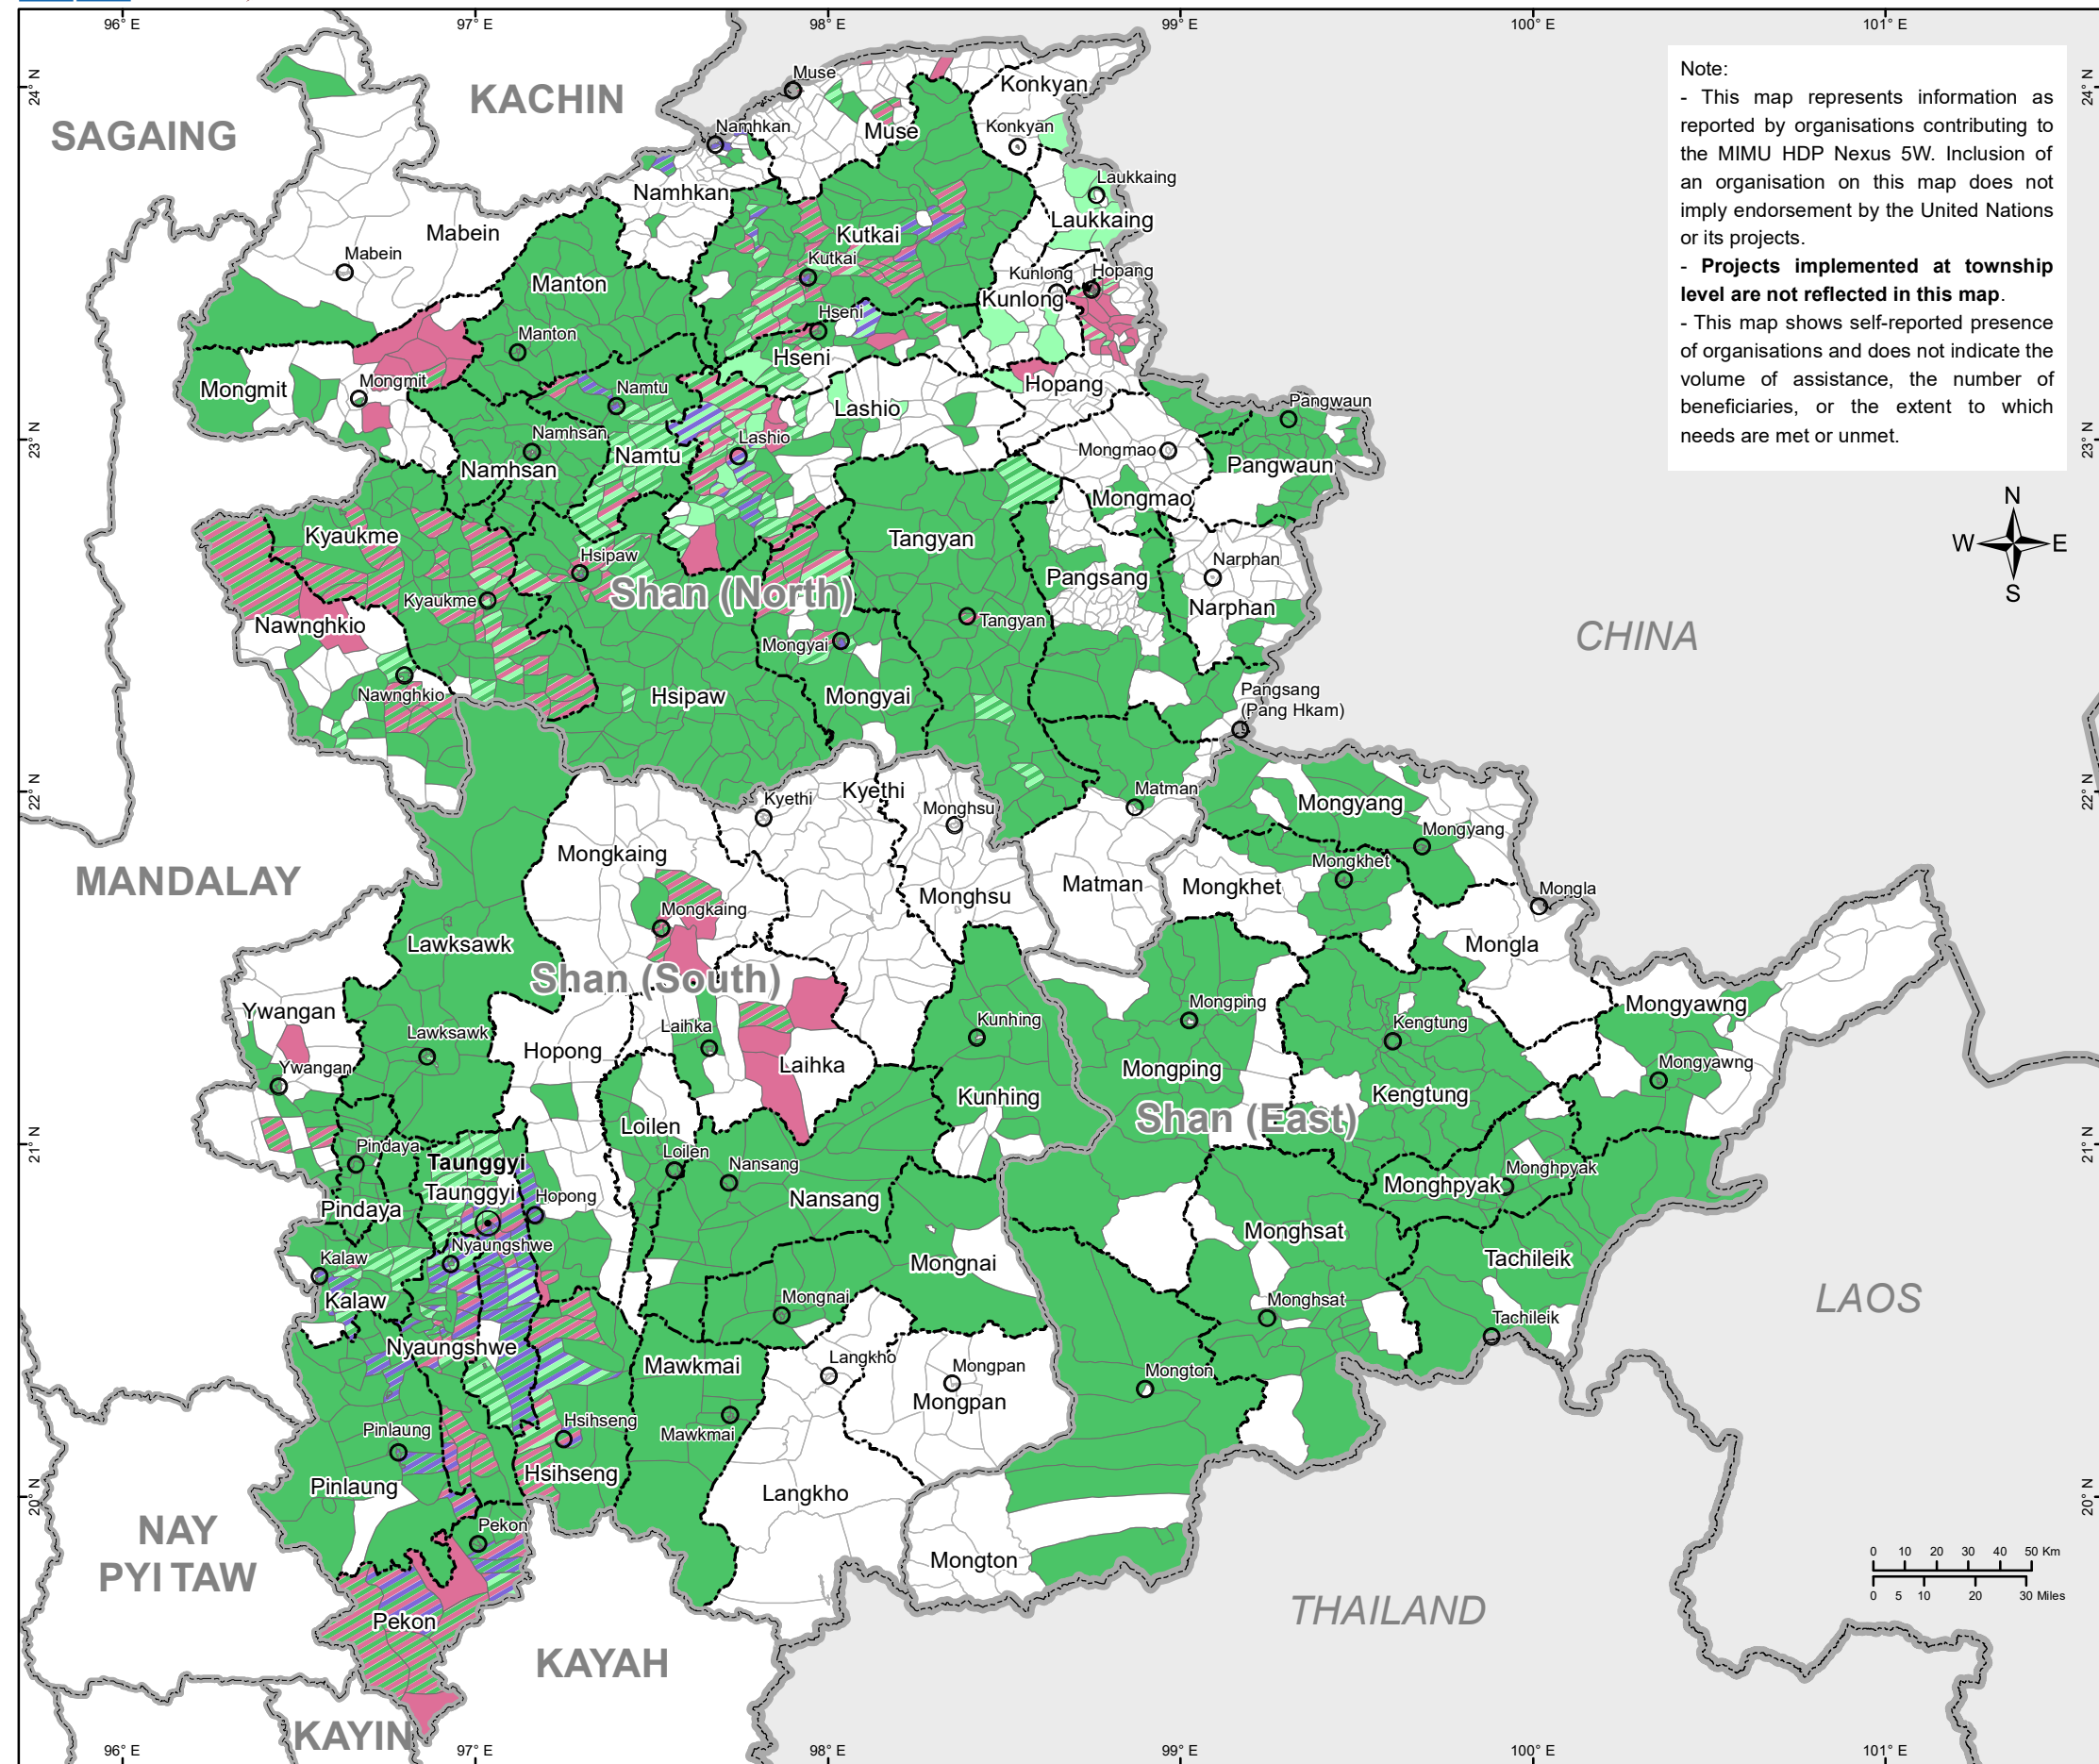

Agencies' reported activities by Project Focus

Shan State as of February 29, 2024

Note:

- This map represents information as reported by organisations contributing to the MIMU HDP Nexus 5W. Inclusion of an organisation on this map does not imply endorsement by the United Nations or its projects.
- **Projects implemented at township level are not reflected in this map.**
- This map shows self-reported presence of organisations and does not indicate the volume of assistance, the number of beneficiaries, or the extent to which needs are met or unmet.

Legend

Village Tracts and Towns with Reported Activities

- Development Focus Programme (941 VTs)
- IDP and Host Community Focus (169 VTs)
- IDP Focus (68 VTs)
- Vulnerable groups other than IDPs (123 VTs)

IDP: Internally Displaced Person

- State/Region Capital
- Main Town

Map ID: MIMU861v19
 Production Date: 8 April 2024
 Paper Size: A3
 Projection/Datum: Geographic/WGS84
 Data Sources: HDP Nexus 5W data collected by MIMU
 Base map: MIMU