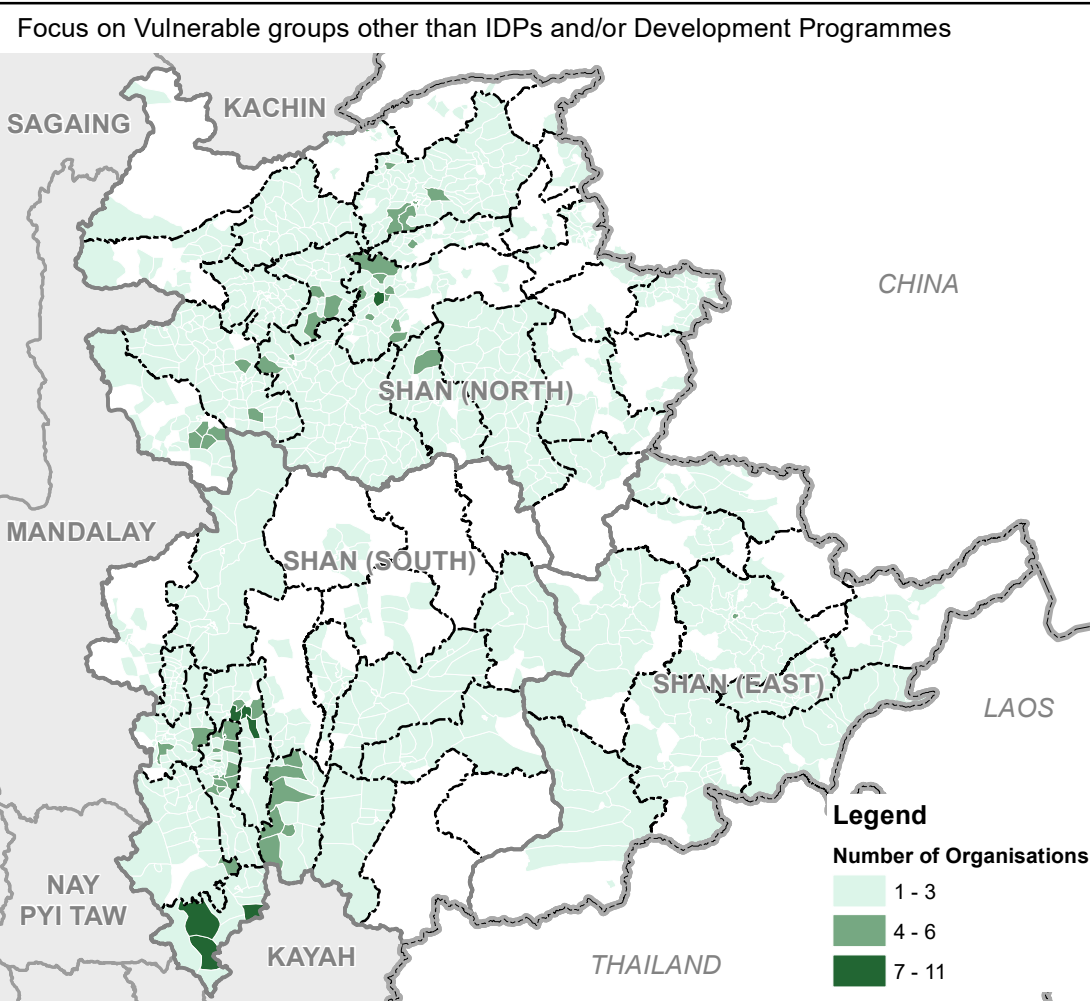

Agencies' reported activities by Project Focus

Shan State as of February 29, 2024

Note:

- This map represents information as reported by organisations contributing to the MIMU HDP Nexus 5W. Inclusion of an organisation on this map does not imply endorsement by the United Nations or its projects.
- **Projects implemented at township level are not reflected in this map.**
- This map shows self-reported presence of organisations and does not indicate the volume of assistance, the number of beneficiaries, or the extent to which needs are met or unmet.

Legend

Village Tracts and Towns with Reported Activities

- Development Focus Programme (941 VTs)
- IDP and Host Community Focus (169 VTs)
- IDP Focus (68 VTs)
- Vulnerable groups other than IDPs (123 VTs)

IDP: Internally Displaced Person

- State/Region Capital
- Main Town

Map ID: MIMU861v19
 Production Date: 8 April 2024
 Paper Size: A3
 Projection/Datum: Geographic/WGS84
 Data Sources: HDP Nexus 5W data collected by MIMU
 Base map: MIMU