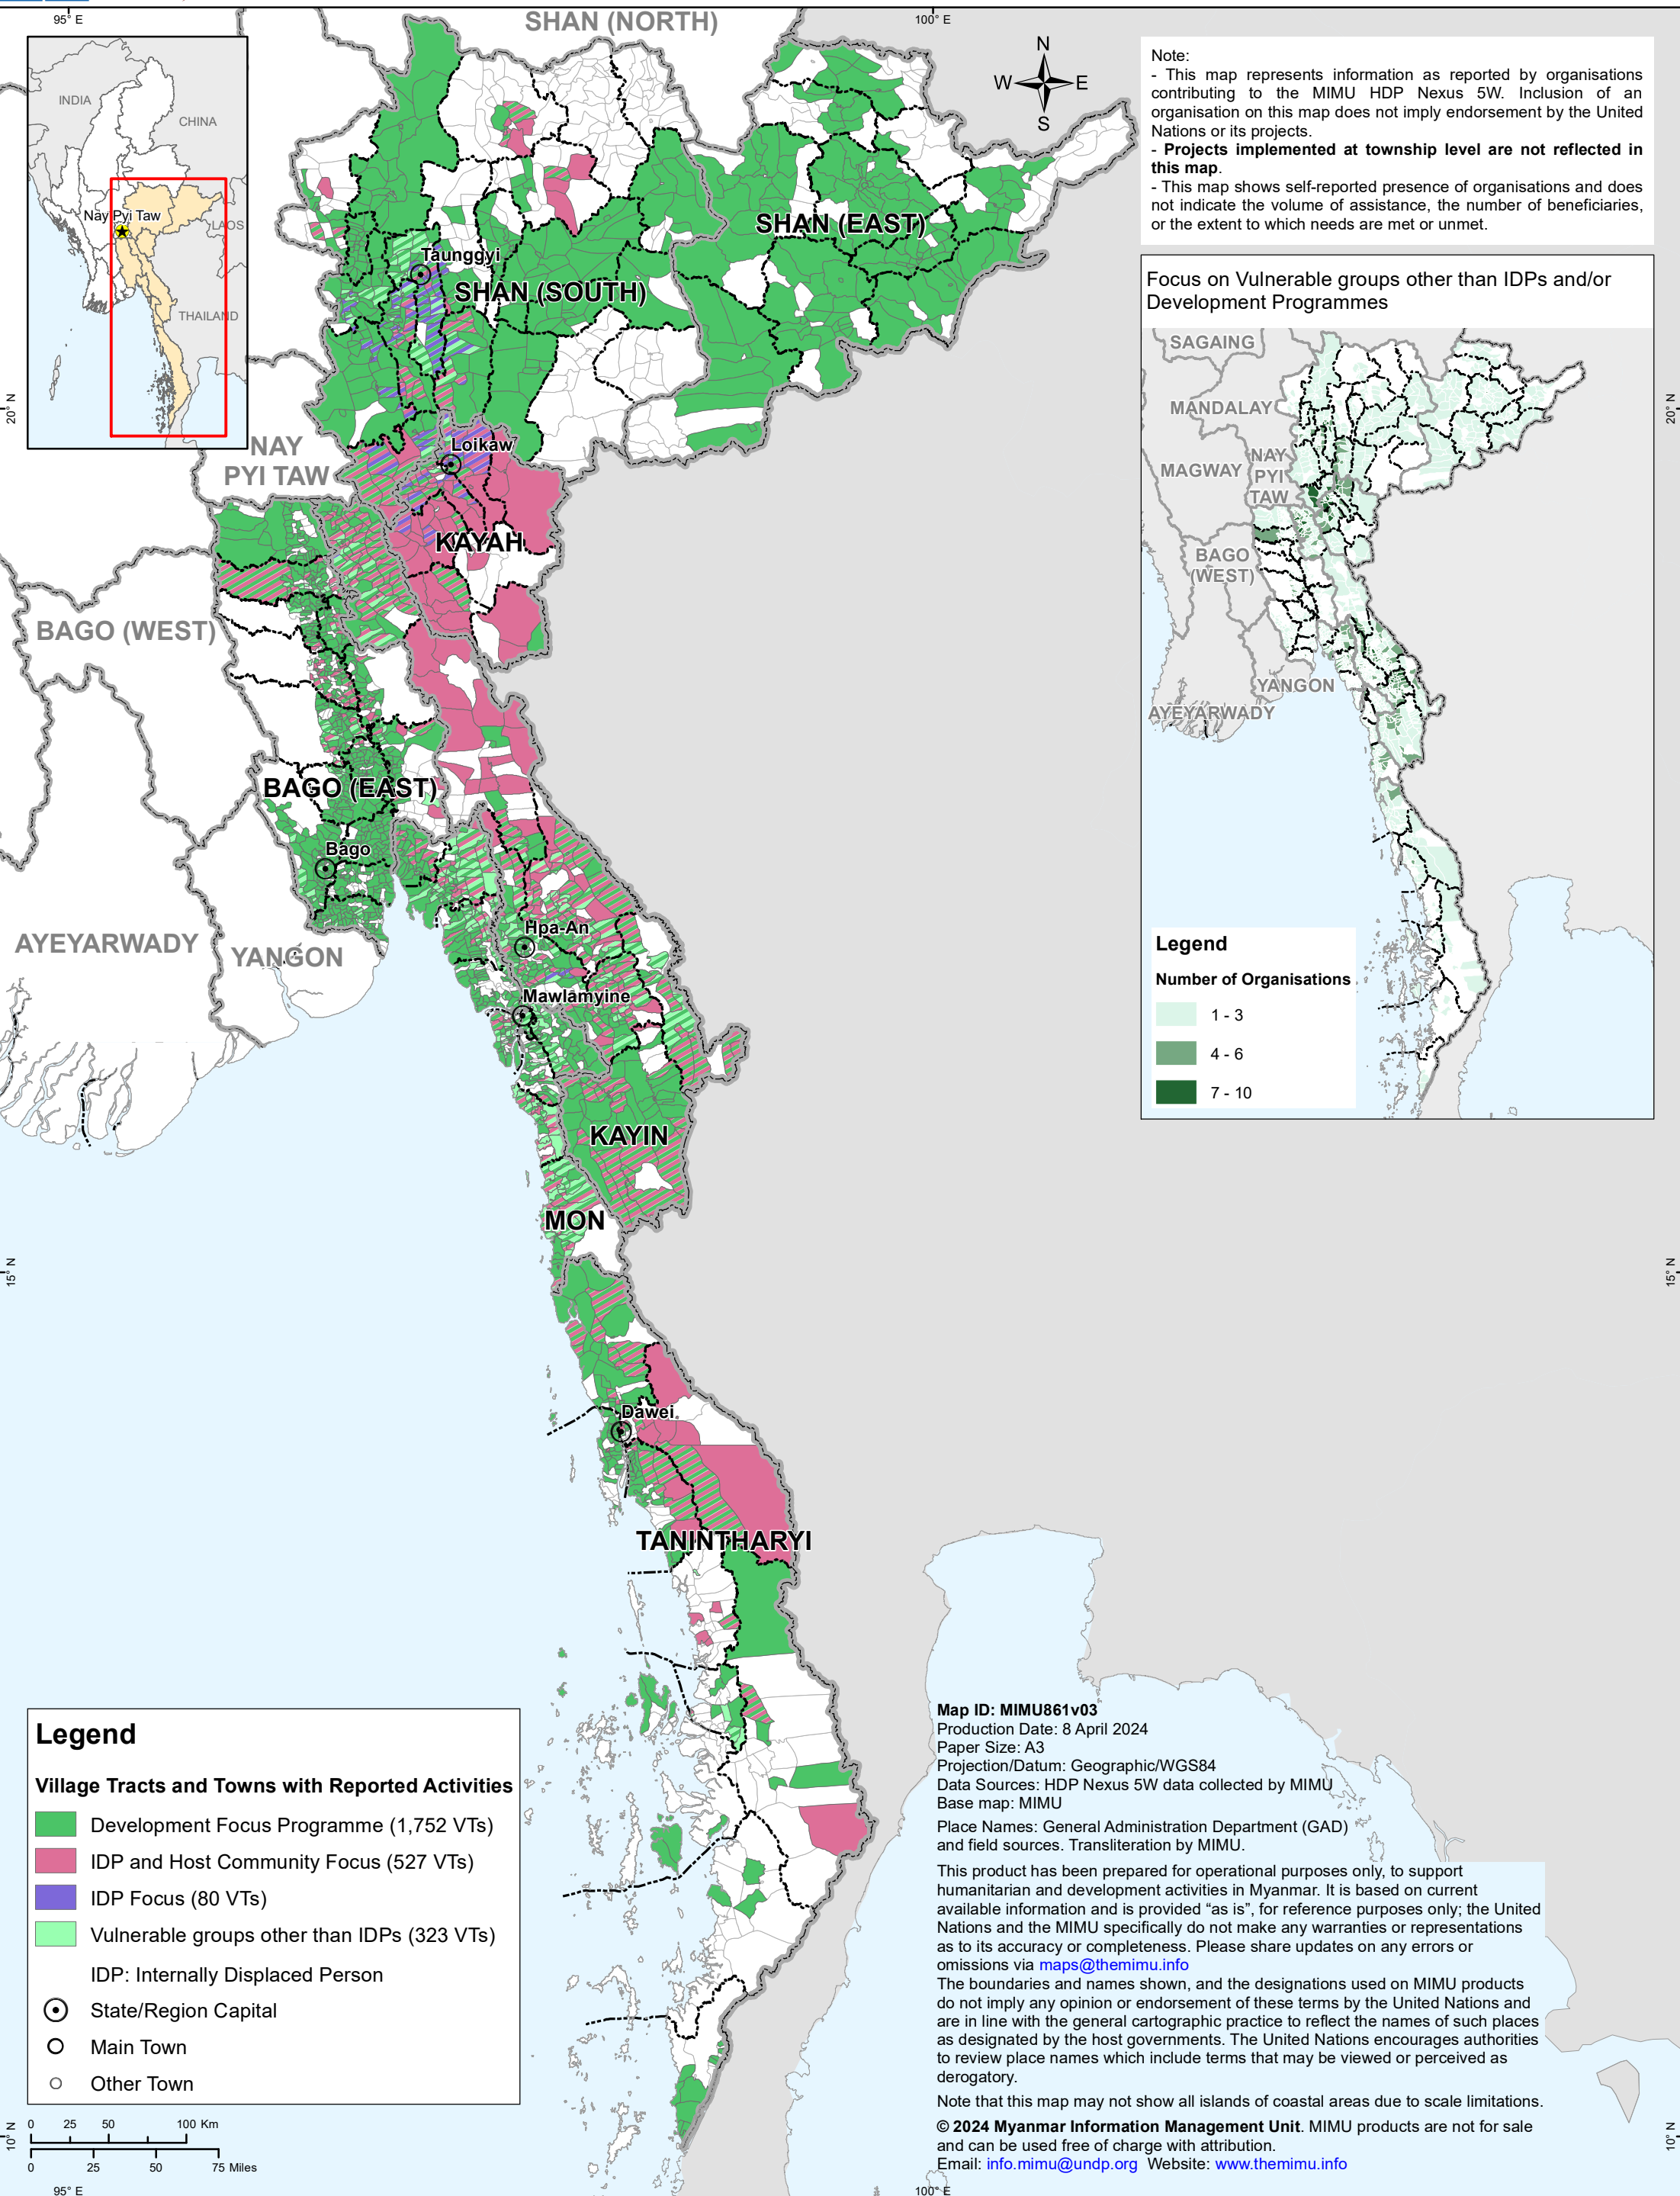

Agencies' reported activities by Project Focus

Southeastern Myanmar as of February 29, 2024

Note:

- This map represents information as reported by organisations contributing to the MIMU HDP Nexus 5W. Inclusion of an organisation on this map does not imply endorsement by the United Nations or its projects.
- **Projects implemented at township level are not reflected in this map.**
- This map shows self-reported presence of organisations and does not indicate the volume of assistance, the number of beneficiaries, or the extent to which needs are met or unmet.

Focus on Vulnerable groups other than IDPs and/or Development Programmes

Legend

Village Tracts and Towns with Reported Activities

- Development Focus Programme (1,752 VTs)
- IDP and Host Community Focus (527 VTs)
- IDP Focus (80 VTs)
- Vulnerable groups other than IDPs (323 VTs)

IDP: Internally Displaced Person

- State/Region Capital
- Main Town
- Other Town

Legend

Number of Organisations

- 1 - 3
- 4 - 6
- 7 - 10

Map ID: MIMU861v03
 Production Date: 8 April 2024
 Paper Size: A3
 Projection/Datum: Geographic/WGS84
 Data Sources: HDP Nexus 5W data collected by MIMU
 Base map: MIMU
 Place Names: General Administration Department (GAD) and field sources. Transliteration by MIMU.

This product has been prepared for operational purposes only, to support humanitarian and development activities in Myanmar. It is based on current available information and is provided "as is", for reference purposes only; the United Nations and the MIMU specifically do not make any warranties or representations as to its accuracy or completeness. Please share updates on any errors or omissions via maps@themimu.info