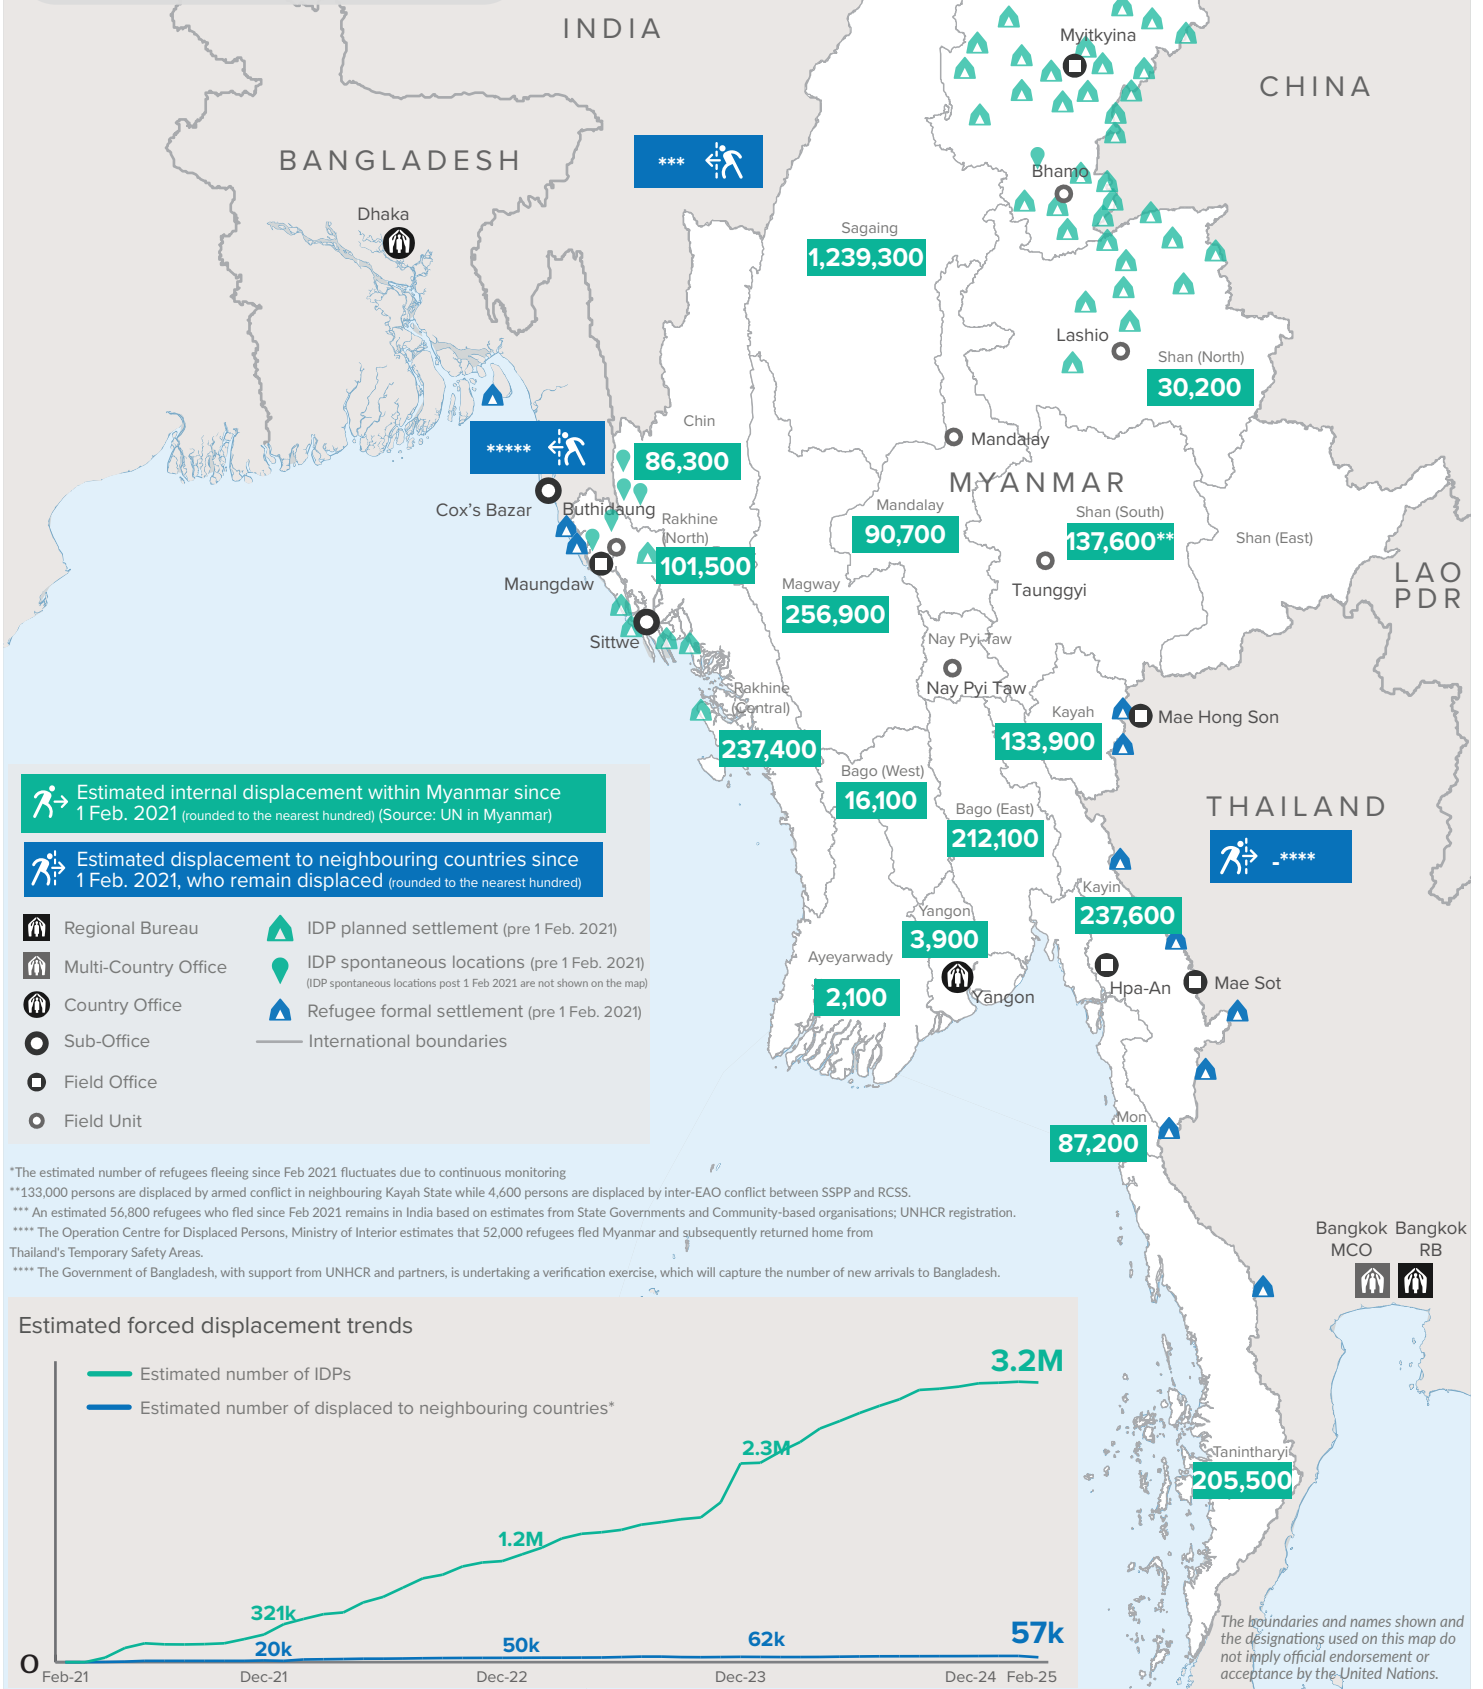

**Key figures**

 **3,246,700**  
estimated number of IDPs

 **56,800\***  
estimated number of displaced to neighbouring countries

**Key figures**

**3,524,200**

Estimated total IDPs within Myanmar

**277,500**

 Estimated # of IDPs displaced prior to 1 Feb 2021  
 (As of 30 Jun, 2024)

**3,246,700**

 Estimated # of IDPs displaced post 1 Feb 2021  
 (As of 17 Feb, 2025)

 Prior to 1 Feb 2021

 Post 1 Feb 2021

Source : UN in Myanmar

The boundaries and names shown and the designations used on this map do not imply official endorsement or acceptance by the United Nations.