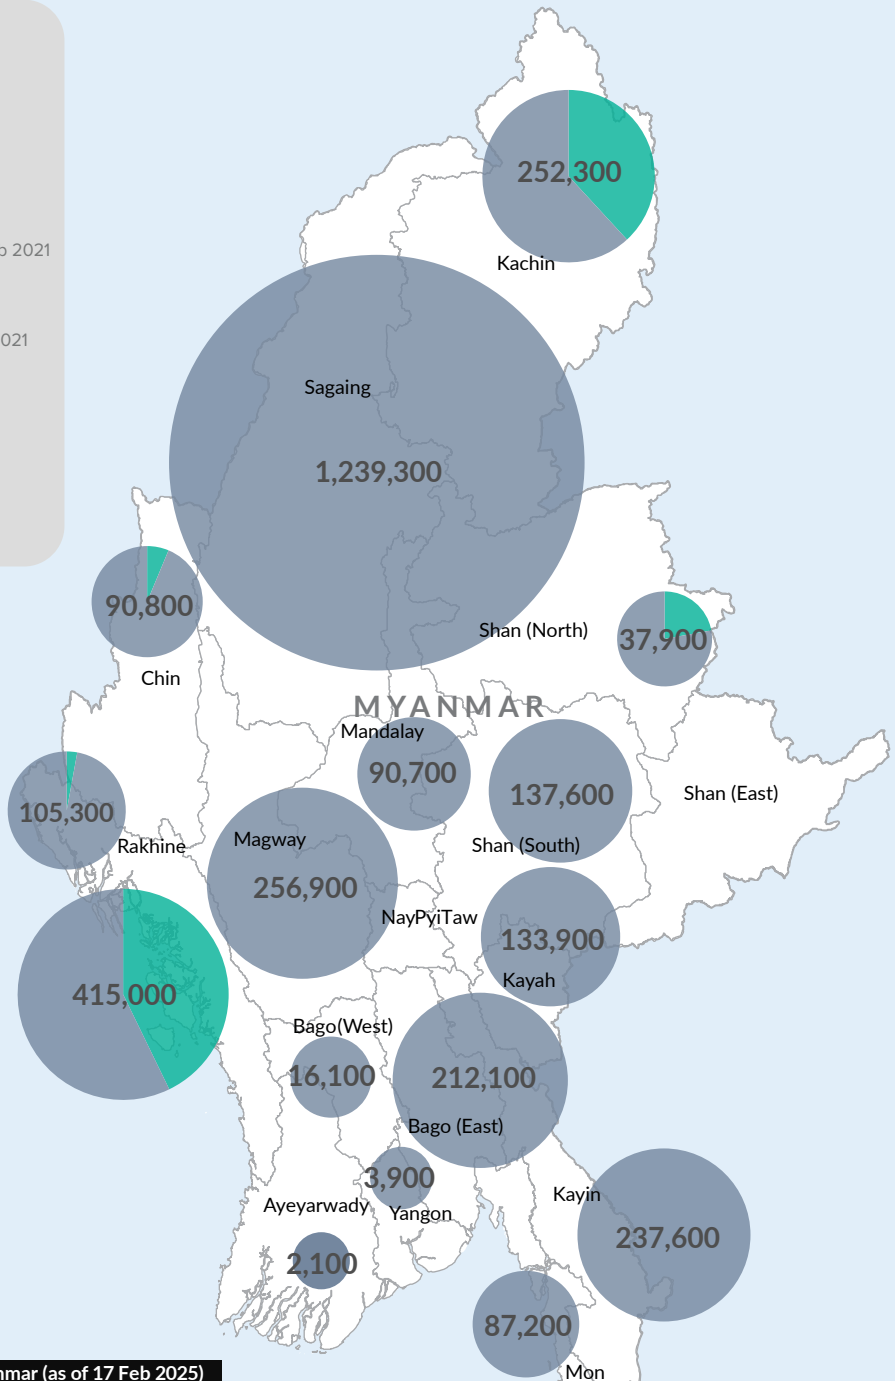

**Key figures**

 **3,246,700**  
estimated number of IDPs

 **56,800\***  
estimated number of displaced to neighbouring countries

**Key figures**

**3,524,200**

Estimated total IDPs within Myanmar

**277,500**

 Estimated # of IDPs displaced prior to 1 Feb 2021  
 (As of 30 Jun, 2024)

**3,246,700**

 Estimated # of IDPs displaced post 1 Feb 2021  
 (As of 17 Feb, 2025)

 Prior to 1 Feb 2021

 Post 1 Feb 2021

Source : UN in Myanmar

The boundaries and names shown and the designations used on this map do not imply official endorsement or acceptance by the United Nations.