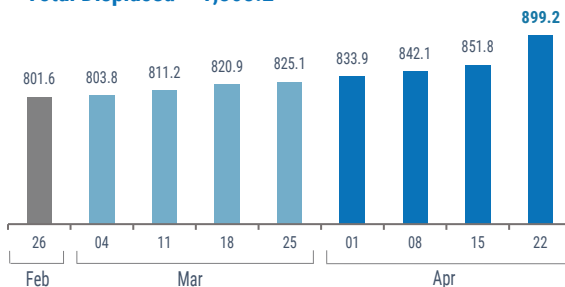

MYANMAR SOUTH EAST - EMERGENCY OVERVIEW MAP

Number of people displaced in South East since Feb 2021 and remain displaced

AS OF 22 Apr 2024

WEEKLY HIGHLIGHTS

In the South-East, the number of internally displaced people (IDPs) increased from 842,100 last week to 899,200 this week.

In Kayah State, due to the fighting, airstrikes, and shelling, 1,000 IDPs from Loikaw Township were displaced to the jungle within the same township. In addition, 2,759 IDPs from Loikaw Township were displaced to Demoso, Hpruso and Loikaw Townships as a secondary displacement.

In Shan State (South), 90 IDPs from Loikaw Township were displaced to Pekon Township while 261 IDPs from Hsihseng Township were displaced to Taunggyi as a secondary displacement due to increased fighting.

In Kayin State, 51,286 IDPs from Myawaddy Town were displaced to near the border and Myawaddy Township due to the intensified fighting, including shelling and airstrike, in the area. Among them, 922 IDPs were displaced as a secondary displacement within Myawaddy Township.

In Tanintharyi Region, 5,700 IDPs from Yebyu Township were displaced within the township due to intensified fighting in the area.

WEEKLY DISPLACEMENT FIGURES⁽¹⁾

SOUTH-EAST (26 Feb - 22 Apr)

Total Displaced - 1,303.2

(thousands)