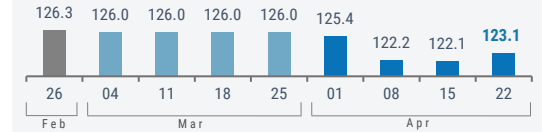

WEEKLY DISPLACEMENT FIGURES⁽²⁾

BY STATE/REGION (26 Feb - 22 Apr)

(thousands)

KAYAH STATE

Total Displaced - 227.7