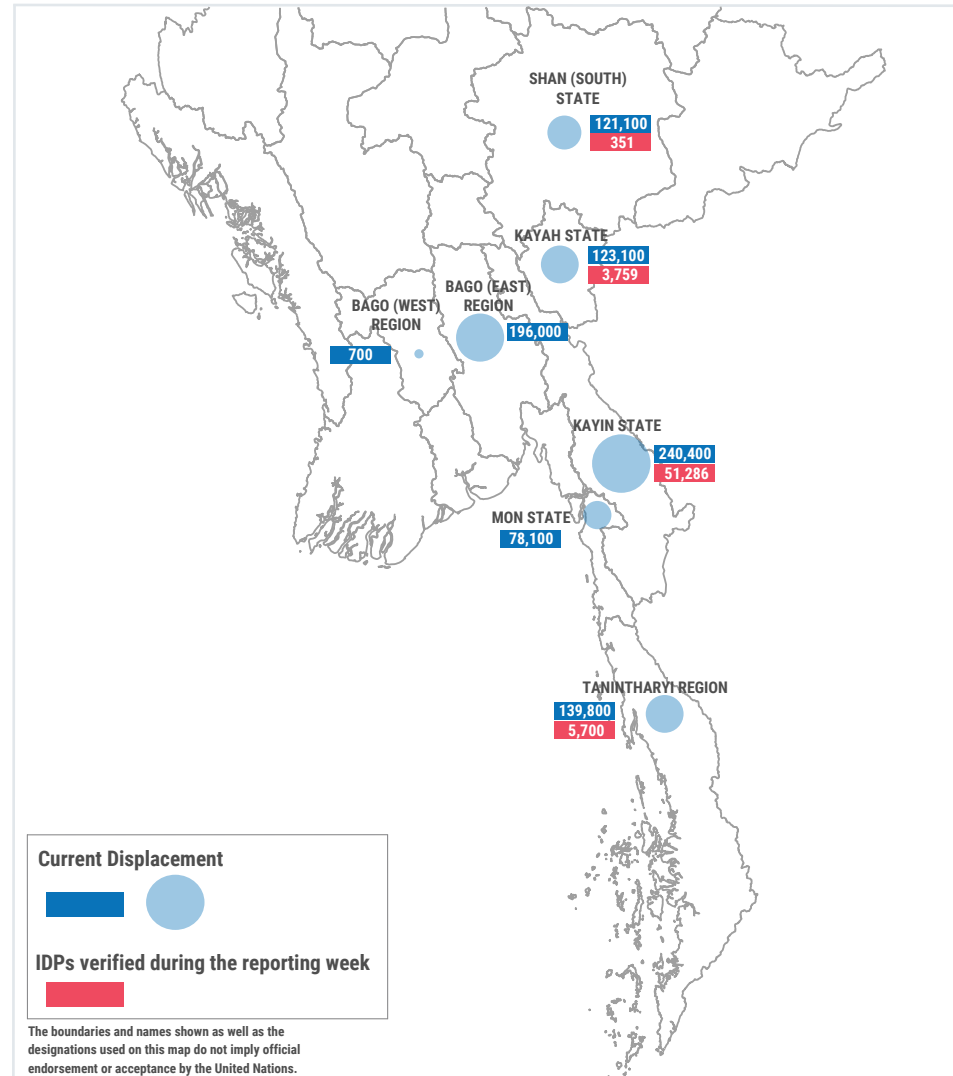

899,200⁽¹⁾

Source: UN in Myanmar

People who are estimated to be displaced by conflict in SE Myanmar (as of 22 Apr 2024).

Total Displaced - 1,303.2⁽²⁾