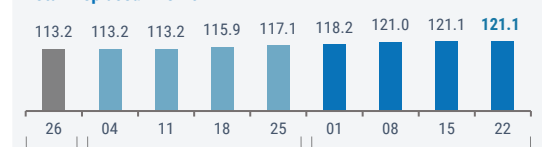

SHAN STATE (South)

Total Displaced - 187.0