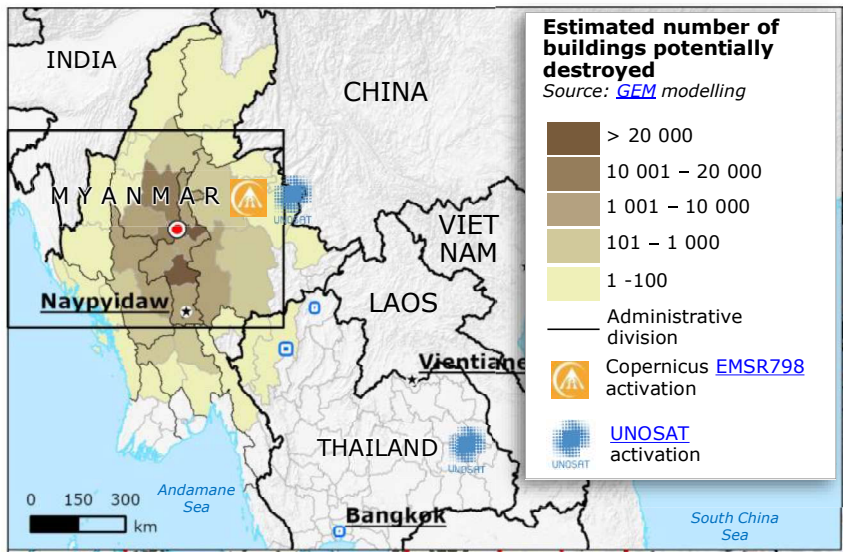

# Myanmar | 7.7 M earthquake

**Most deadly earthquakes in Myanmar**  
Source: [NOAA-NGDC](#)