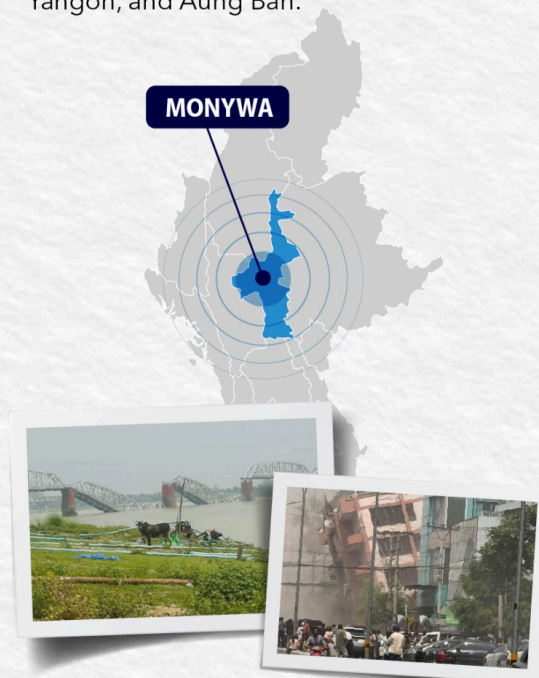

Situation Report #1 | Response Human Initiative

MYANMAR EARTHQUAKE

Key Information:

- **A 7.7 magnitude earthquake** struck Myanmar on March 28, 2025, at 12:50 PM local time (06:20 GMT).
- The epicenter was located 50 km east of Monywa, near Mandalay.
- Strong shaking was felt by approximately 7,000 people.
- The quake was felt as far as Bangkok and Chiang Mai in Thailand, and Yunnan and Shaanxi in China.
- Structural damage reported in Naypyidaw, Yangon, and Aung Ban.

Impact Data:

-  **3 people died** after a mosque collapsed in Taungoo.
-  **20 injured** due to a hotel collapse in Aung Ban.
-  **81 individuals trapped** under the rubble of a 30-story building in Chatuchak, Thailand.
-  Metro and train services temporarily suspended in Bangkok.

Human Initiative Response:

1. Coordinating with local volunteers in Myanmar and Thailand.
2. Deploying emergency response teams to affected areas.
3. Distributing basic necessities to survivors.
4. Conducting a rapid impact assessment for further action.